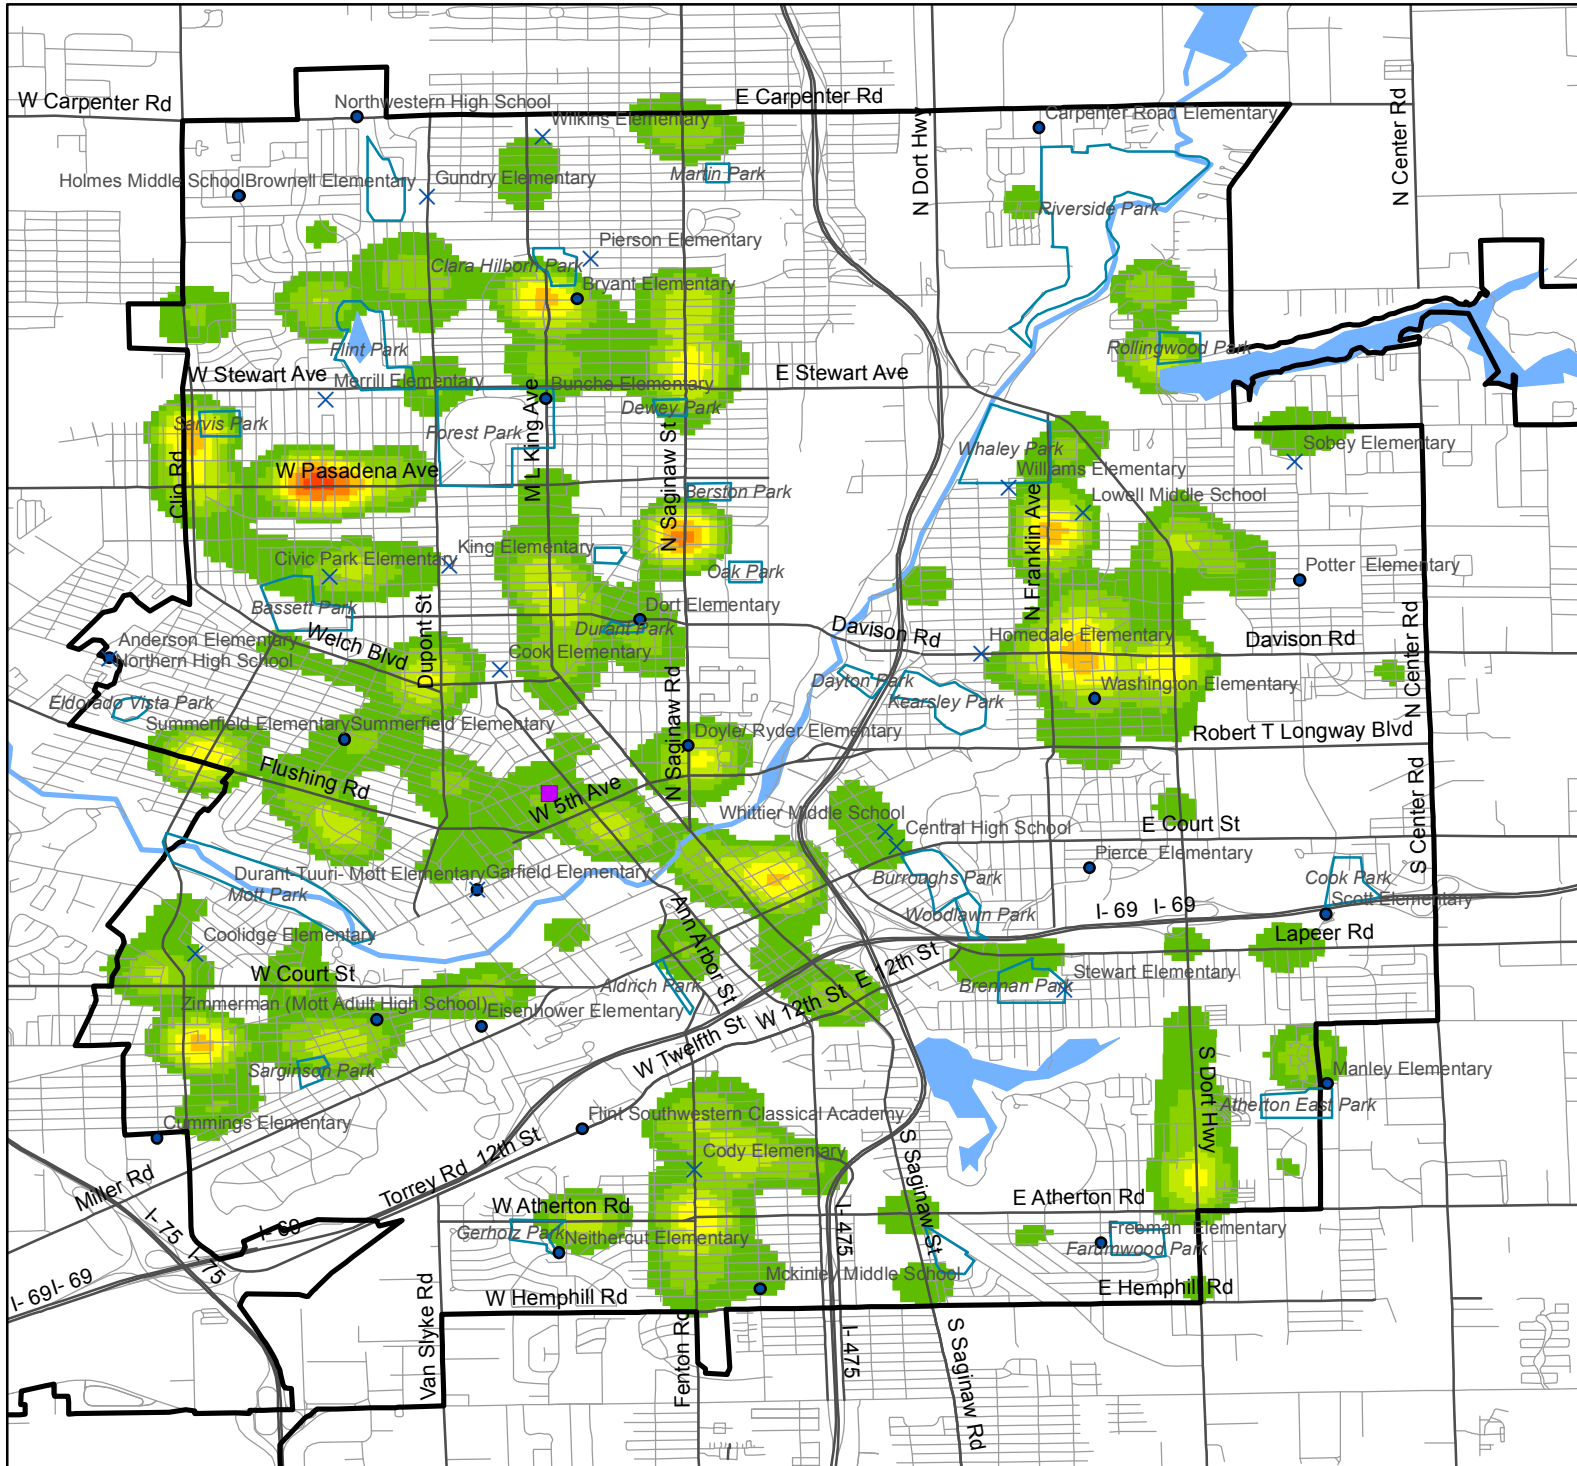

Robbery Flint, MI, 2012

Incidents per square mile calculated using the Kernel Density function in ArcGIS

■ Hurley Hospital

Flint Public Schools

× Closed in 2012

● Open in 2012

□ Parks

□ City of Flint

Incidents per square mile

□ < 34

■ 34 - 68

■ 68 - 102

■ 102 - 135

■ 135 - 169

■ 169 - 203

■ 203 - 237

■ 237 - 271

■ > 271

0 0.75 1.5 Miles

Michigan Youth Violence Prevention Center

Prevention RESEARCH CENTER of MICHIGAN

Safe & Healthy Futures

For more info, visit: miyvpc.org or prcmi.org