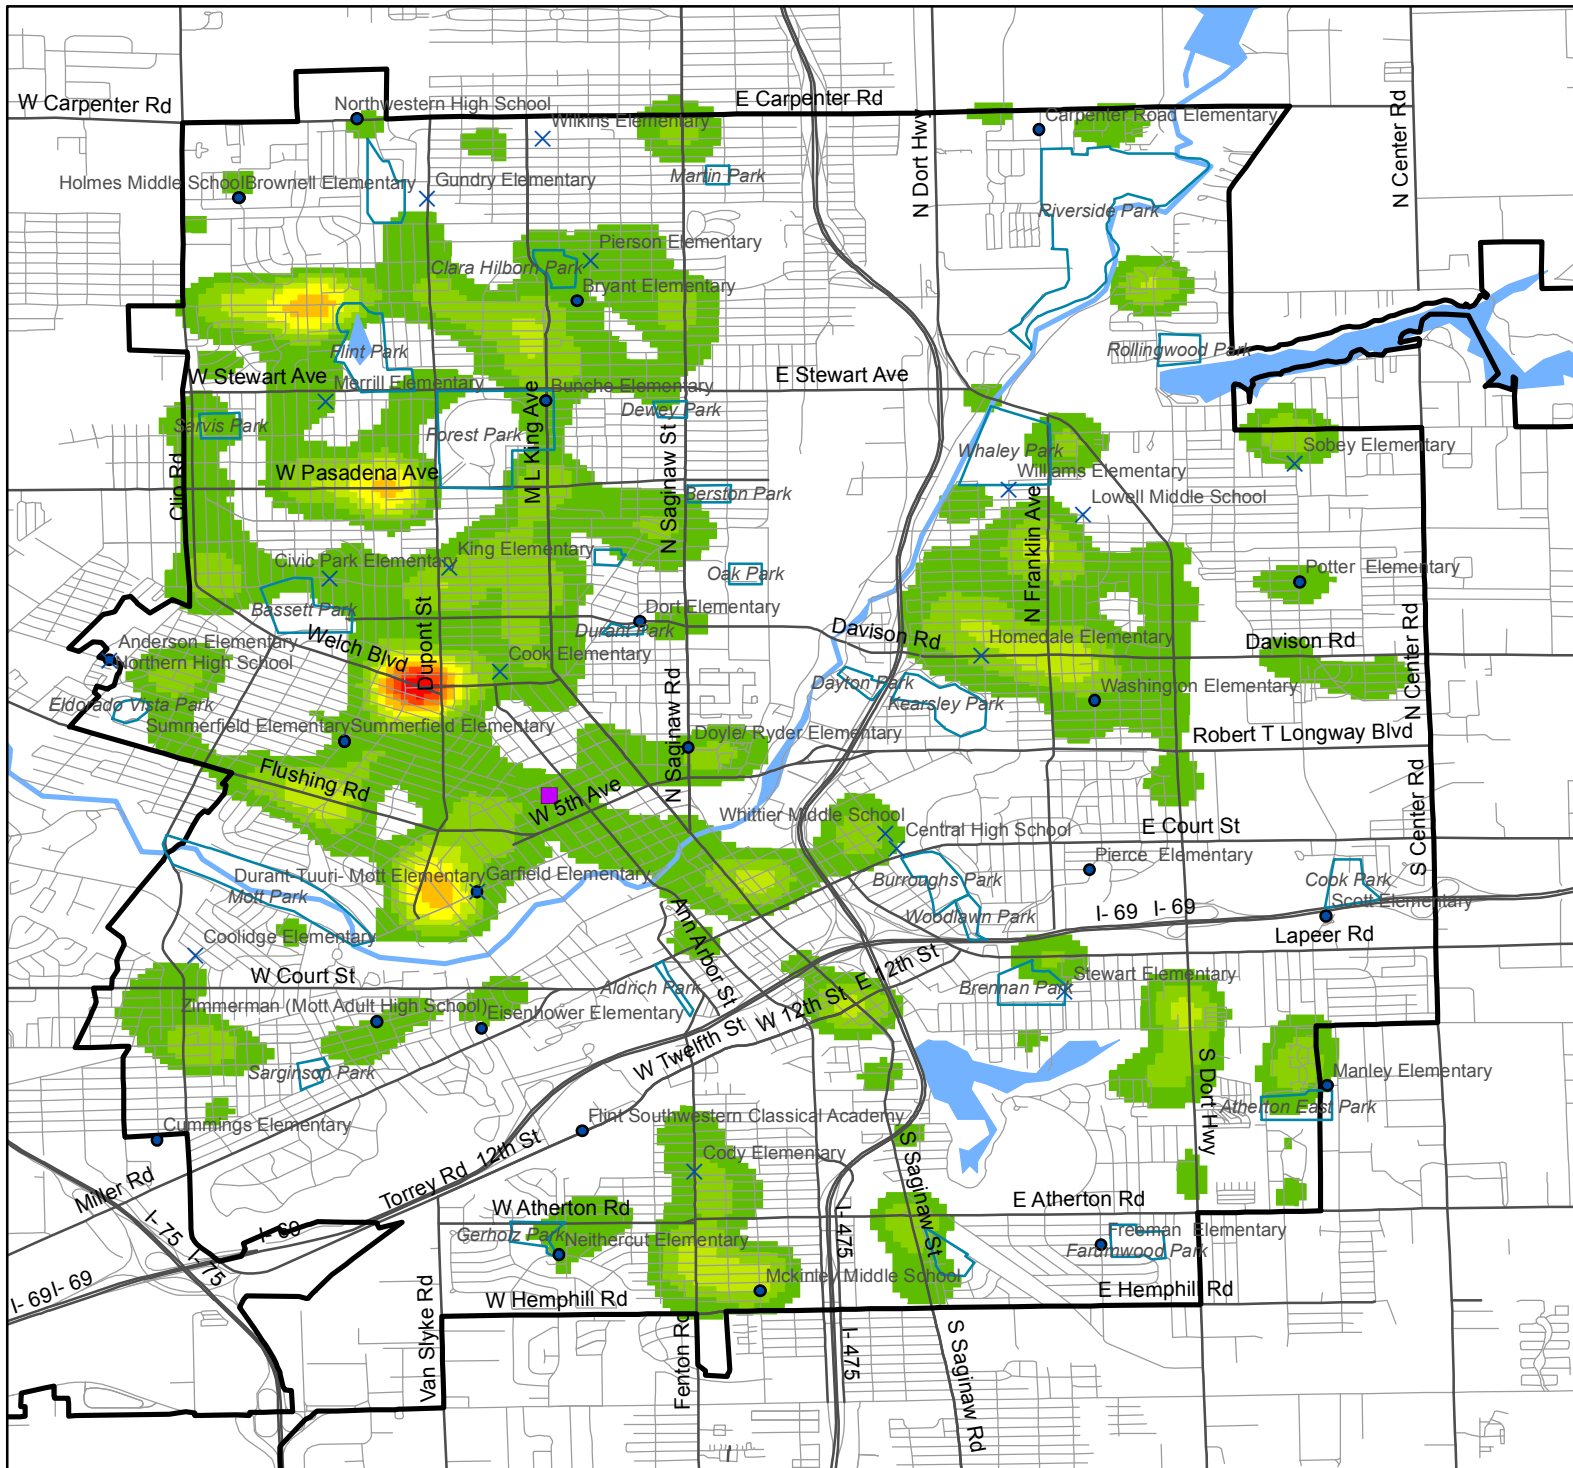

Robbery Flint, MI, 2005 - 2012

Victims under 25

Incidents per square mile calculated using the Kernel Density function in ArcGIS

■ Hurley Hospital

Flint Public Schools

× Closed in 2012

● Open in 2012

▭ Parks

▭ City of Flint

Incidents per square mile

□ < 60

■ 60 - 120

■ 120 - 180

■ 180 - 240

■ 240 - 300

■ 300 - 360

■ 360 - 420

■ 420 - 480

■ > 480

0 0.75 1.5 Miles

Michigan Youth Violence Prevention Center

Prevention RESEARCH CENTER of MICHIGAN

Safe & Healthy Futures

For more info, visit: miyvpc.org or prcmi.org