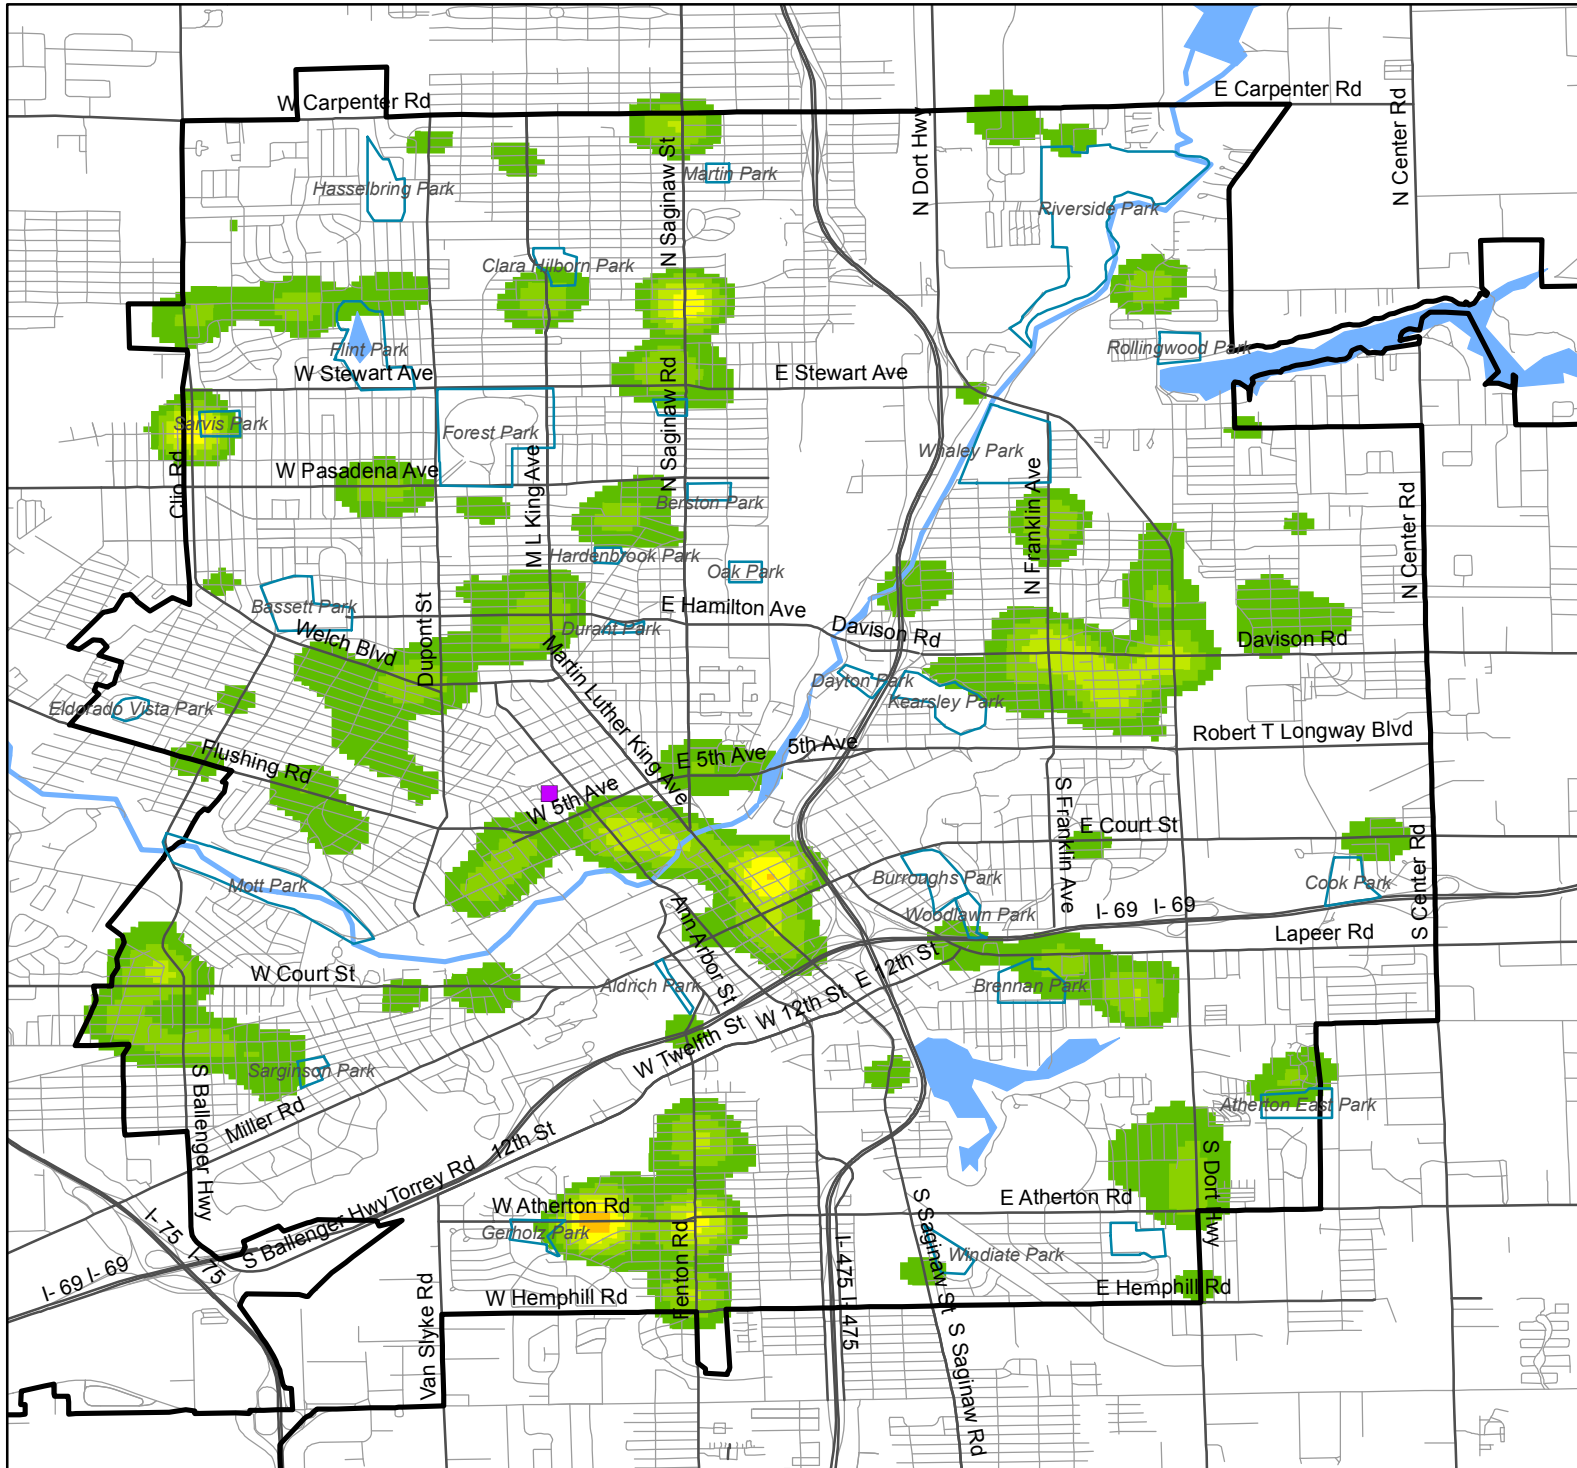

Robbery Flint, MI, 2013

Incidents per square mile calculated using the Kernel Density function in ArcGIS

 Hurley Hospital

 Parks

 City of Flint

Incidents per square mile

 < 34

 34 - 68

 68 - 102

 102 - 135

 135 - 169

 169 - 203

 203 - 237

 237 - 271

 > 271

Michigan
Youth Violence
Prevention Center

Prevention
RESEARCH
CENTER
of
MICHIGAN

Safe & Healthy Futures

For more info, visit: miyvp.org or prcmi.org