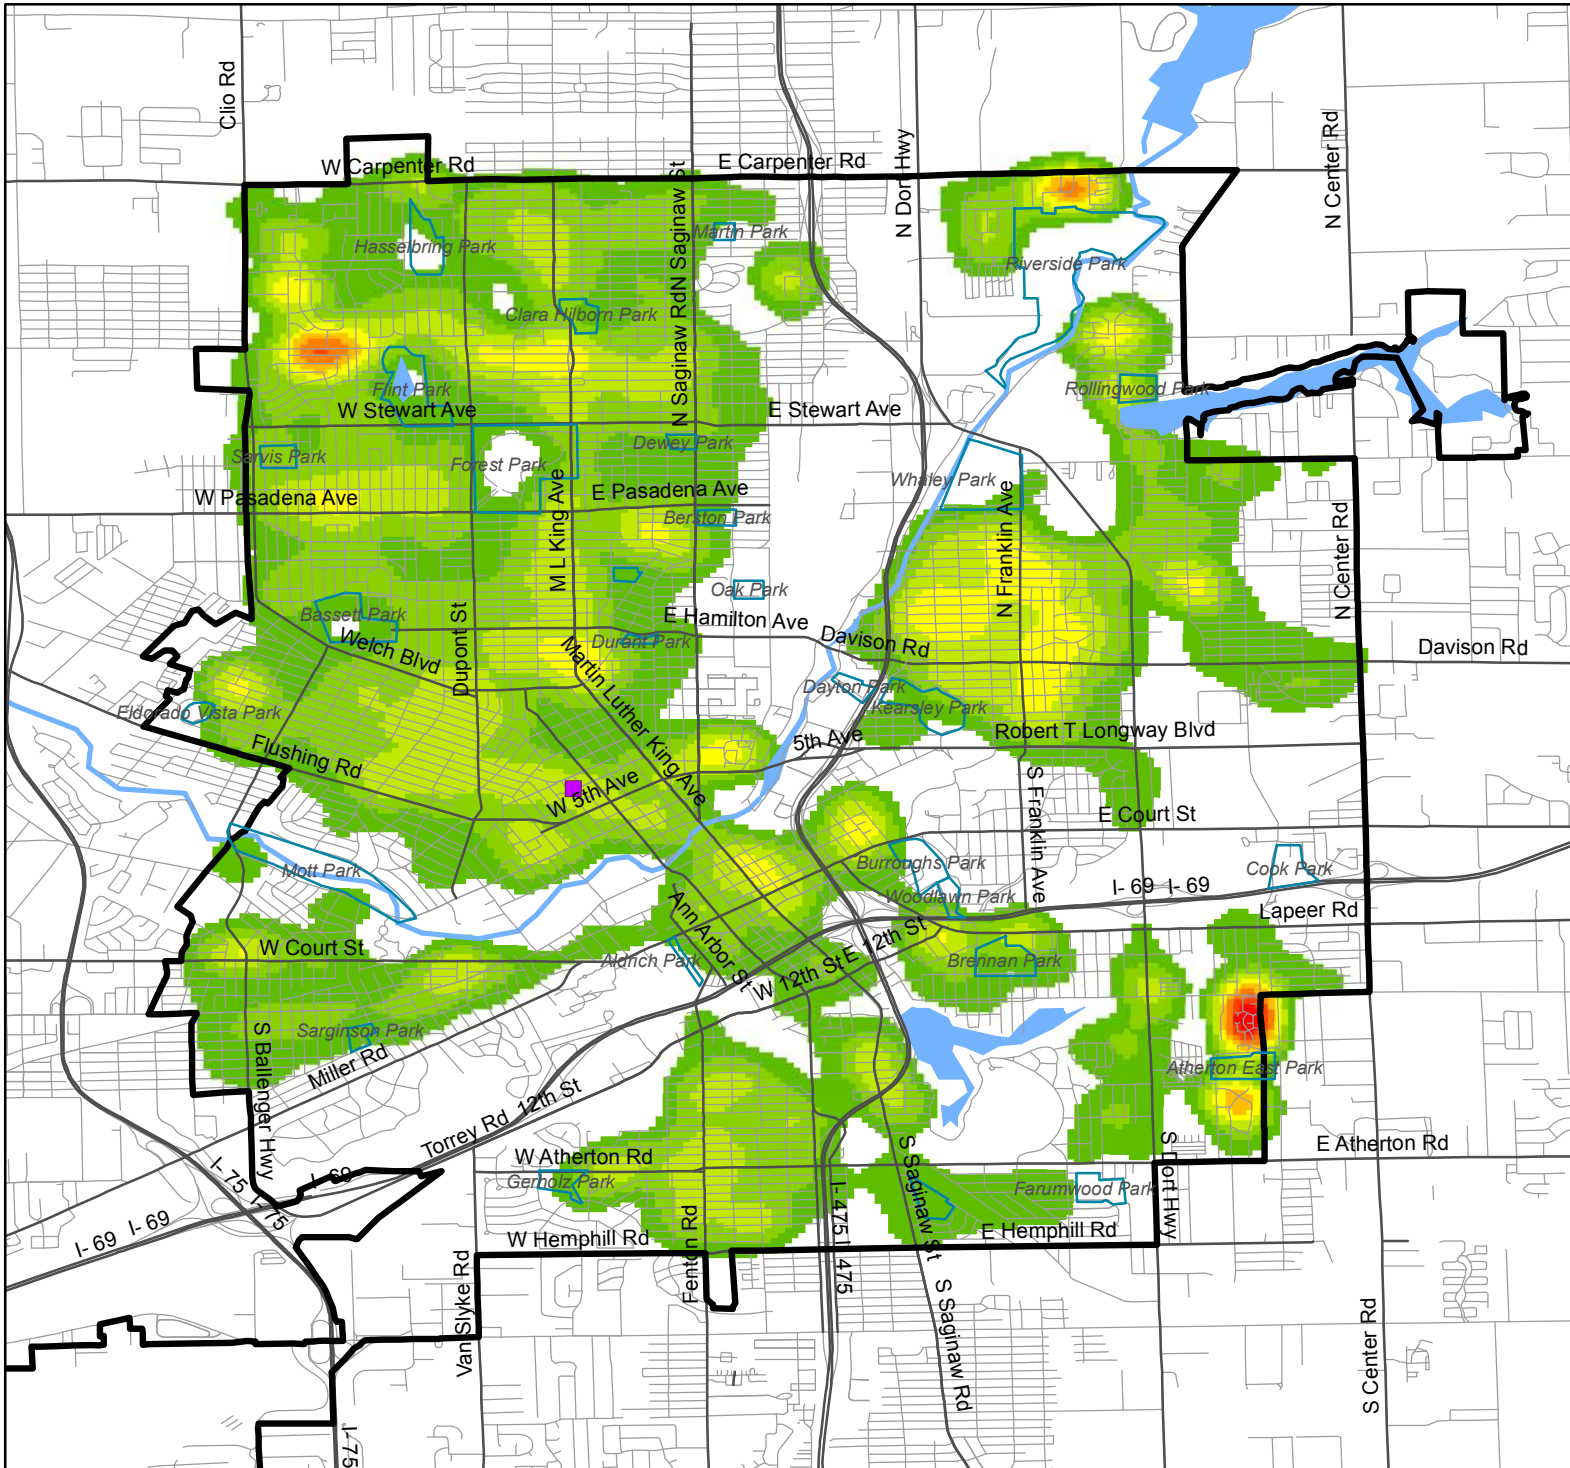

# Assault Flint, MI, 2005 - 2014

Incidents per square mile calculated using the Kernel Density function in ArcGIS

- Hurley Hospital
- Parks
- City of Flint

### Incidents per square mile

- < 1,093
- 1,093 - 2,185
- 2,185 - 3,278
- 3,278 - 4,371
- 4,371 - 5,463
- 5,463 - 6,556
- 6,556 - 7,649
- 7,649 - 8,742
- > 8,742

For more info, visit: [miyvc.org](http://miyvc.org) or [prcmi.org](http://prcmi.org)