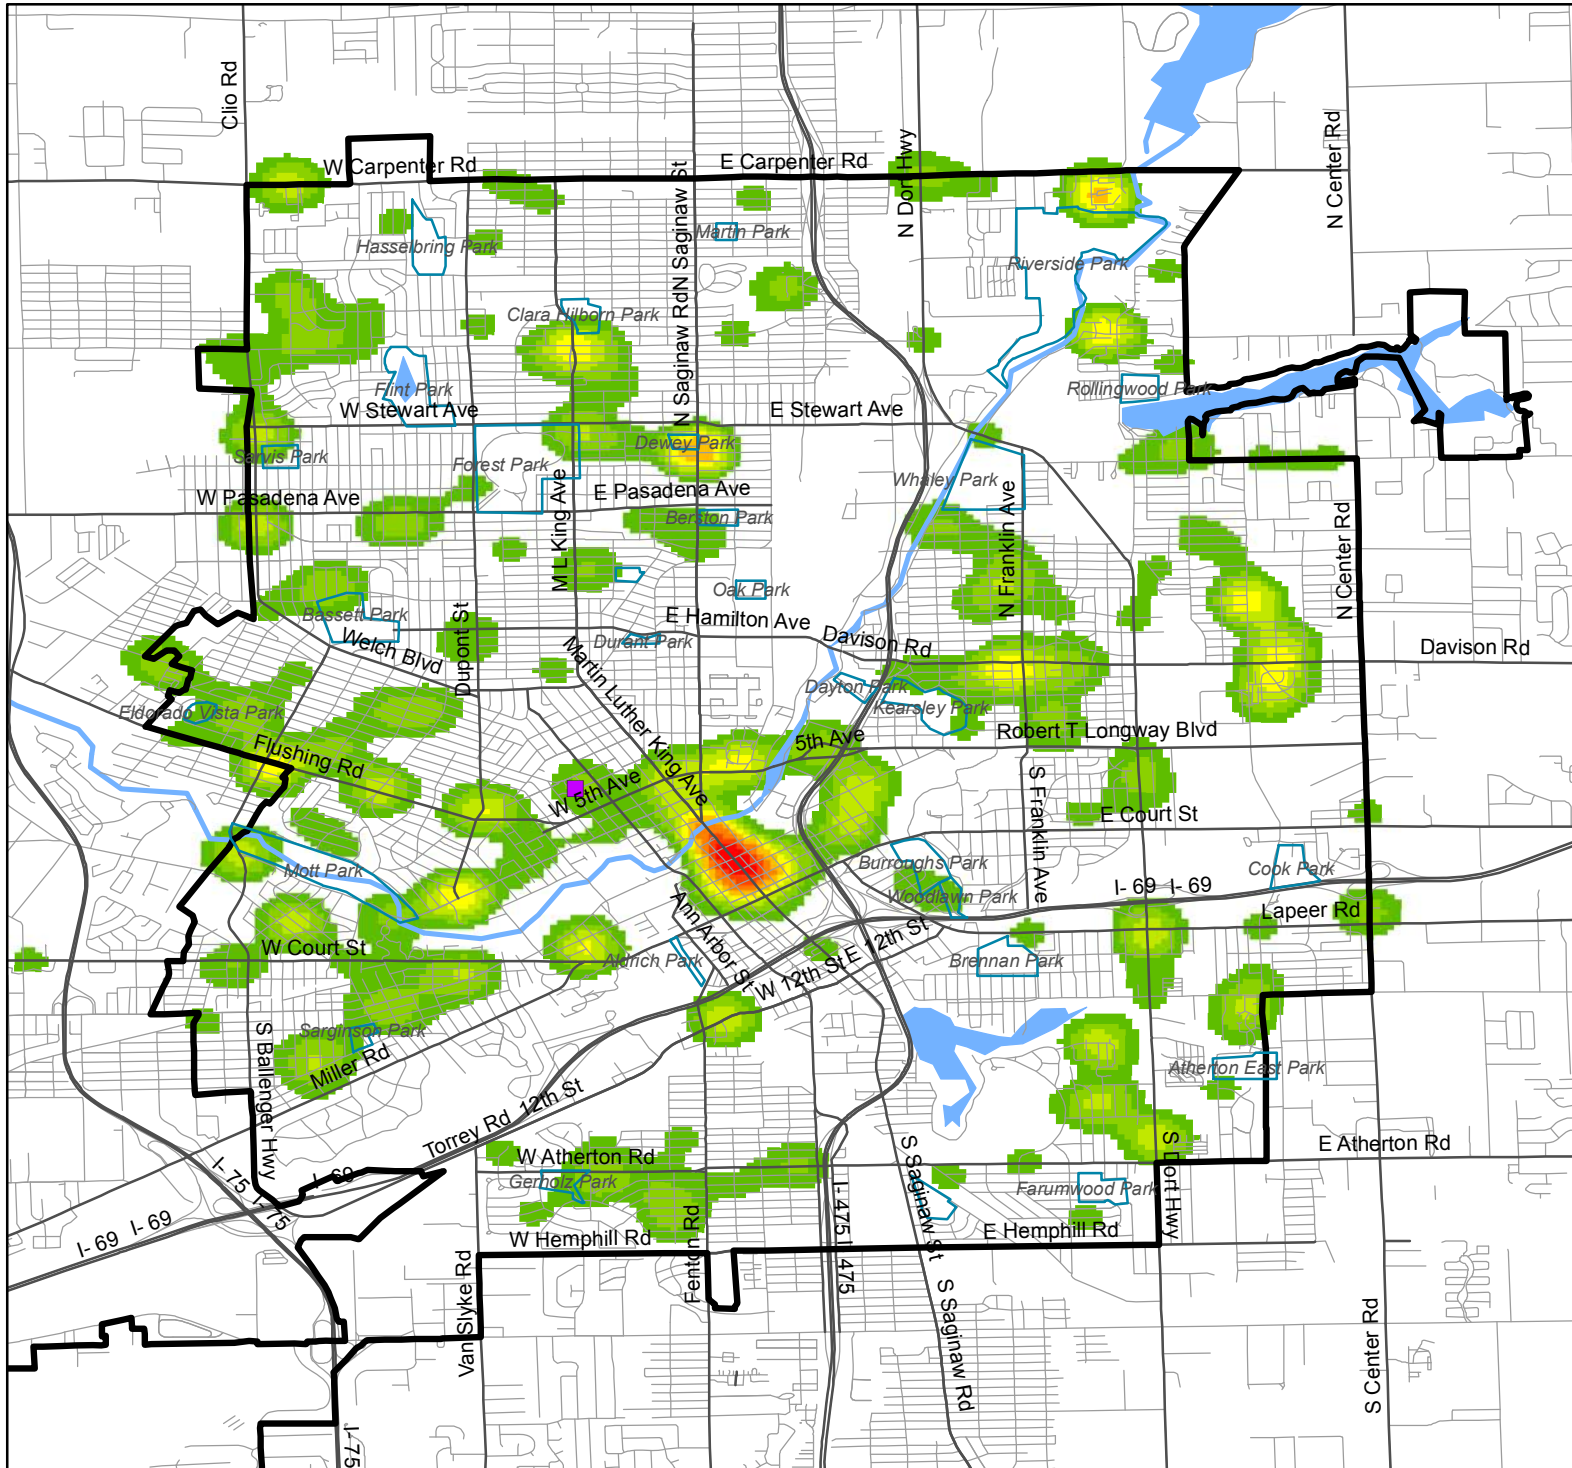

# Larceny Flint, MI, 2014

## Victims under 25

Incidents per square mile calculated using the Kernel Density function in ArcGIS

- Hurley Hospital
- Parks
- City of Flint

### Incidents per square mile

- < 12
- 12 - 25
- 25 - 37
- 37 - 49
- 49 - 61
- 61 - 74
- 74 - 86
- 86 - 98
- > 98

0 0.75 1.5 Miles

For more info, visit: [miyvc.org](http://miyvc.org) or [prcmi.org](http://prcmi.org)