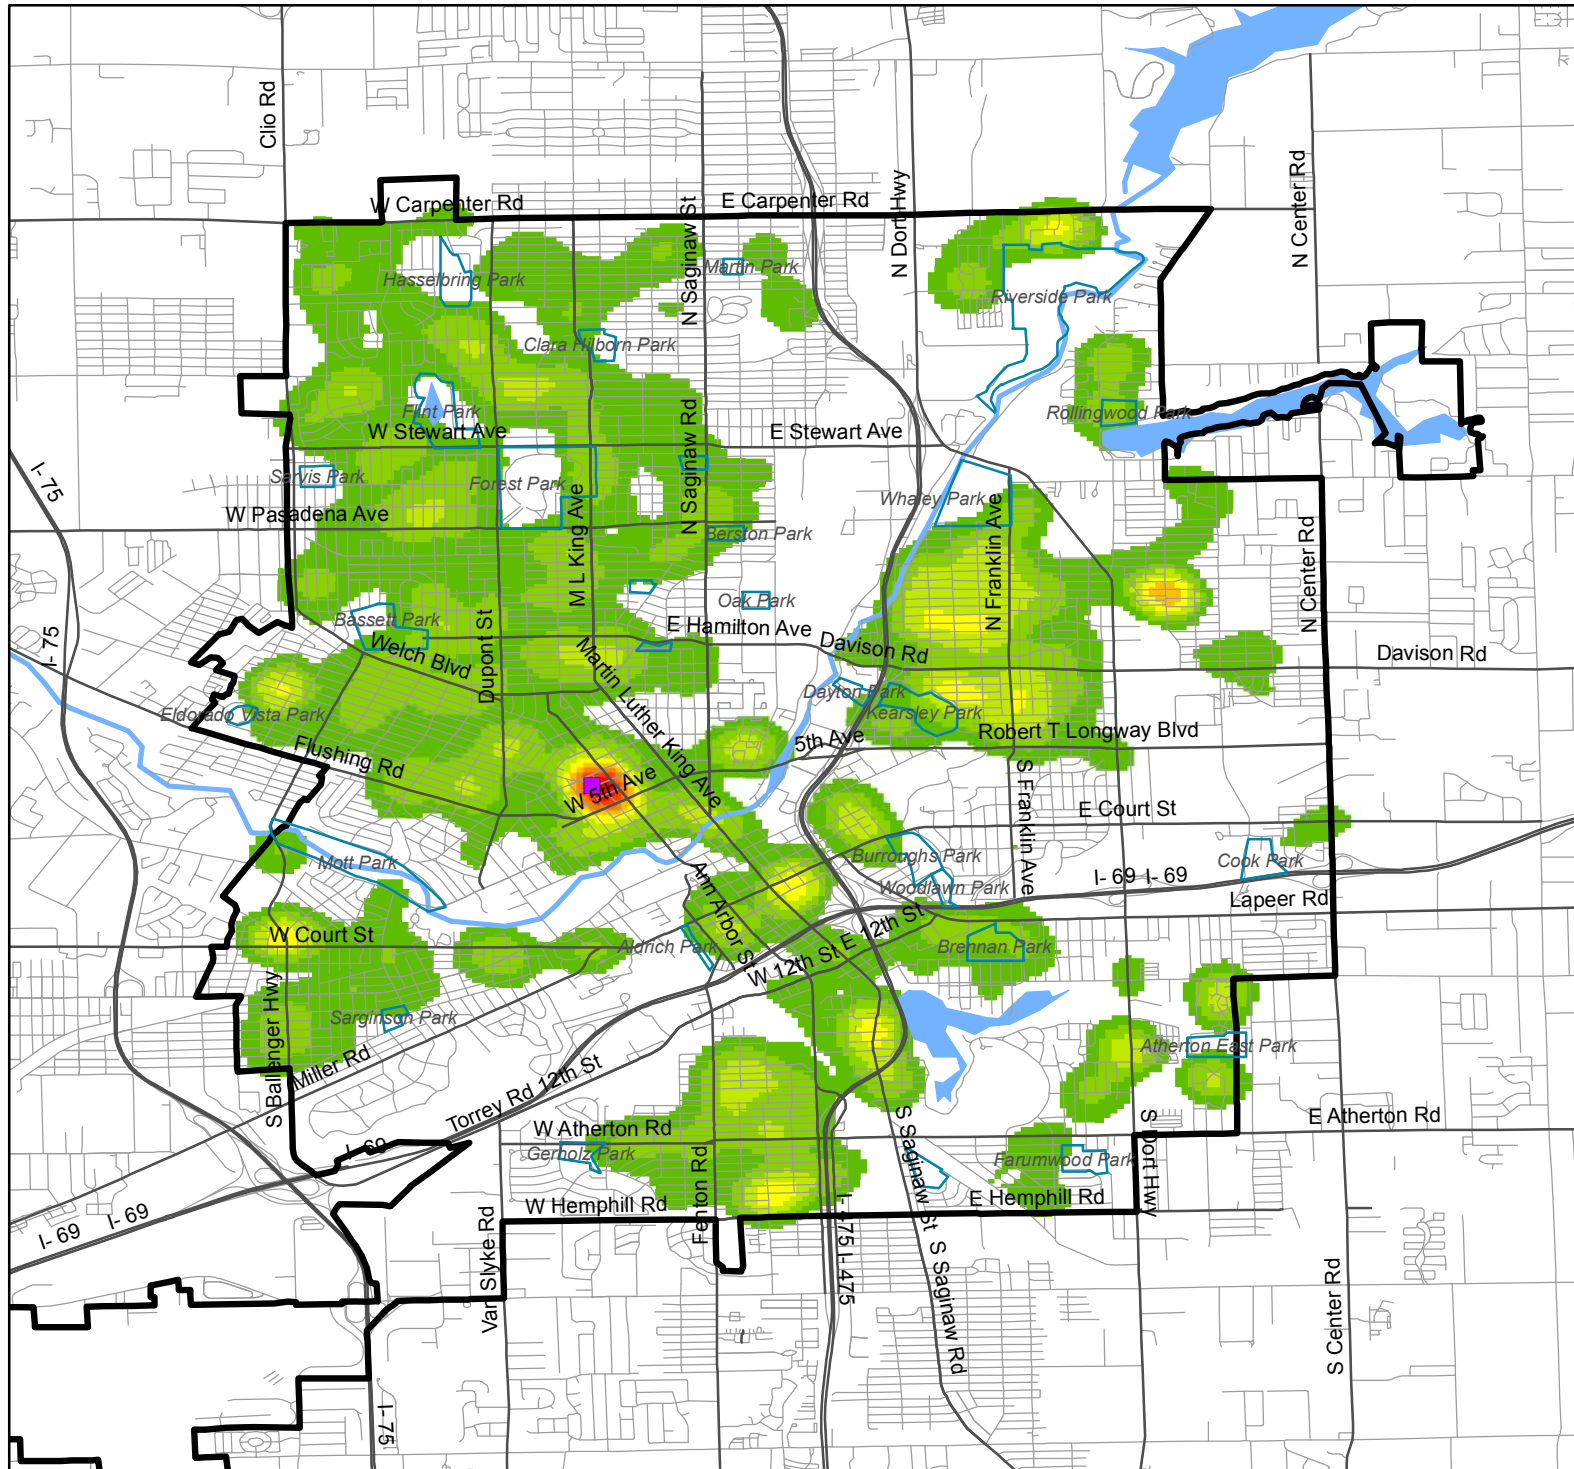

Sex Offenses, Forcible Flint, MI, 2005 - 2014

Incidents per square mile calculated using the Kernel Density function in ArcGIS

For more info, visit: miyvc.org or prcmi.org