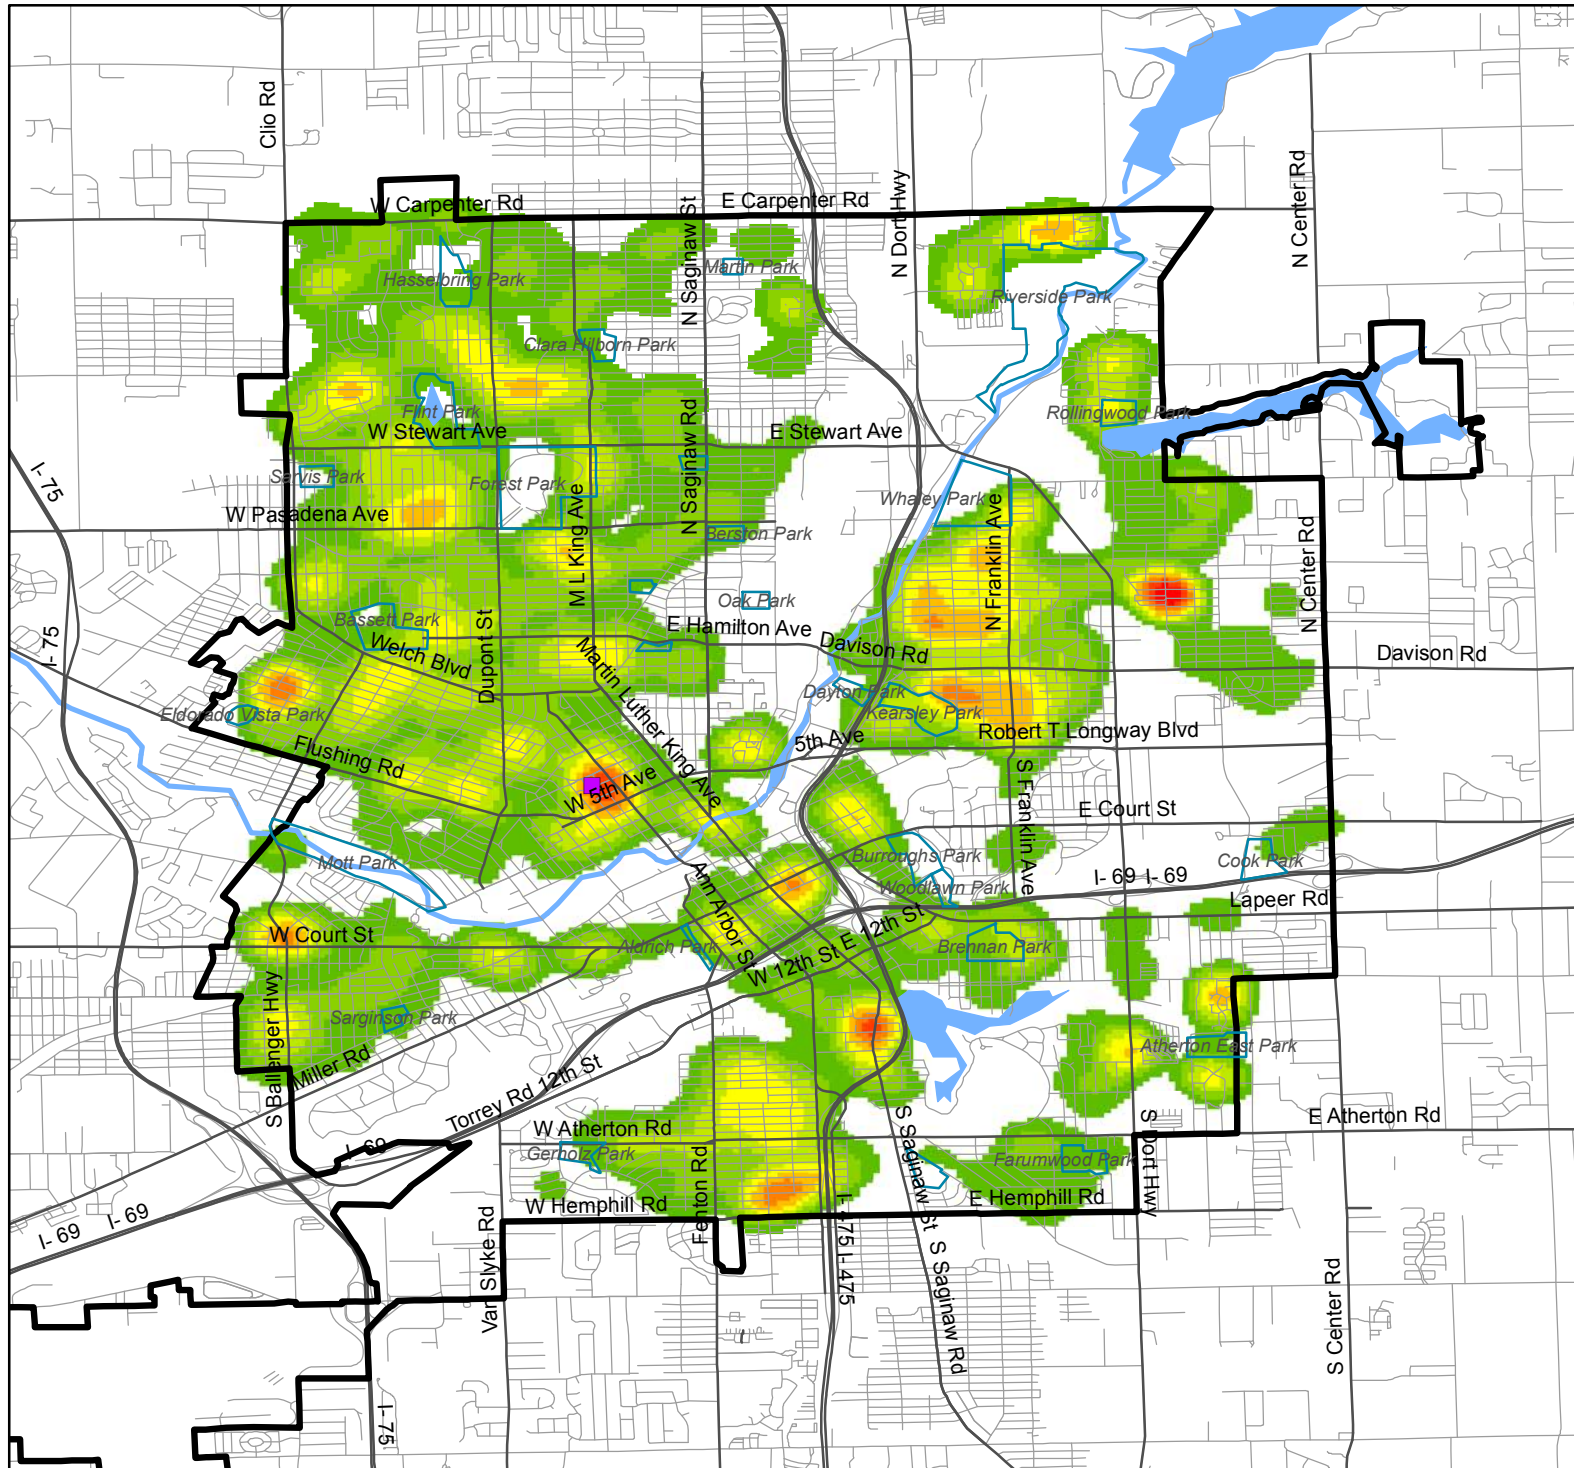

Sex Offenses, Forcible Flint, MI, 2005 - 2014

Victims under 25

Incidents per square mile calculated using the Kernel Density function in ArcGIS

For more info, visit: miyvc.org or prcmi.org