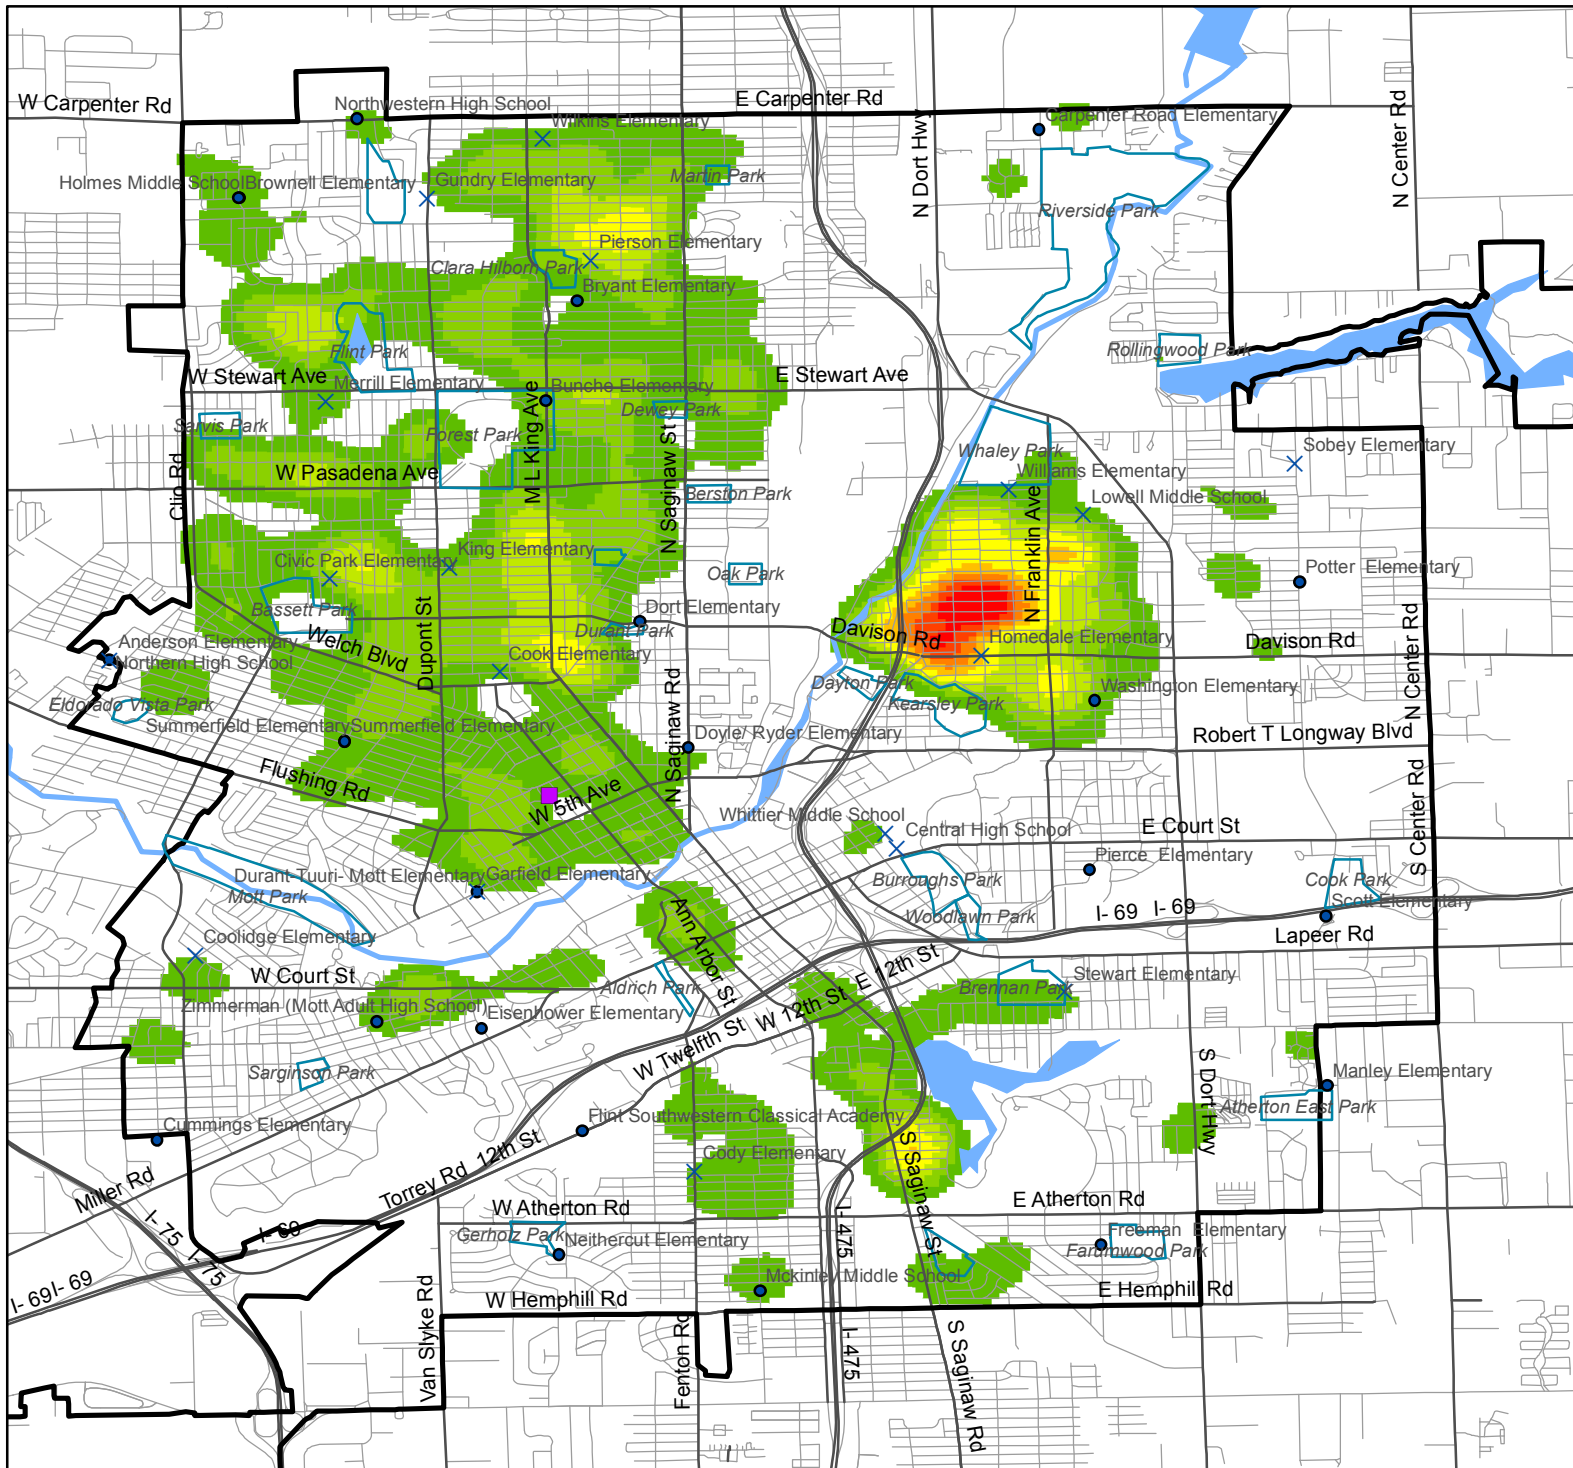

Arson Flint, MI, 2012

Incidents per square mile calculated using the Kernel Density function in ArcGIS

■ Hurley Hospital

Flint Public Schools

× Closed in 2012

● Open in 2012

▭ Parks

▭ City of Flint

Incidents per square mile

□ < 76

■ 76 - 152

■ 152 - 227

■ 227 - 303

■ 303 - 379

■ 379 - 455

■ 455 - 530

■ 530 - 606

■ > 606

0 0.75 1.5 Miles

Michigan
Youth Violence
Prevention Center

Prevention
RESEARCH
CENTER of
MICHIGAN

Safe & Healthy Futures

For more info, visit: miyvpc.org or prcmi.org