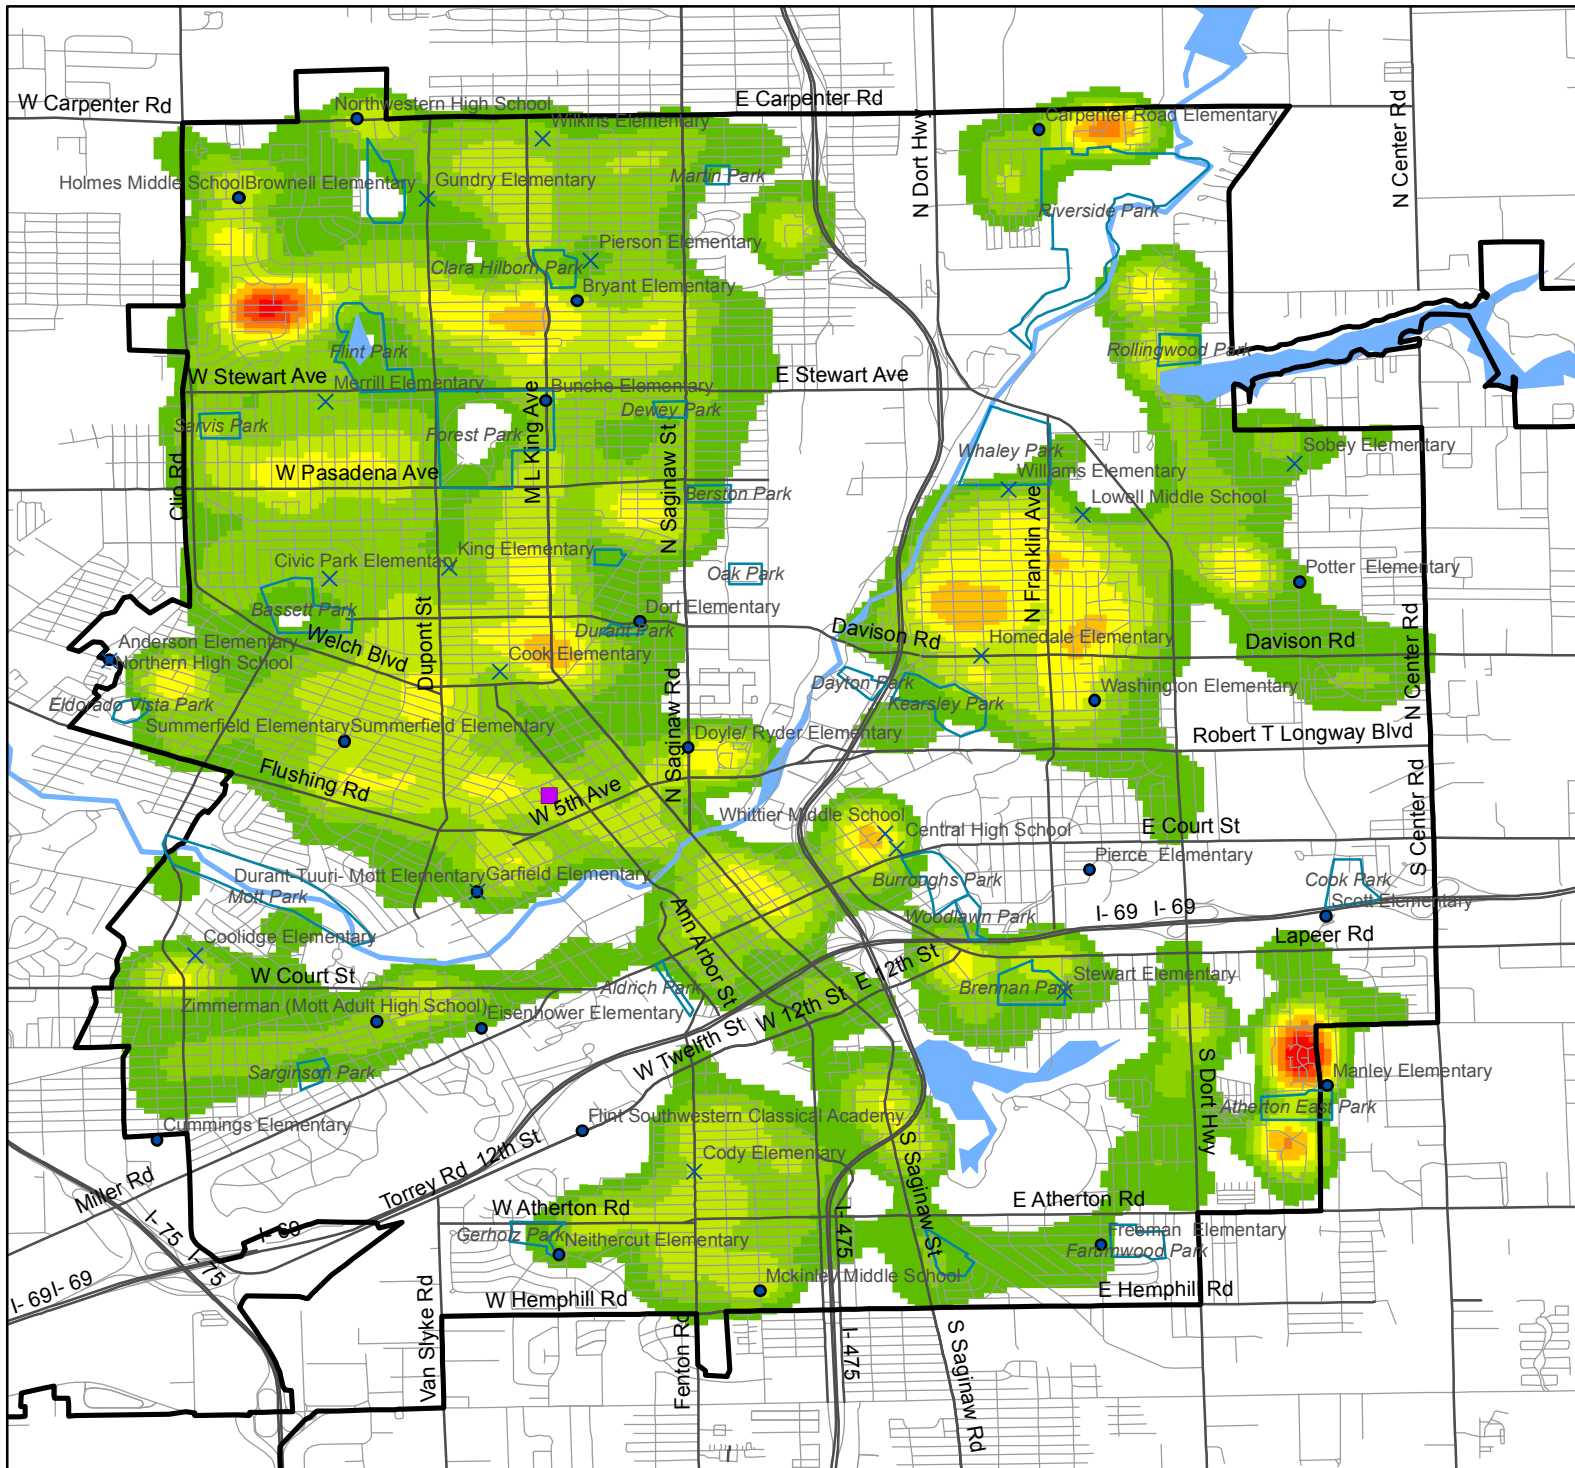

# Assault Offenses Flint, MI, 2005 - 2012

Incidents per square mile calculated using the Kernel Density function in ArcGIS

■ Hurley Hospital

### Incidents per square mile

Michigan Youth Violence Prevention Center

Prevention RESEARCH CENTER of MICHIGAN

Safe & Healthy Futures

For more info, visit: [miyvpc.org](http://miyvpc.org) or [prcmi.org](http://prcmi.org)