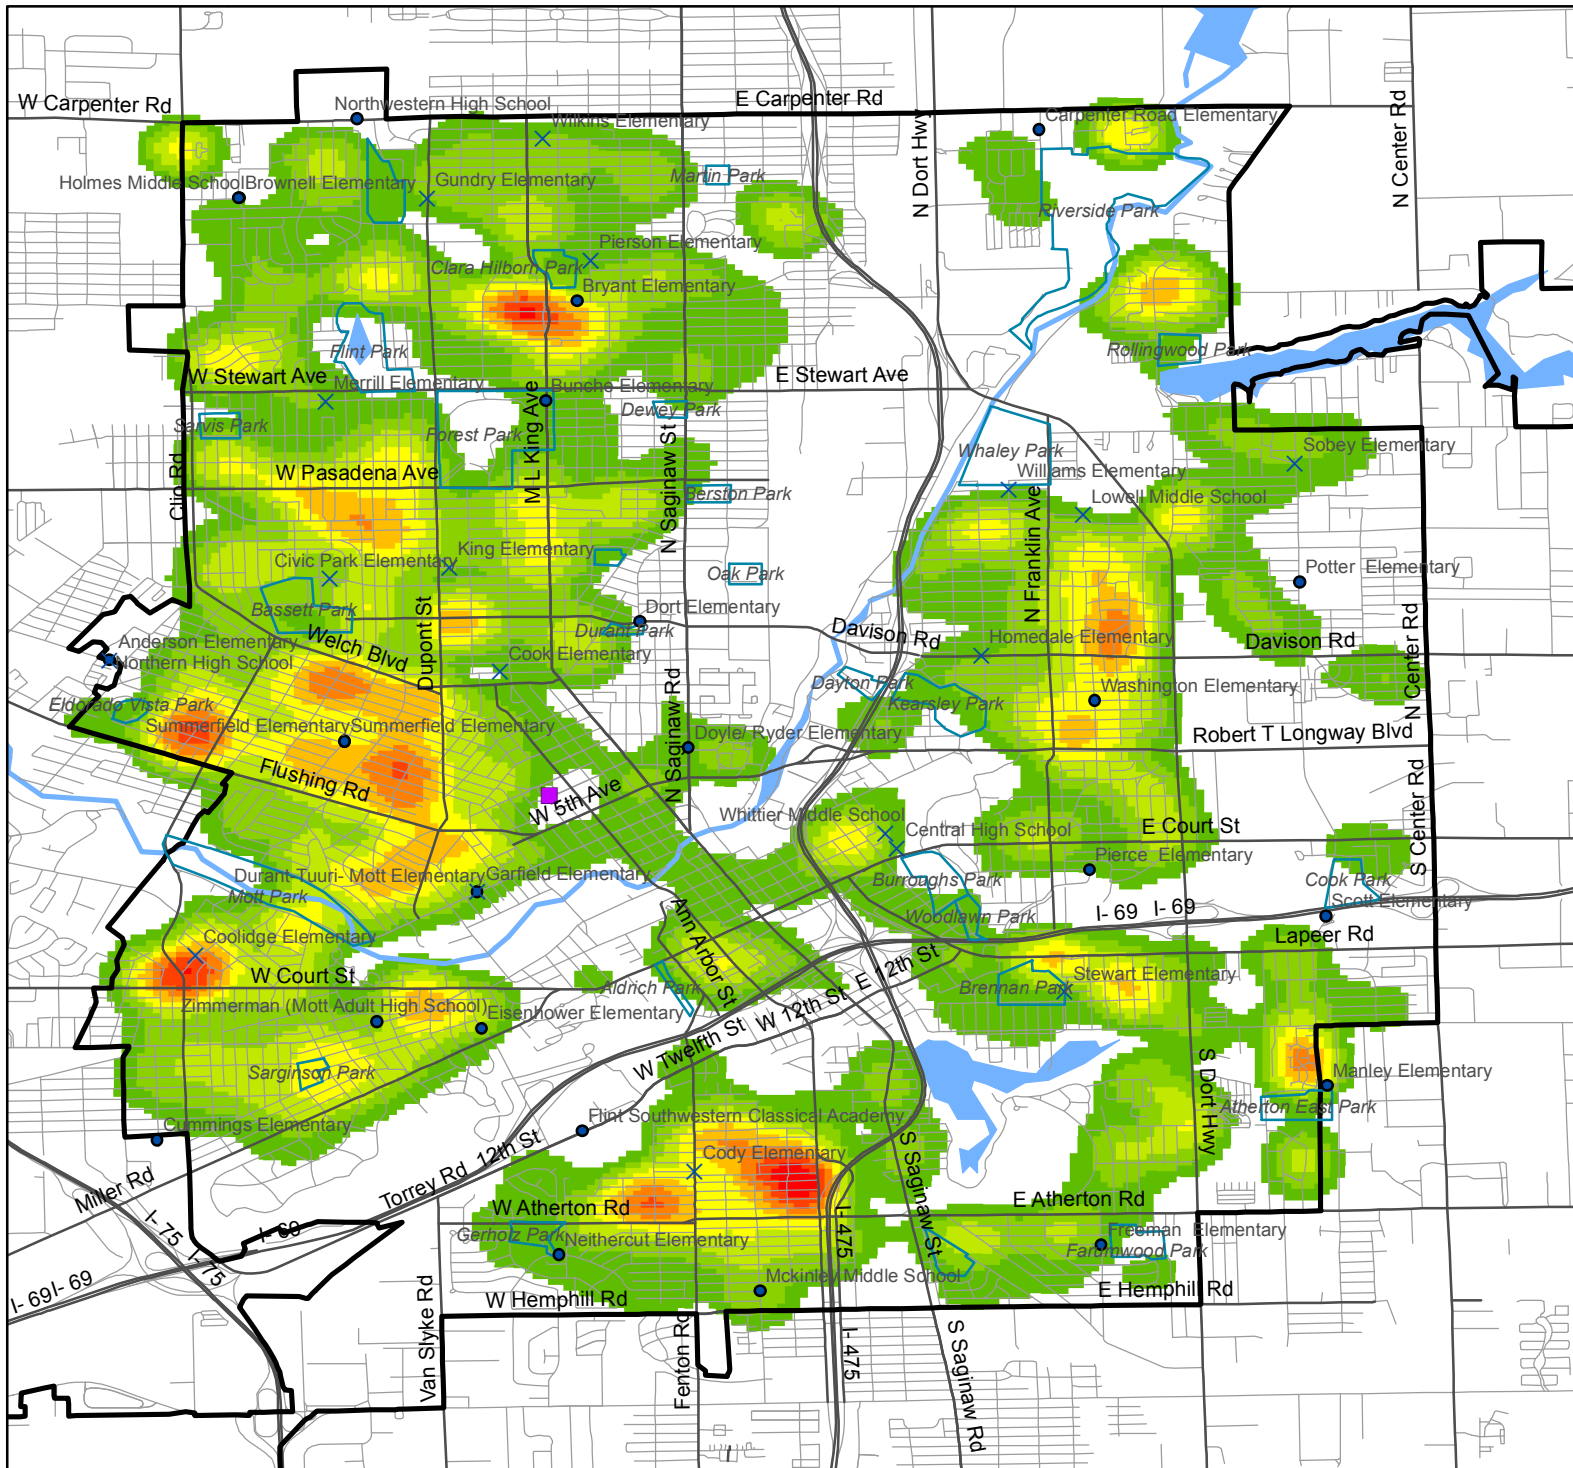

Burglary and Breaking & Entering Flint, MI, 2012

Incidents per square mile calculated using the Kernel Density function in ArcGIS

■ Hurley Hospital

Flint Public Schools

× Closed in 2012

● Open in 2012

□ Parks

□ City of Flint

Incidents per square mile

□ < 60

■ 60 - 120

■ 120 - 180

■ 180 - 240

■ 240 - 300

■ 300 - 360

■ 360 - 420

■ 420 - 480

■ > 480

0 0.75 1.5 Miles

Michigan Youth Violence Prevention Center

Prevention RESEARCH CENTER of MICHIGAN

Safe & Healthy Futures

For more info, visit: miyvp.org or prcmi.org