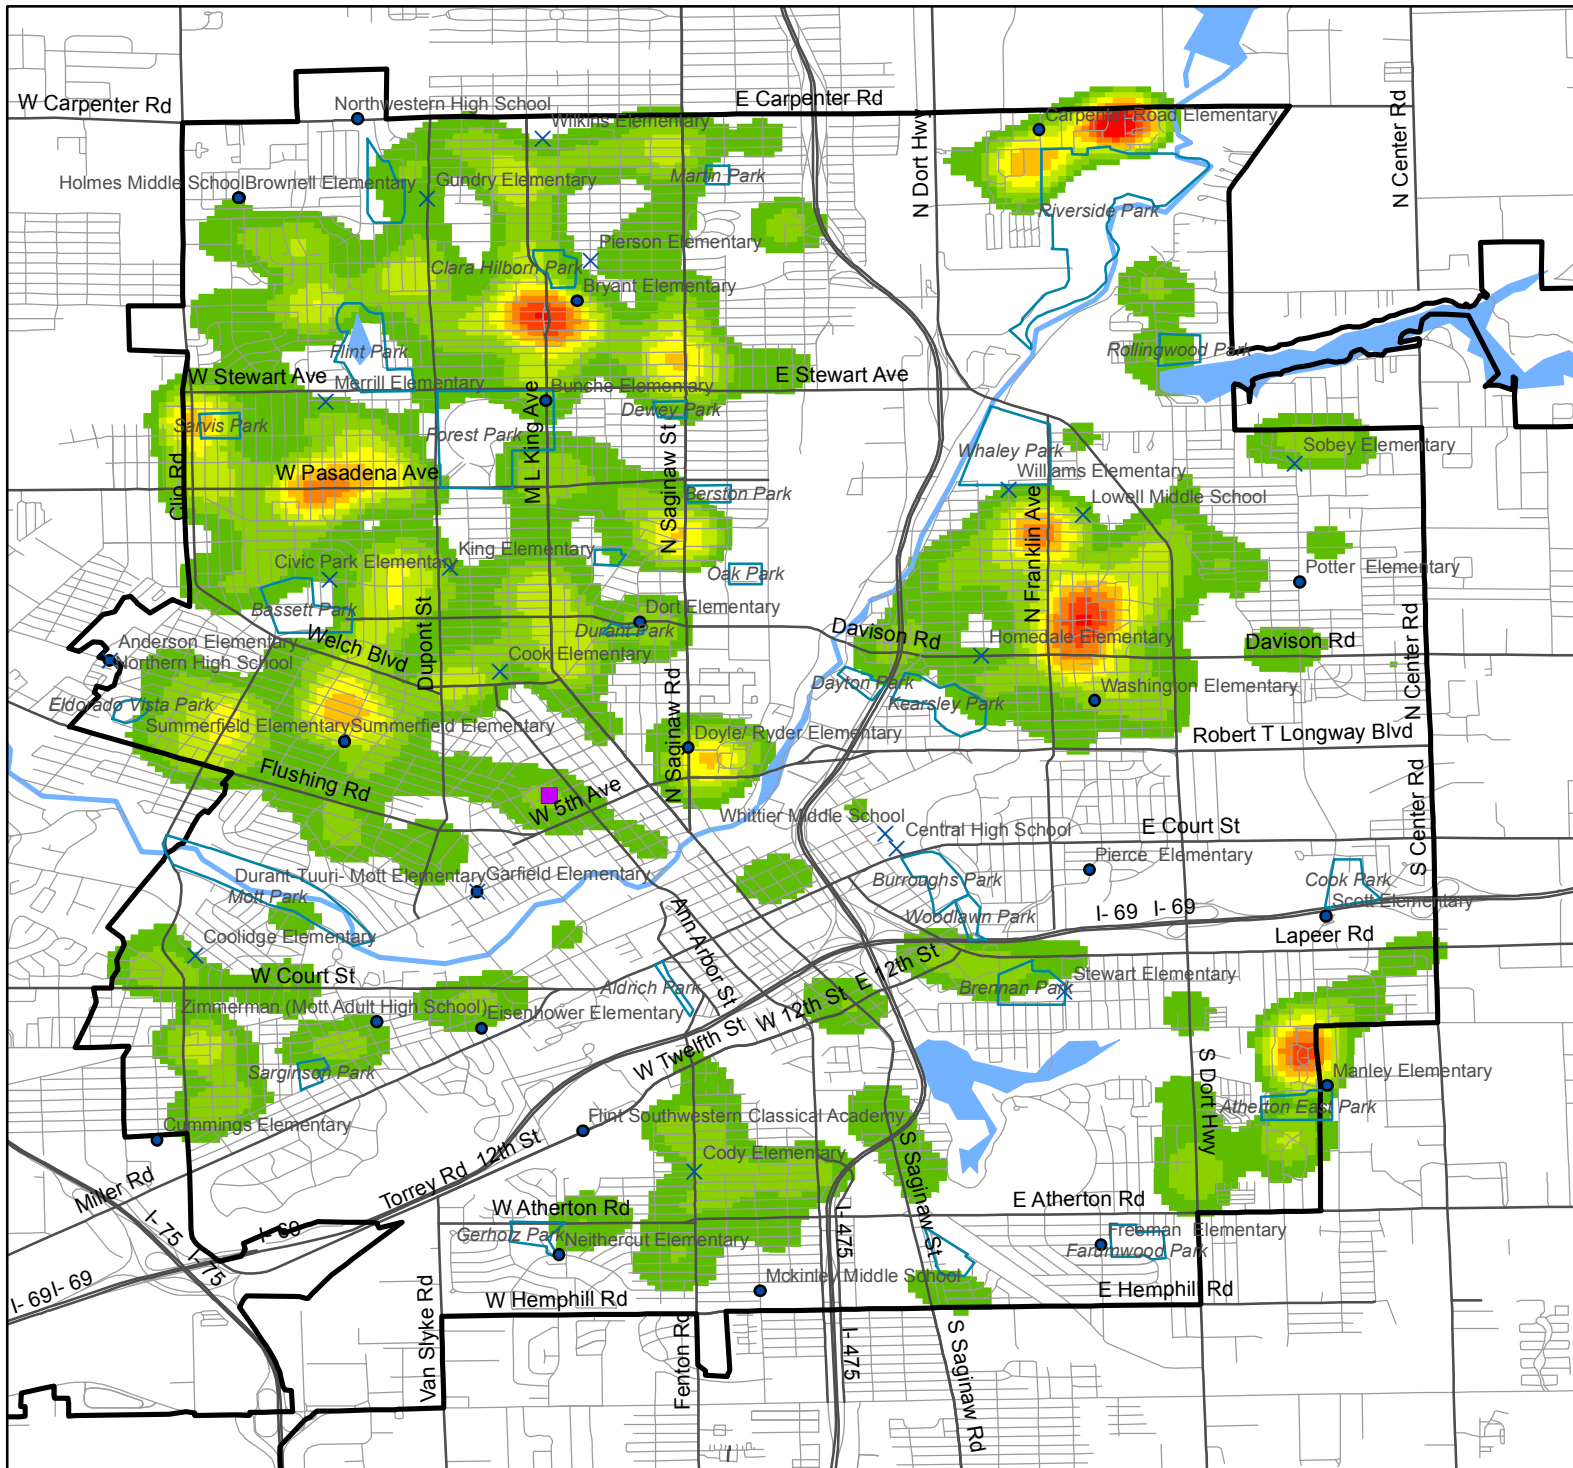

# Gun Crime Flint, MI, 2012

Incidents per square mile calculated using the Kernel Density function in ArcGIS

■ Hurley Hospital

### Incidents per square mile

□ < 50

■ 50 - 100

■ 100 - 150

■ 150 - 200

■ 200 - 250

■ 250 - 300

■ 300 - 350

■ 350 - 400

■ > 400

0 0.75 1.5 Miles

Michigan Youth Violence Prevention Center

Prevention RESEARCH CENTER of MICHIGAN

Safe & Healthy Futures