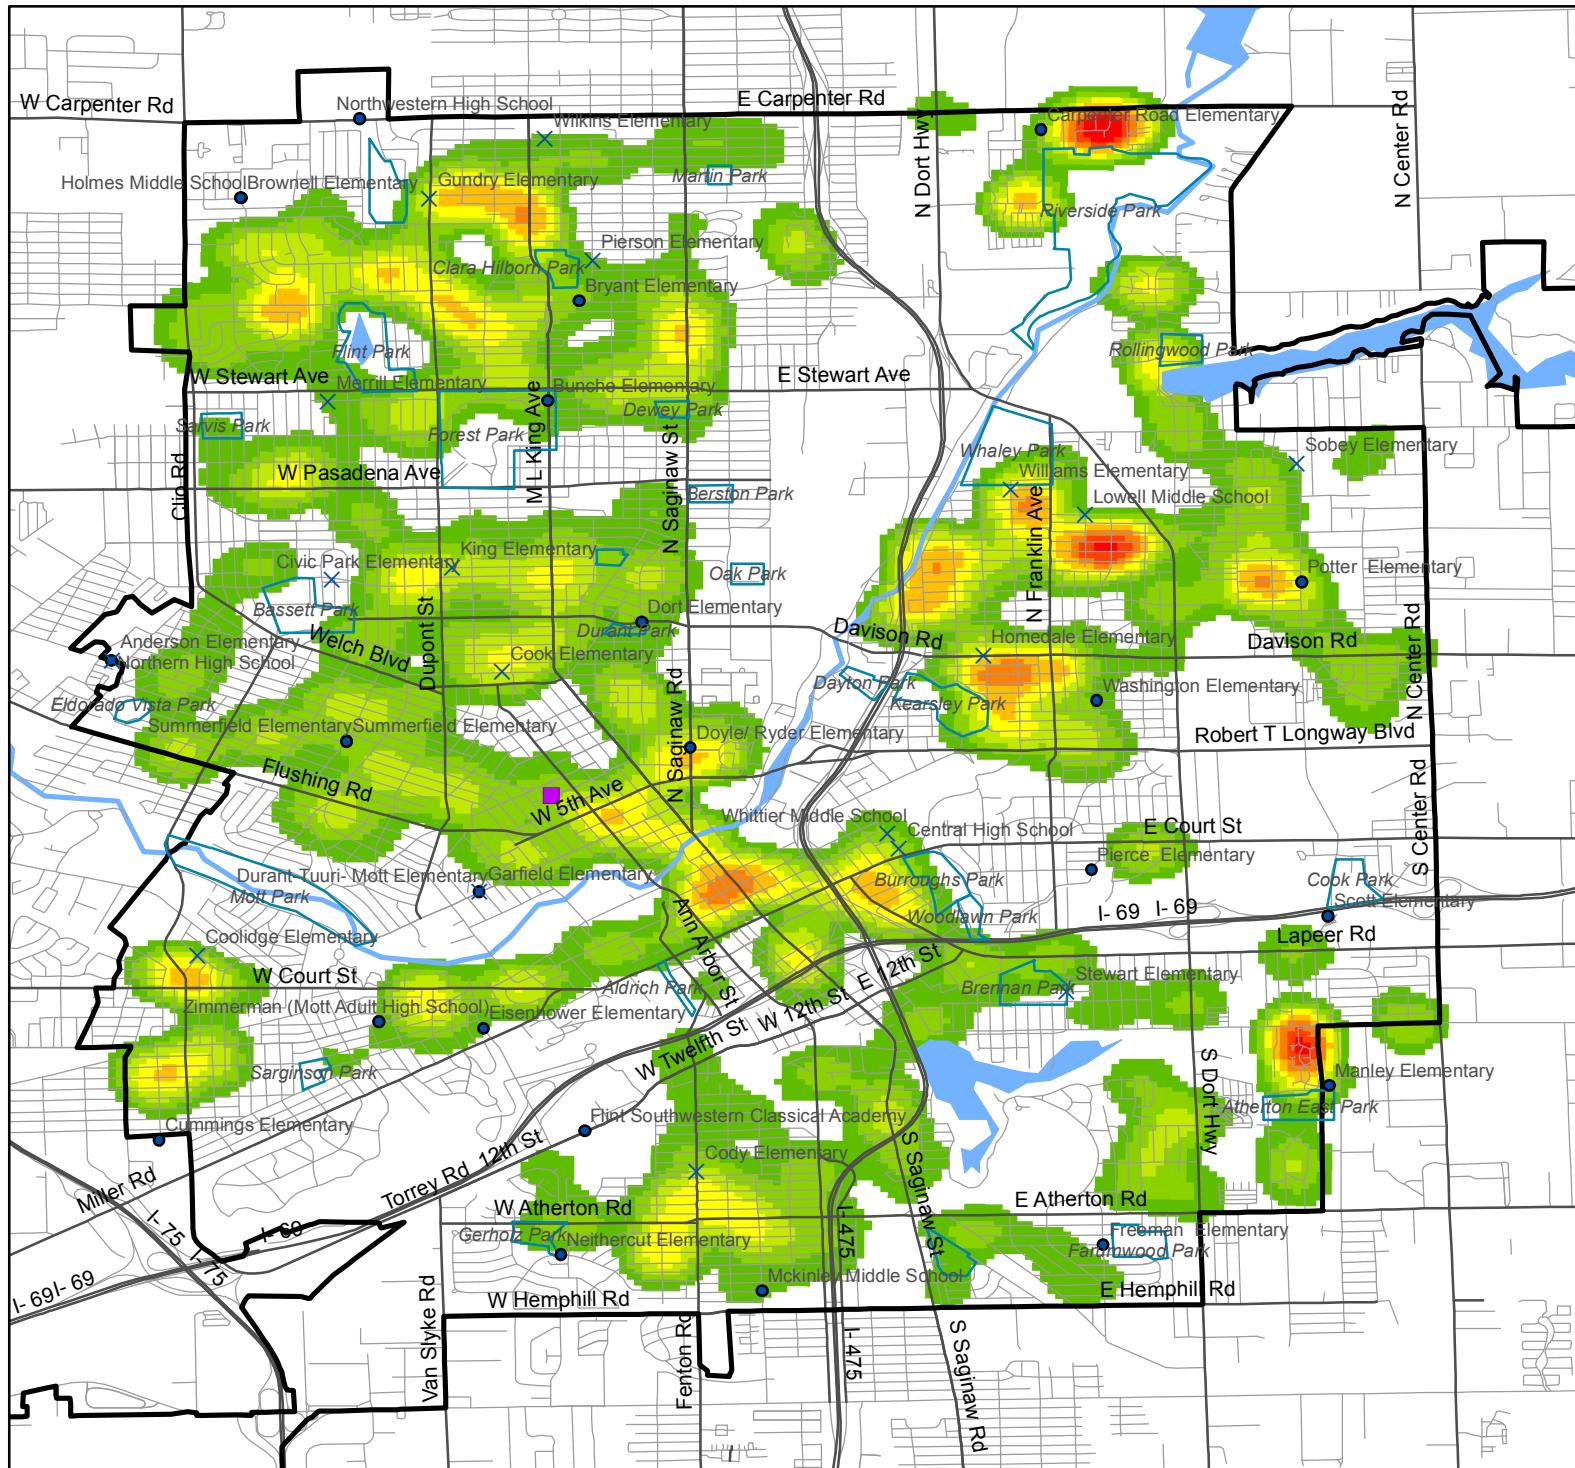

# Crimes With Weapon Other Than Gun Flint, MI, 2012

Incidents per square mile calculated using the Kernel Density function in ArcGIS

■ Hurley Hospital

## Incidents per square mile

□ < 20

■ 20 - 40

■ 40 - 60

■ 60 - 80

■ 80 - 100

■ 100 - 120

■ 120 - 140

■ 140 - 160

■ > 160

0 0.75 1.5 Miles

Michigan Youth Violence Prevention Center

Prevention RESEARCH CENTER of MICHIGAN

Safe & Healthy Futures

For more info, visit: [miyvp.org](http://miyvp.org) or [prcmi.org](http://prcmi.org)