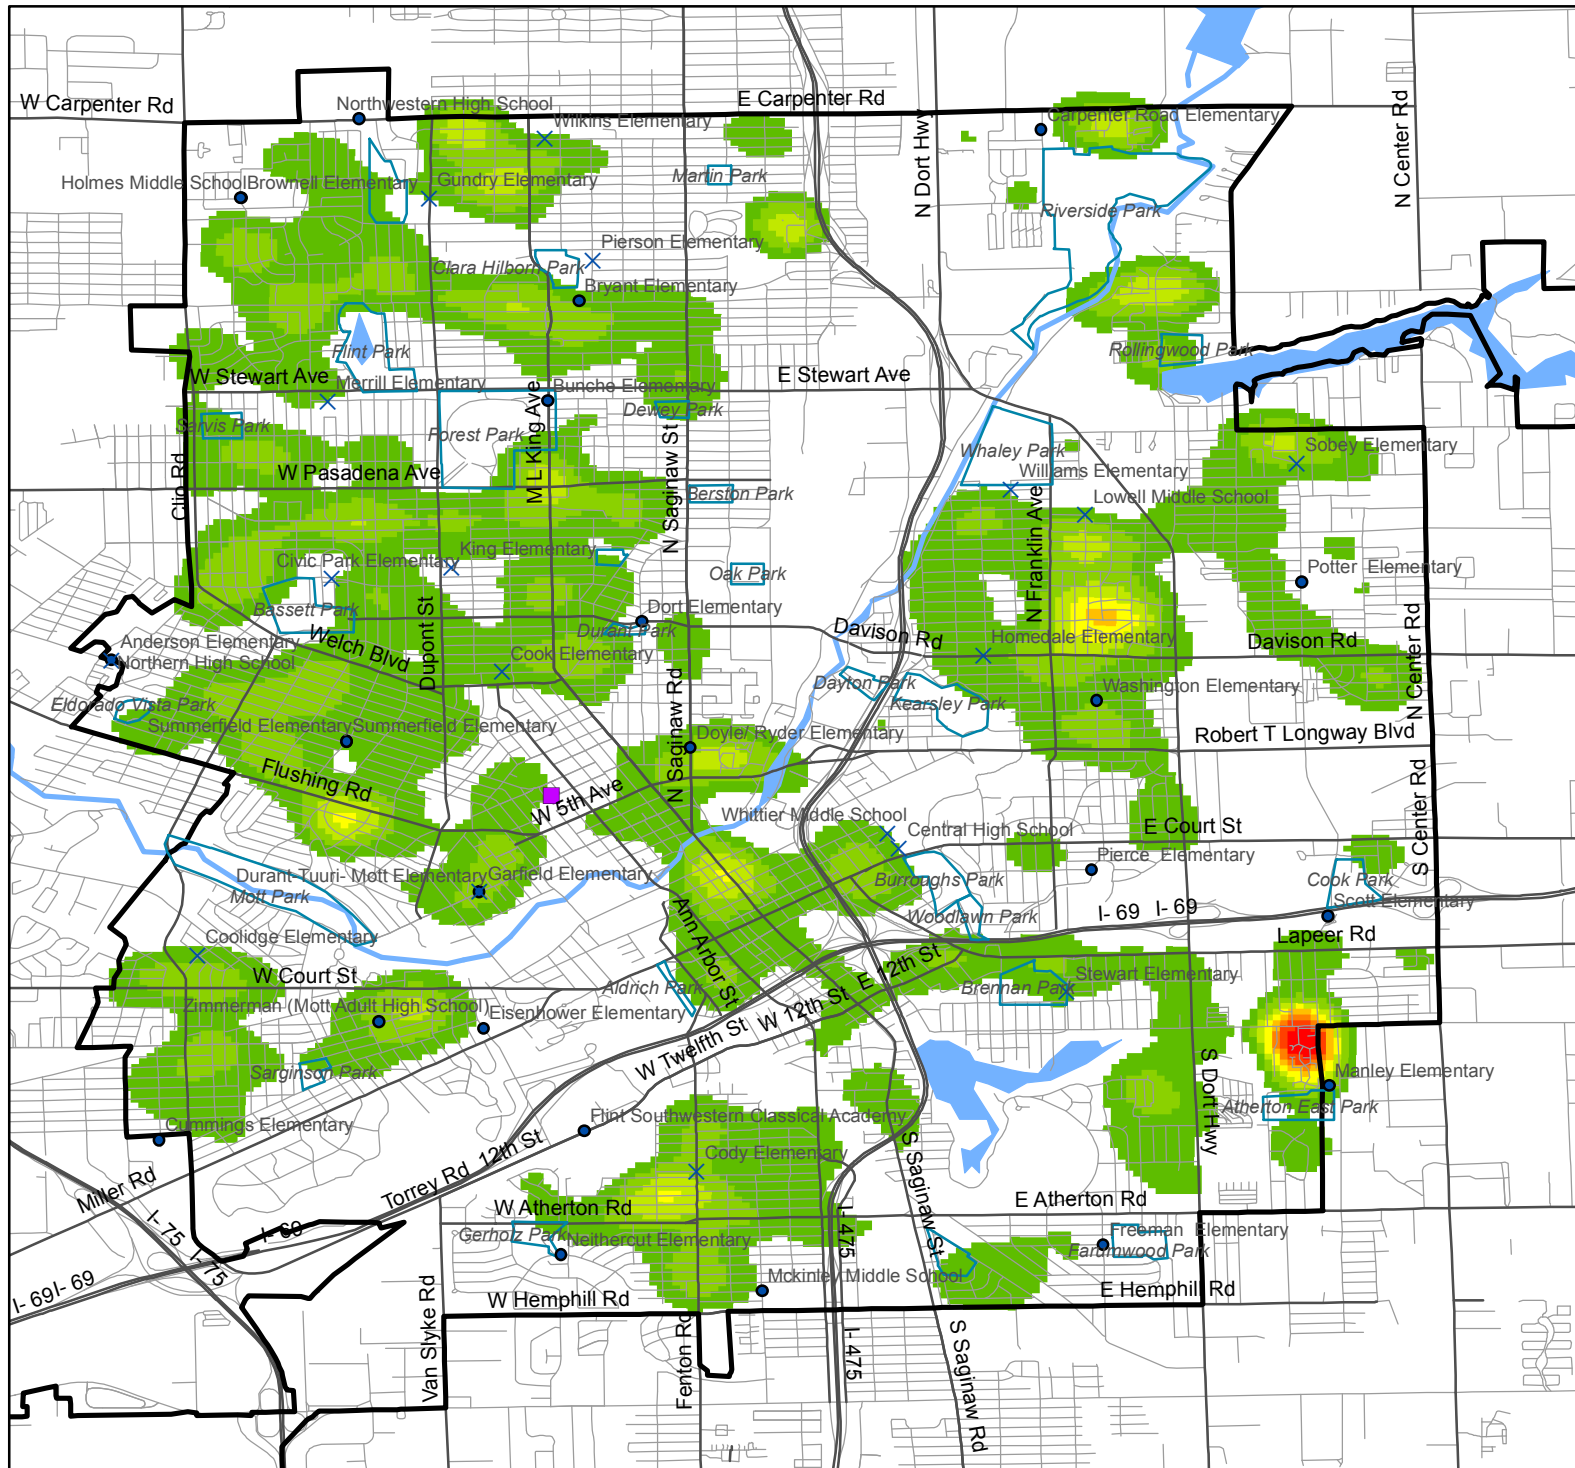

Destruction, Damage, or Vandalism of Property Flint, MI, 2012

Incidents per square mile calculated using the Kernel Density function in ArcGIS

■ Hurley Hospital

Flint Public Schools

× Closed in 2012

● Open in 2012

□ Parks

□ City of Flint

Incidents per square mile

□ < 60

■ 60 - 120

■ 120 - 180

■ 180 - 240

■ 240 - 300

■ 300 - 360

■ 360 - 420

■ 420 - 480

■ > 480

0 0.75 1.5 Miles

Michigan Youth Violence Prevention Center

Prevention RESEARCH CENTER of MICHIGAN

Safe & Healthy Futures