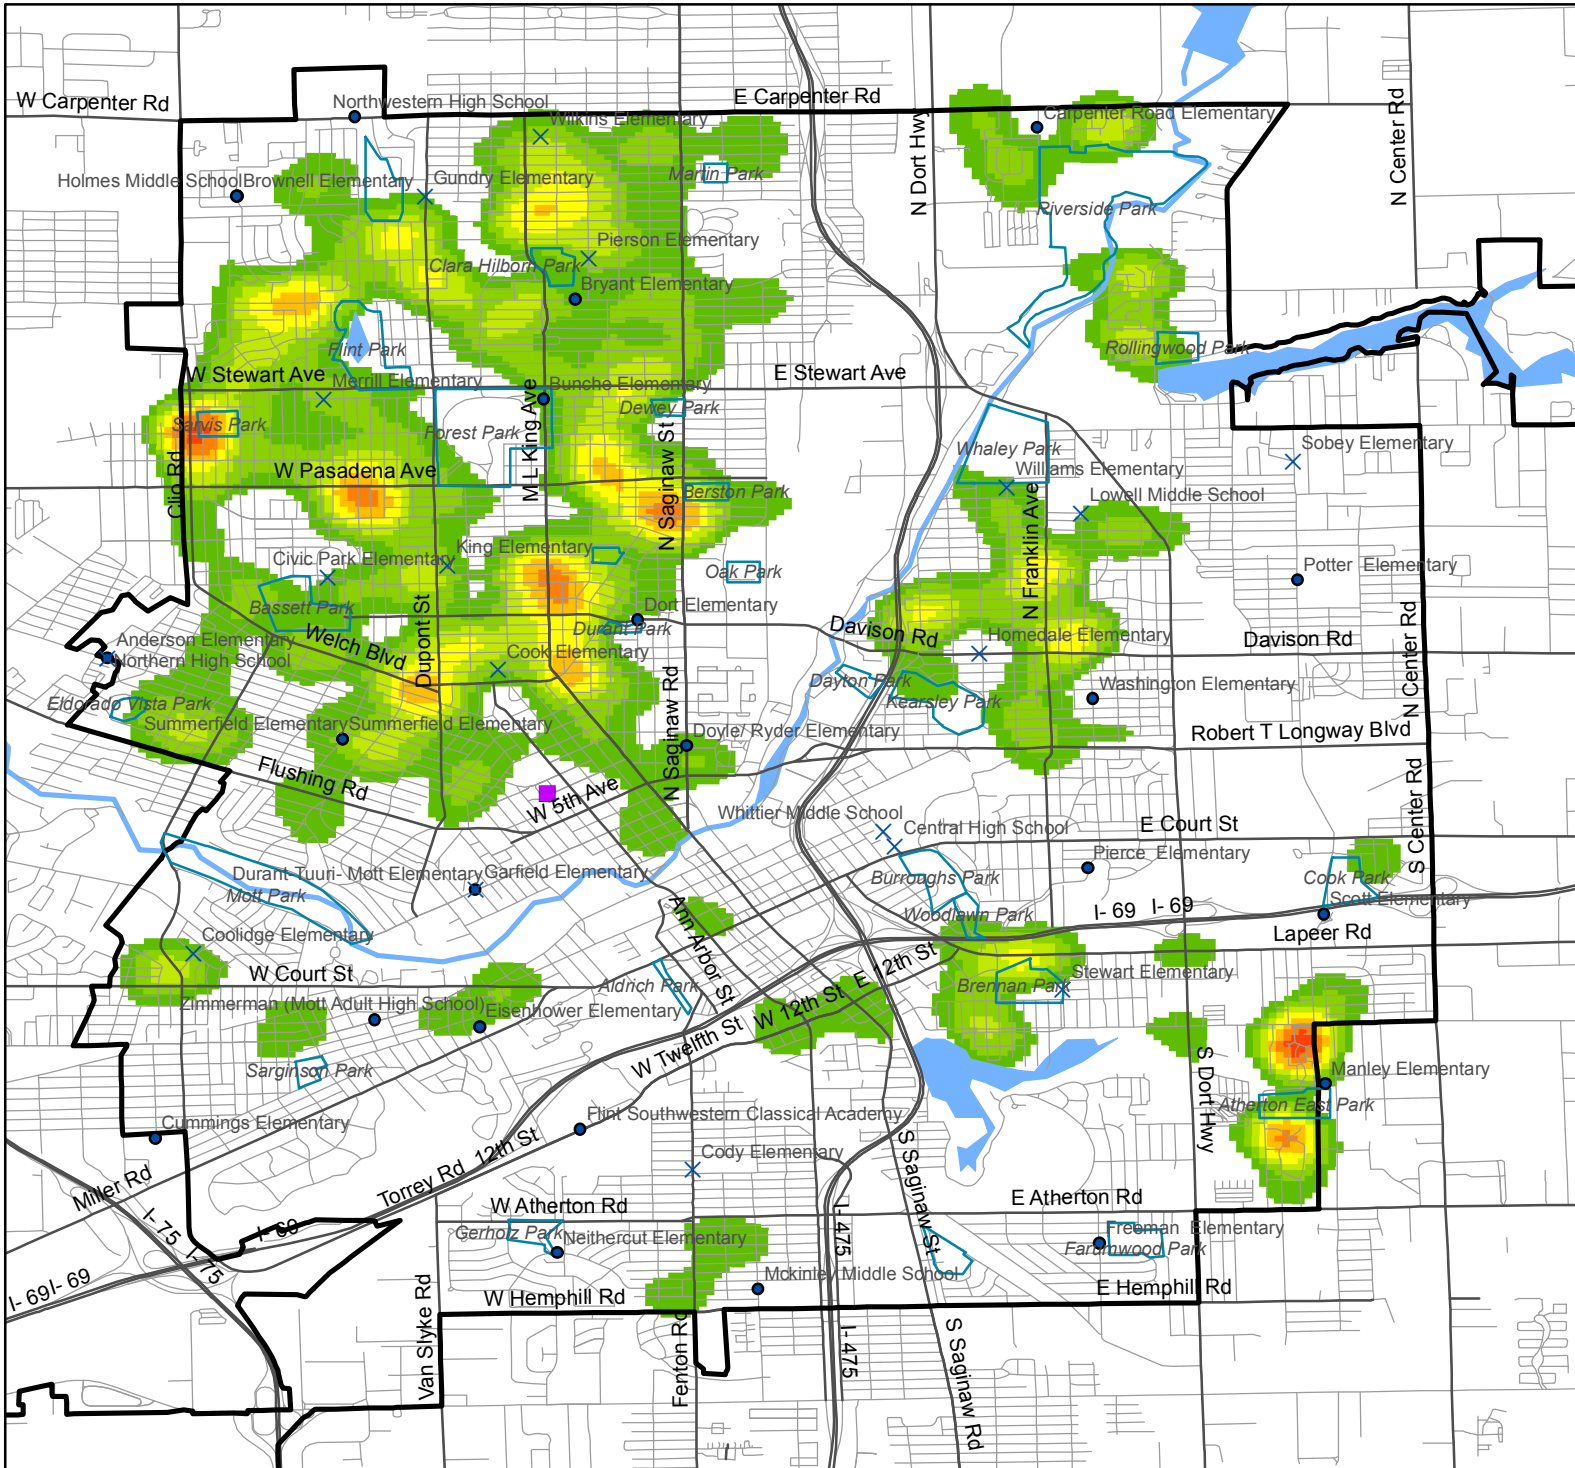

# Homicide Offenses Flint, MI, 2005 - 2012

Incidents per square mile calculated using the Kernel Density function in ArcGIS

■ Hurley Hospital

### Incidents per square mile

□ < 15

■ 15 - 30

■ 30 - 45

■ 45 - 60

■ 60 - 75

■ 75 - 90

■ 90 - 105

■ 105 - 120

■ > 120

0 0.75 1.5 Miles

Michigan Youth Violence Prevention Center

Prevention RESEARCH CENTER of MICHIGAN

Safe & Healthy Futures