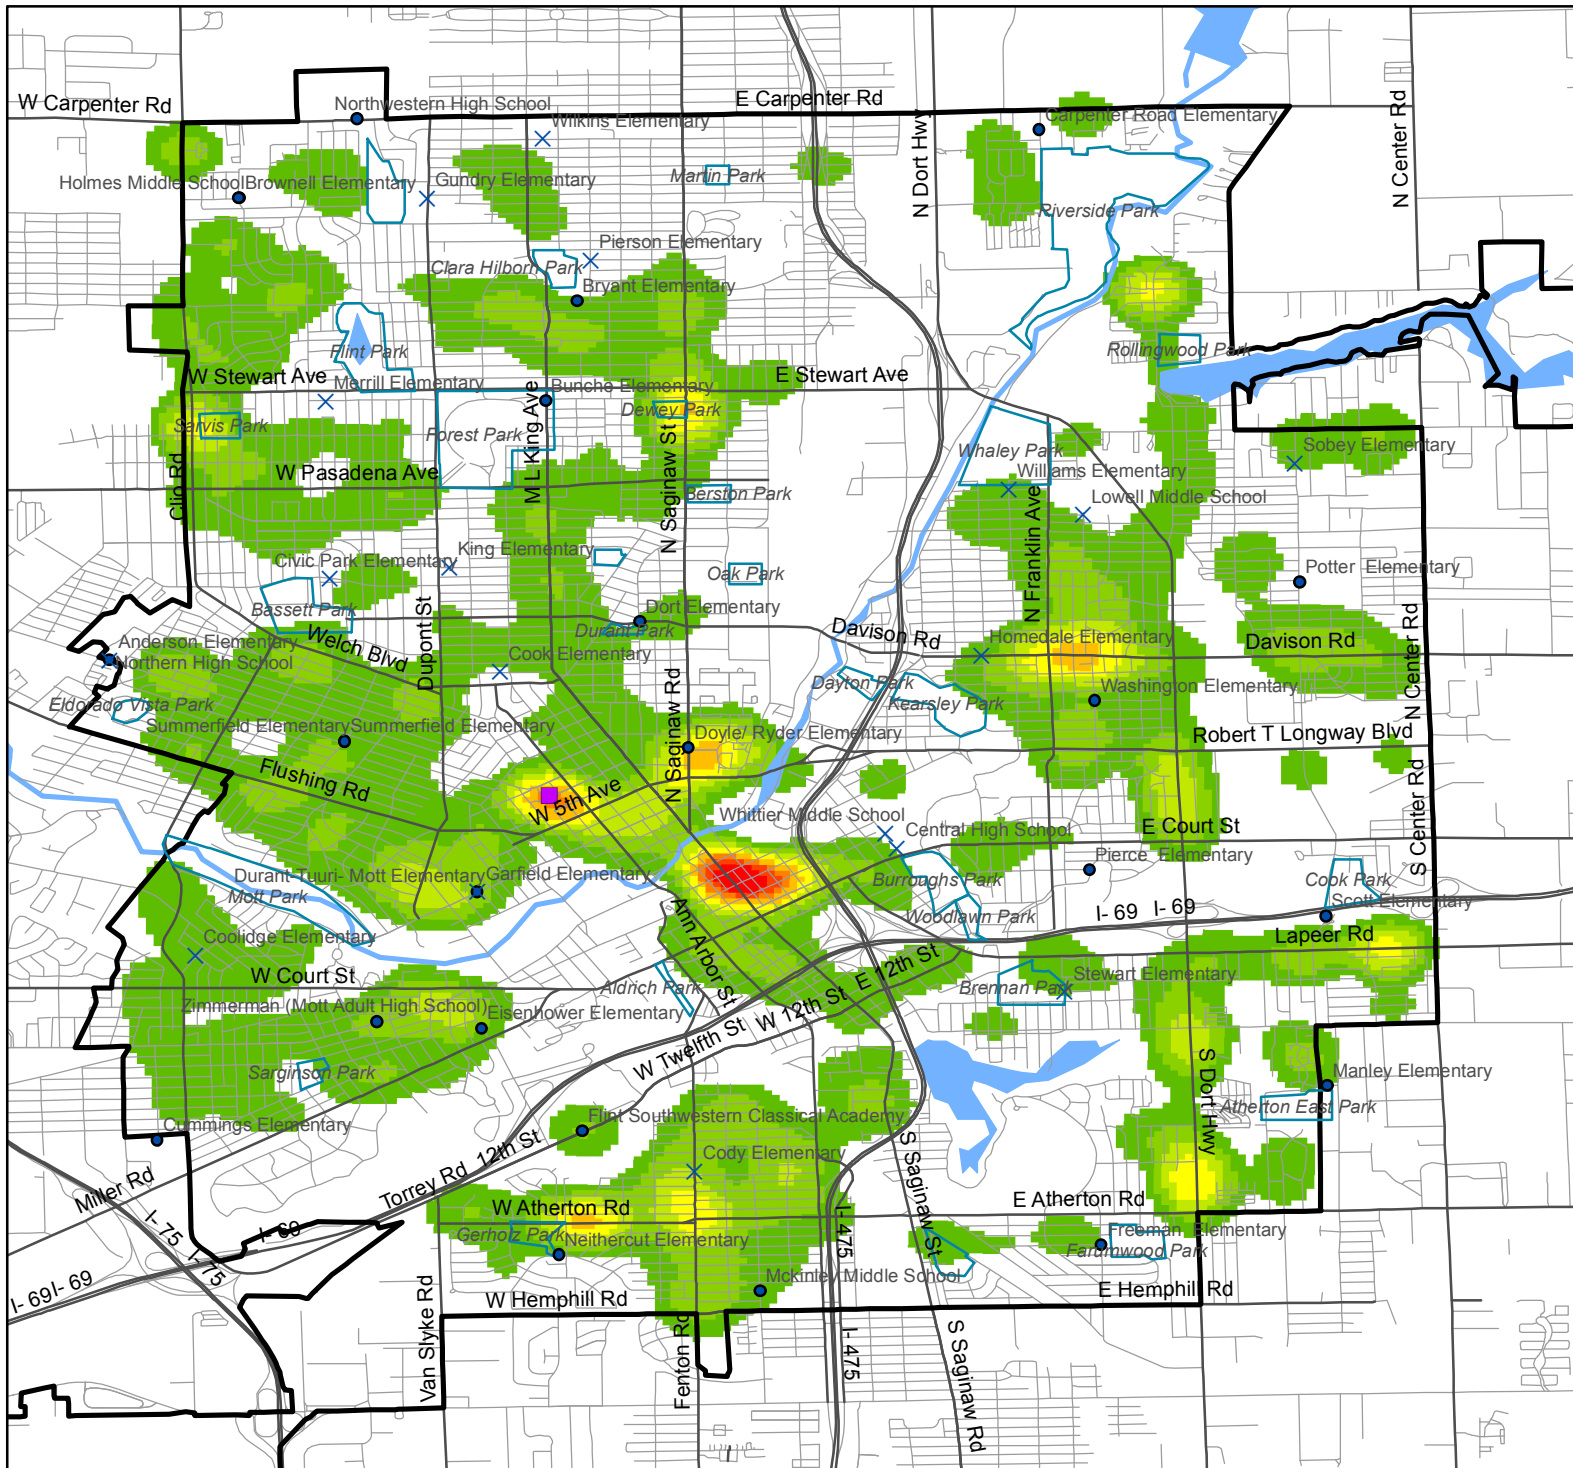

Larceny and Theft Offenses Flint, MI, 2012

Incidents per square mile calculated using the Kernel

■ Hurley Hospital

Flint Public Schools

× Closed in 2012

● Open in 2012

□ Parks

□ City of Flint

Larceny2012

Incidents per square mile

□ < 70

■ 70 - 140

■ 140 - 210

■ 210 - 280

■ 280 - 350

■ 350 - 420

■ 420 - 490

■ 490 - 560

■ > 560

0 0.75 1.5 Miles

Michigan
Youth Violence
Prevention Center

Prevention
RESEARCH
CENTER
of
MICHIGAN

Safe & Healthy Futures

For more info, visit: miyvpc.org or prcmi.org