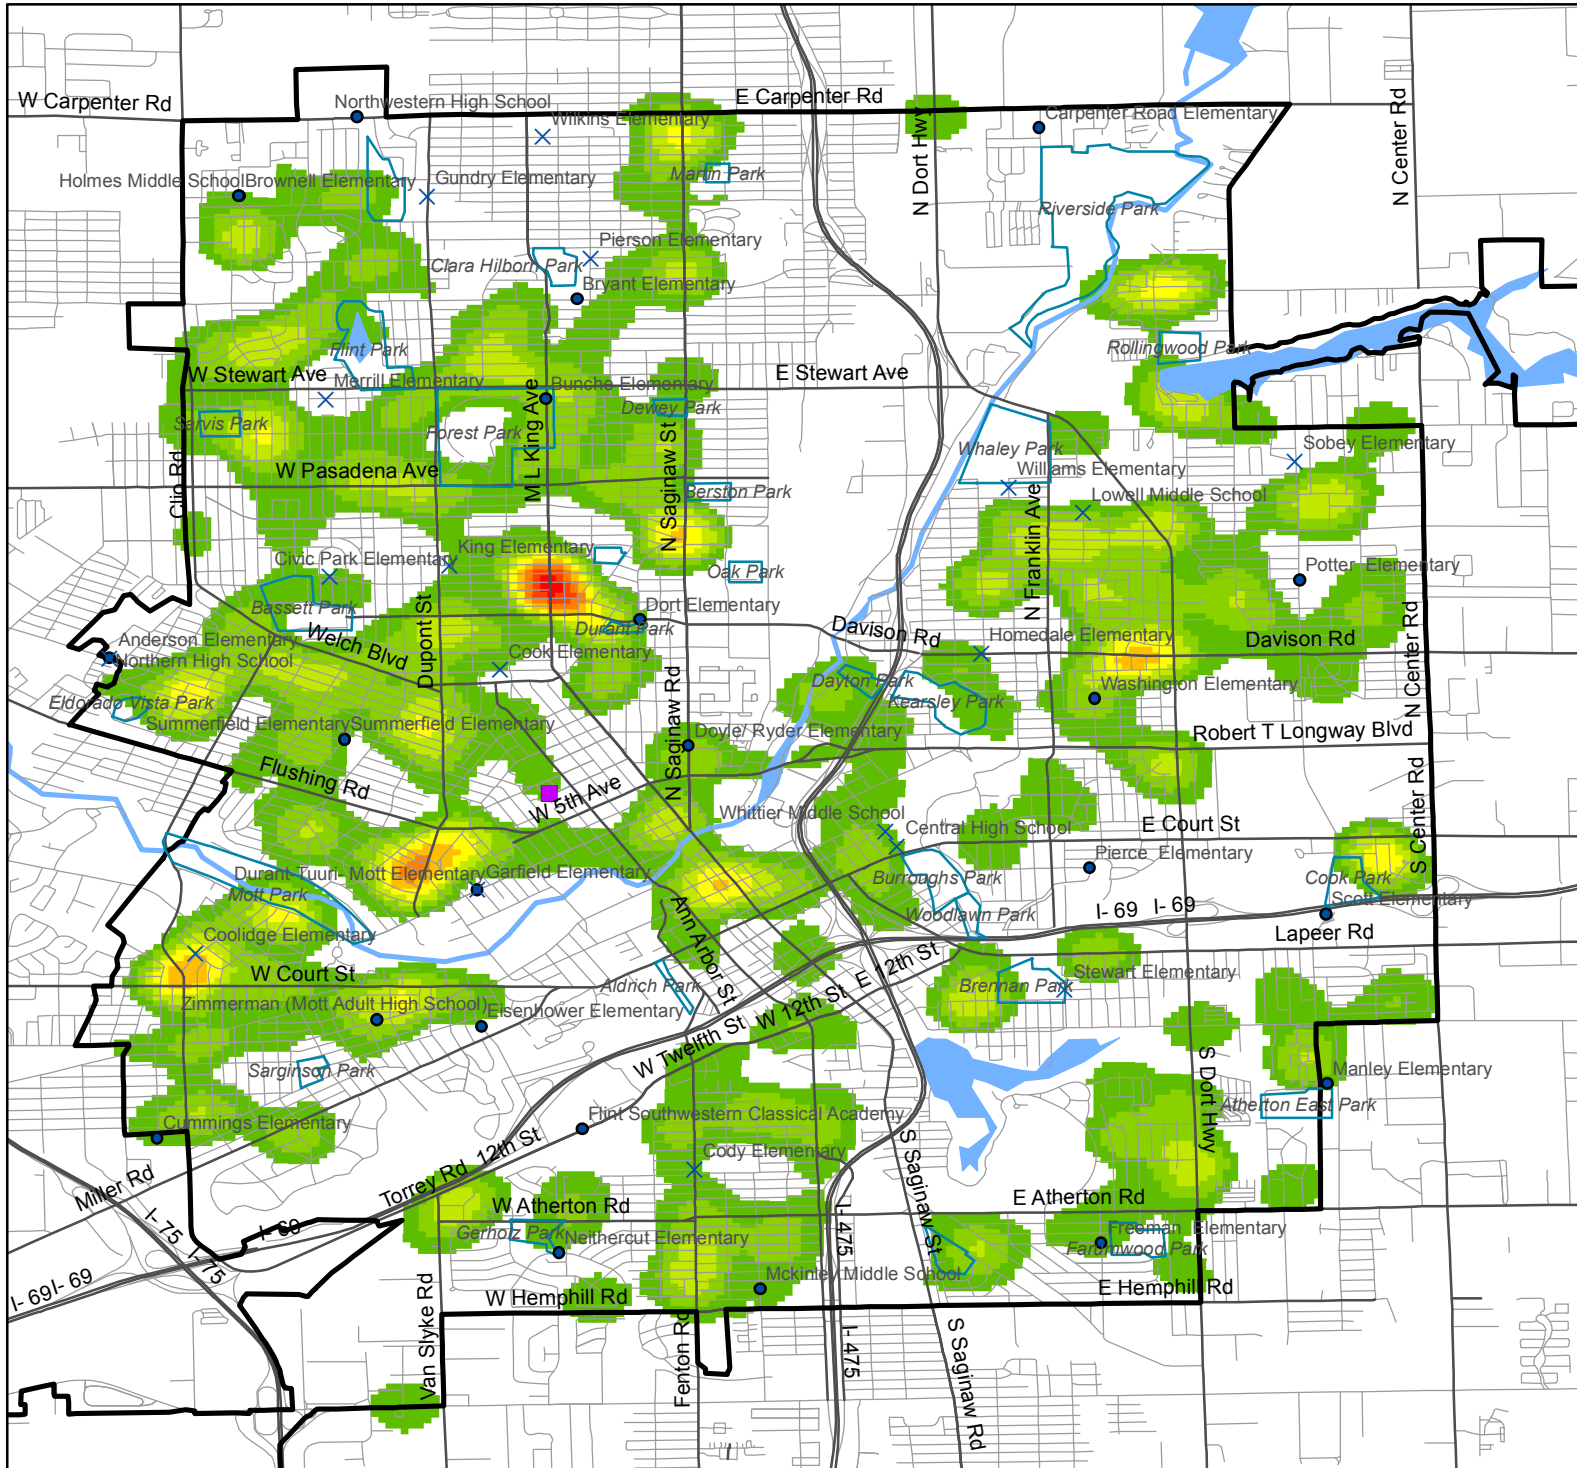

Moter Vehicle Theft Flint, MI, 2012

Incidents per square mile calculated using the Kernel Density function in ArcGIS

■ Hurley Hospital

Flint Public Schools

× Closed in 2012

● Open in 2012

▭ Parks

▭ City of Flint

Incidents per square mile

□ < 150

■ 15 - 30

■ 30 - 45

■ 45 - 60

■ 60 - 75

■ 75 - 90

■ 90 - 105

■ 105 - 120

■ > 120

0 0.75 1.5 Miles

Michigan Youth Violence Prevention Center

Prevention RESEARCH CENTER of MICHIGAN

Safe & Healthy Futures