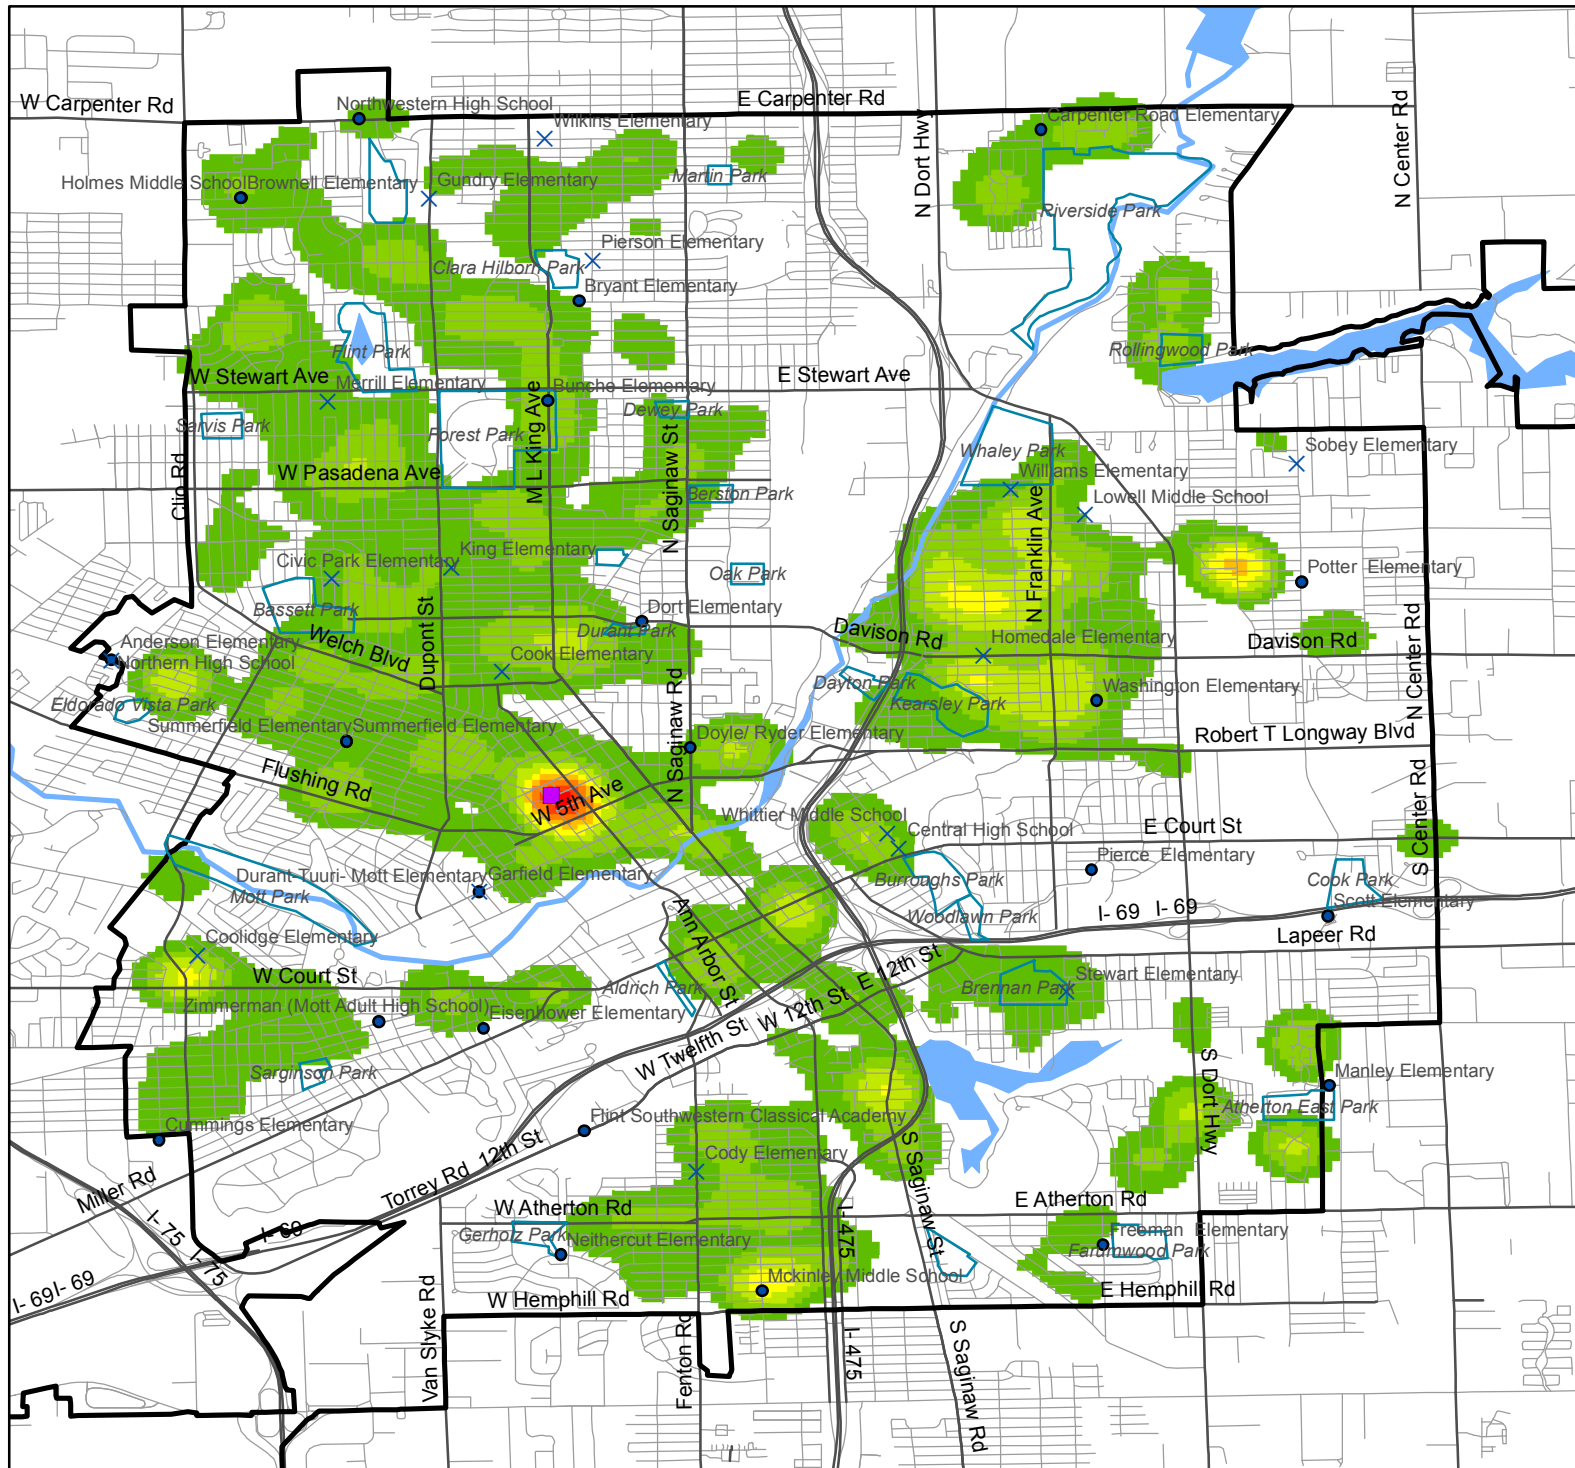

Sex Offenses, Forcible Flint, MI, 2005 - 2012

Incidents per square mile calculated using the Kernel Density function in ArcGIS

■ Hurley Hospital

Flint Public Schools

× Closed in 2012

● Open in 2012

□ Parks

□ City of Flint

Incidents per square mile

□ < 70

■ 70 - 140

■ 140 - 210

■ 210 - 280

■ 280 - 350

■ 350 - 420

■ 420 - 490

■ 490 - 560

■ > 560

0 0.75 1.5 Miles

Michigan Youth Violence Prevention Center

Prevention RESEARCH CENTER of MICHIGAN

Safe & Healthy Futures

For more info, visit: miyvp.org or prcmi.org