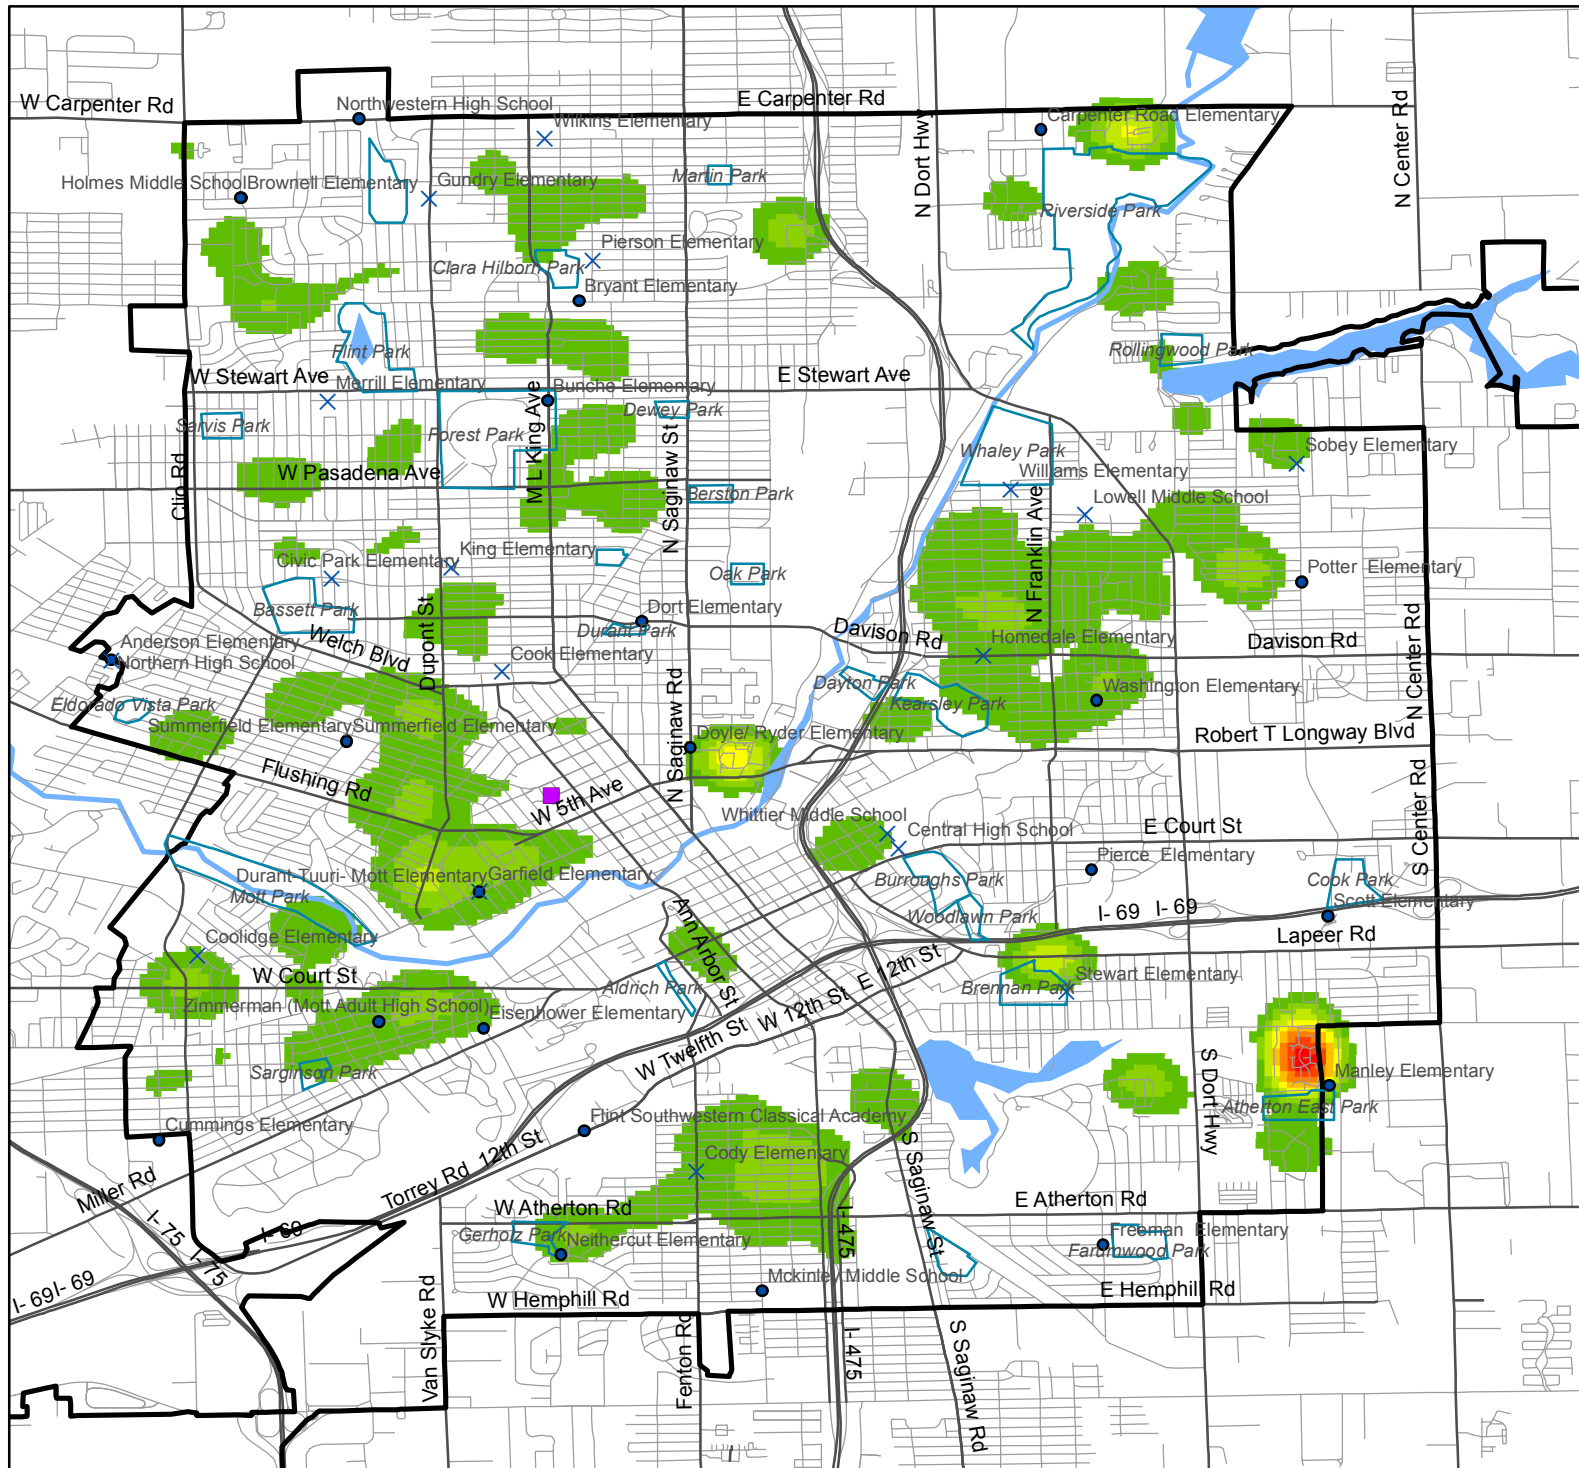

Burglary and Breaking & Entering Flint, MI, 2005 - 2012 *Victims under 25*

Incidents per square mile calculated using the Kernel Density function in ArcGIS

Hurley Hospital

Flint Public Schools

Closed in 2012

Open in 2012

Parks

City of Flint

Incidents per square mile

< 150

150 - 300

300 - 450

450 - 600

600 - 750

750 - 900

900 - 1050

1050 - 1200

> 1200

0 0.75 1.5 Miles

Michigan Youth Violence Prevention Center

Prevention RESEARCH CENTER of MICHIGAN

Safe & Healthy Futures

For more info, visit: miyvp.org or prcmi.org