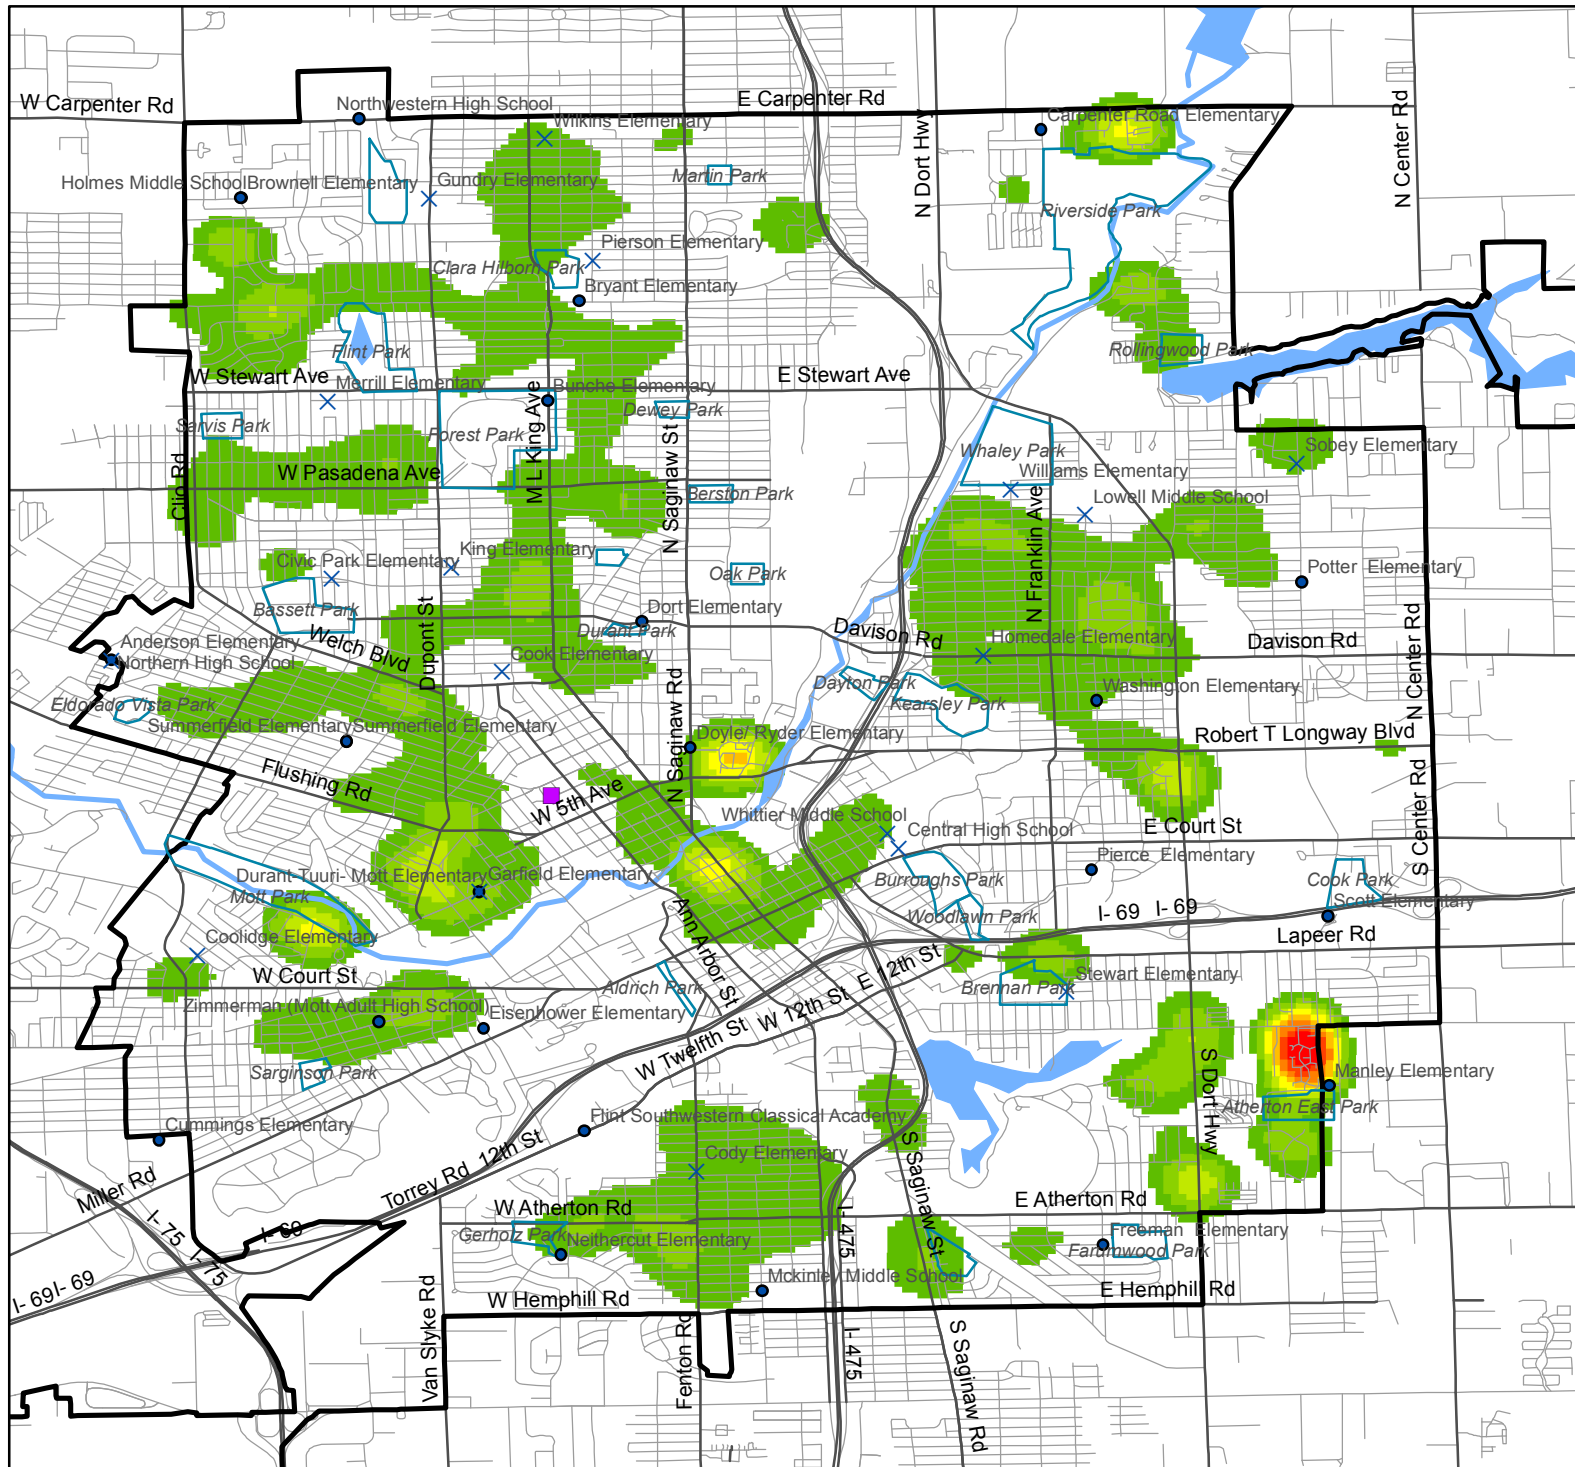

# Destruction, Damage, or Vandalism of Property

Flint, MI, 2005 - 2012

*Victims under 25*

Incidents per square mile calculated using the Kernel Density function in ArcGIS

■ Hurley Hospital

## Incidents per square mile

□ < 120

■ 120 - 240

■ 240 - 360

■ 360 - 480

■ 480 - 600

■ 600 - 720

■ 720 - 840

■ 840 - 960

■ > 960

0 0.75 1.5 Miles

Michigan Youth Violence Prevention Center

Prevention RESEARCH CENTER of MICHIGAN

Safe & Healthy Futures

For more info, visit: [miyvpc.org](http://miyvpc.org) or [prcmi.org](http://prcmi.org)