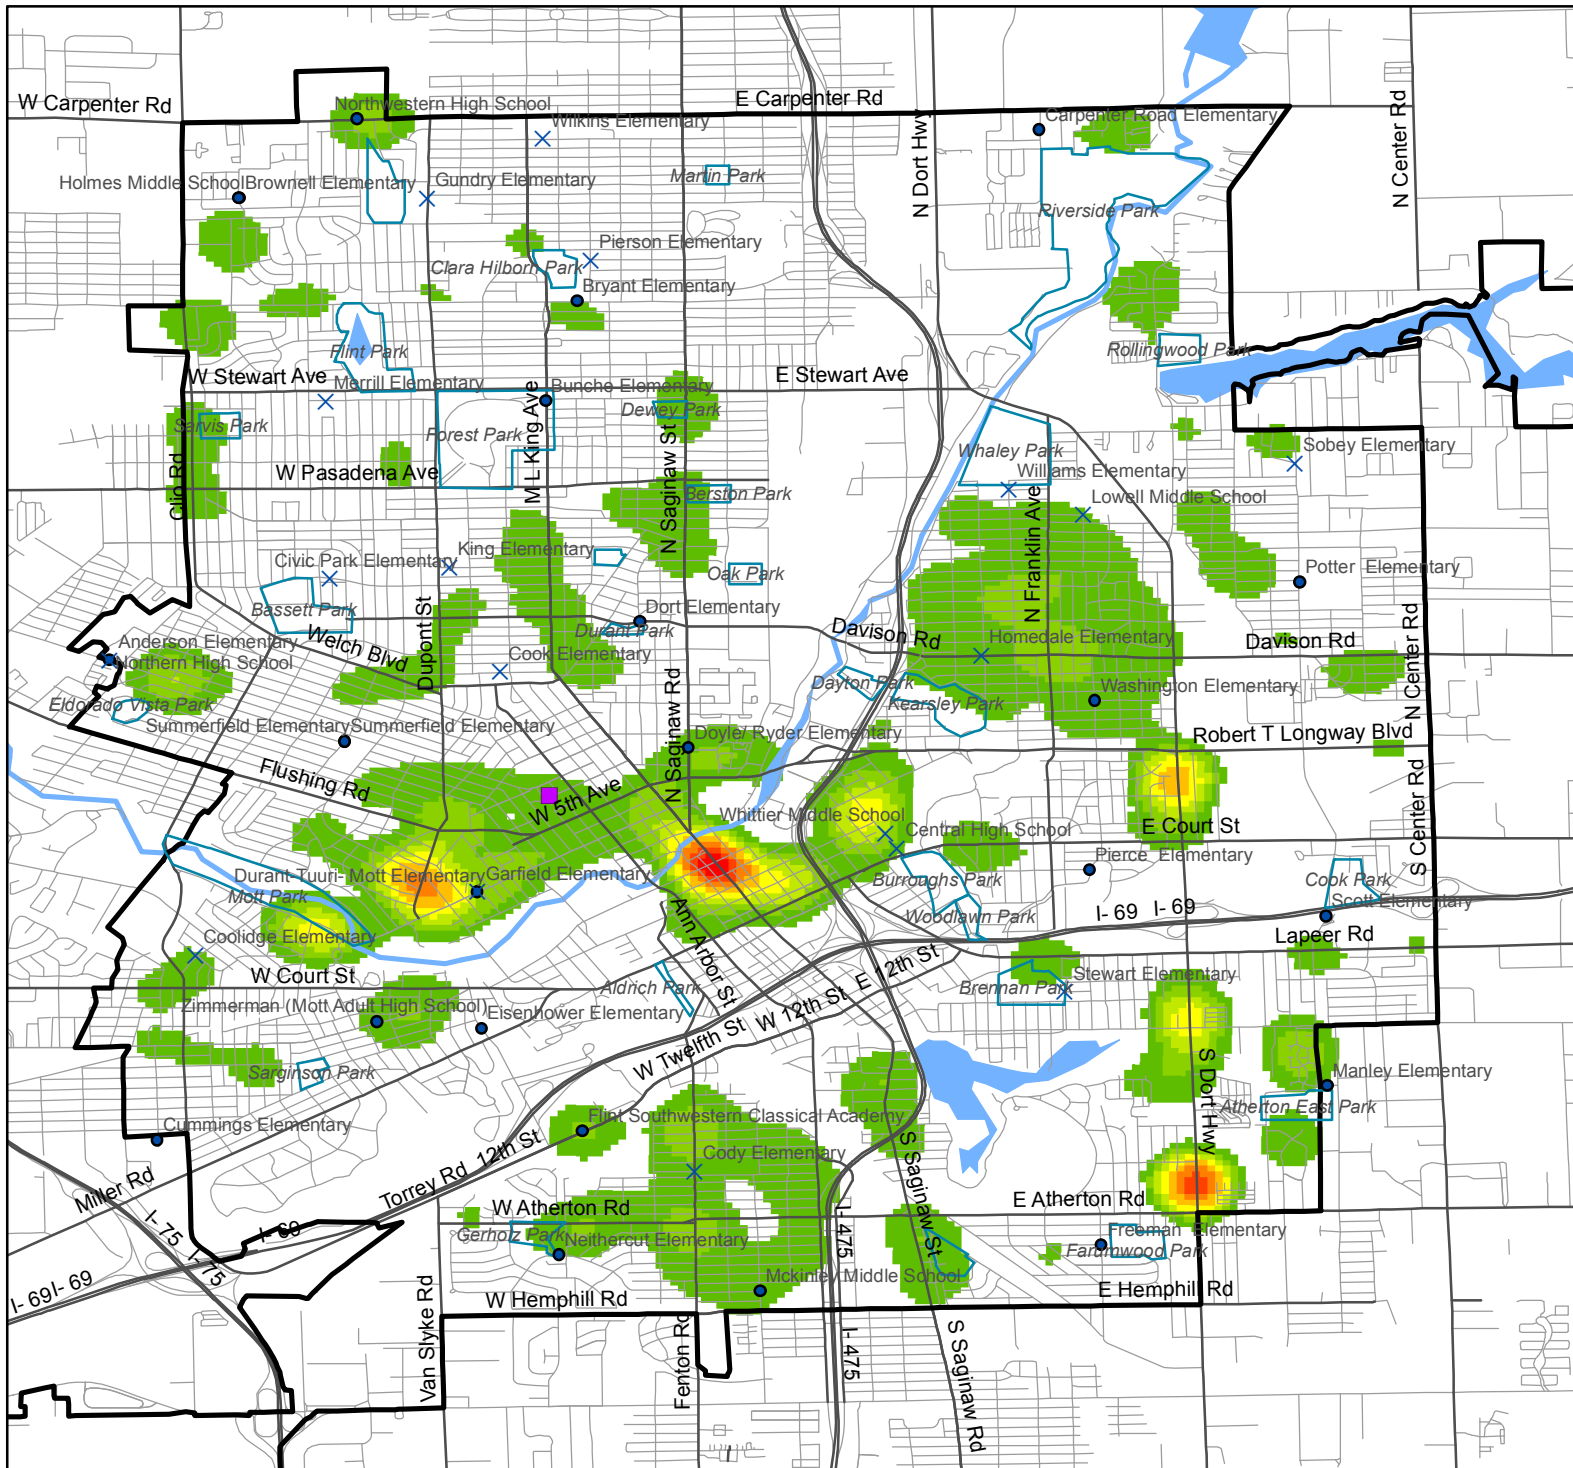

Larceny and Theft Offenses Flint, MI, 2005 - 2012 *Victims under 25*

Incidents per square mile calculated using the Kernel Density function in ArcGIS

■ Hurley Hospital

Flint Public Schools

× Closed in 2012

● Open in 2012

□ Parks

□ City of Flint

Incidents per square mile

□ < 140

■ 140 - 280

■ 280 - 420

■ 420 - 560

■ 560 - 700

■ 700 - 840

■ 840 - 980

■ 980 - 1120

■ > 1120

0 0.75 1.5 Miles

Michigan Youth Violence Prevention Center

Prevention RESEARCH CENTER of MICHIGAN

Safe & Healthy Futures

For more info, visit: miyvp.org or prcmi.org