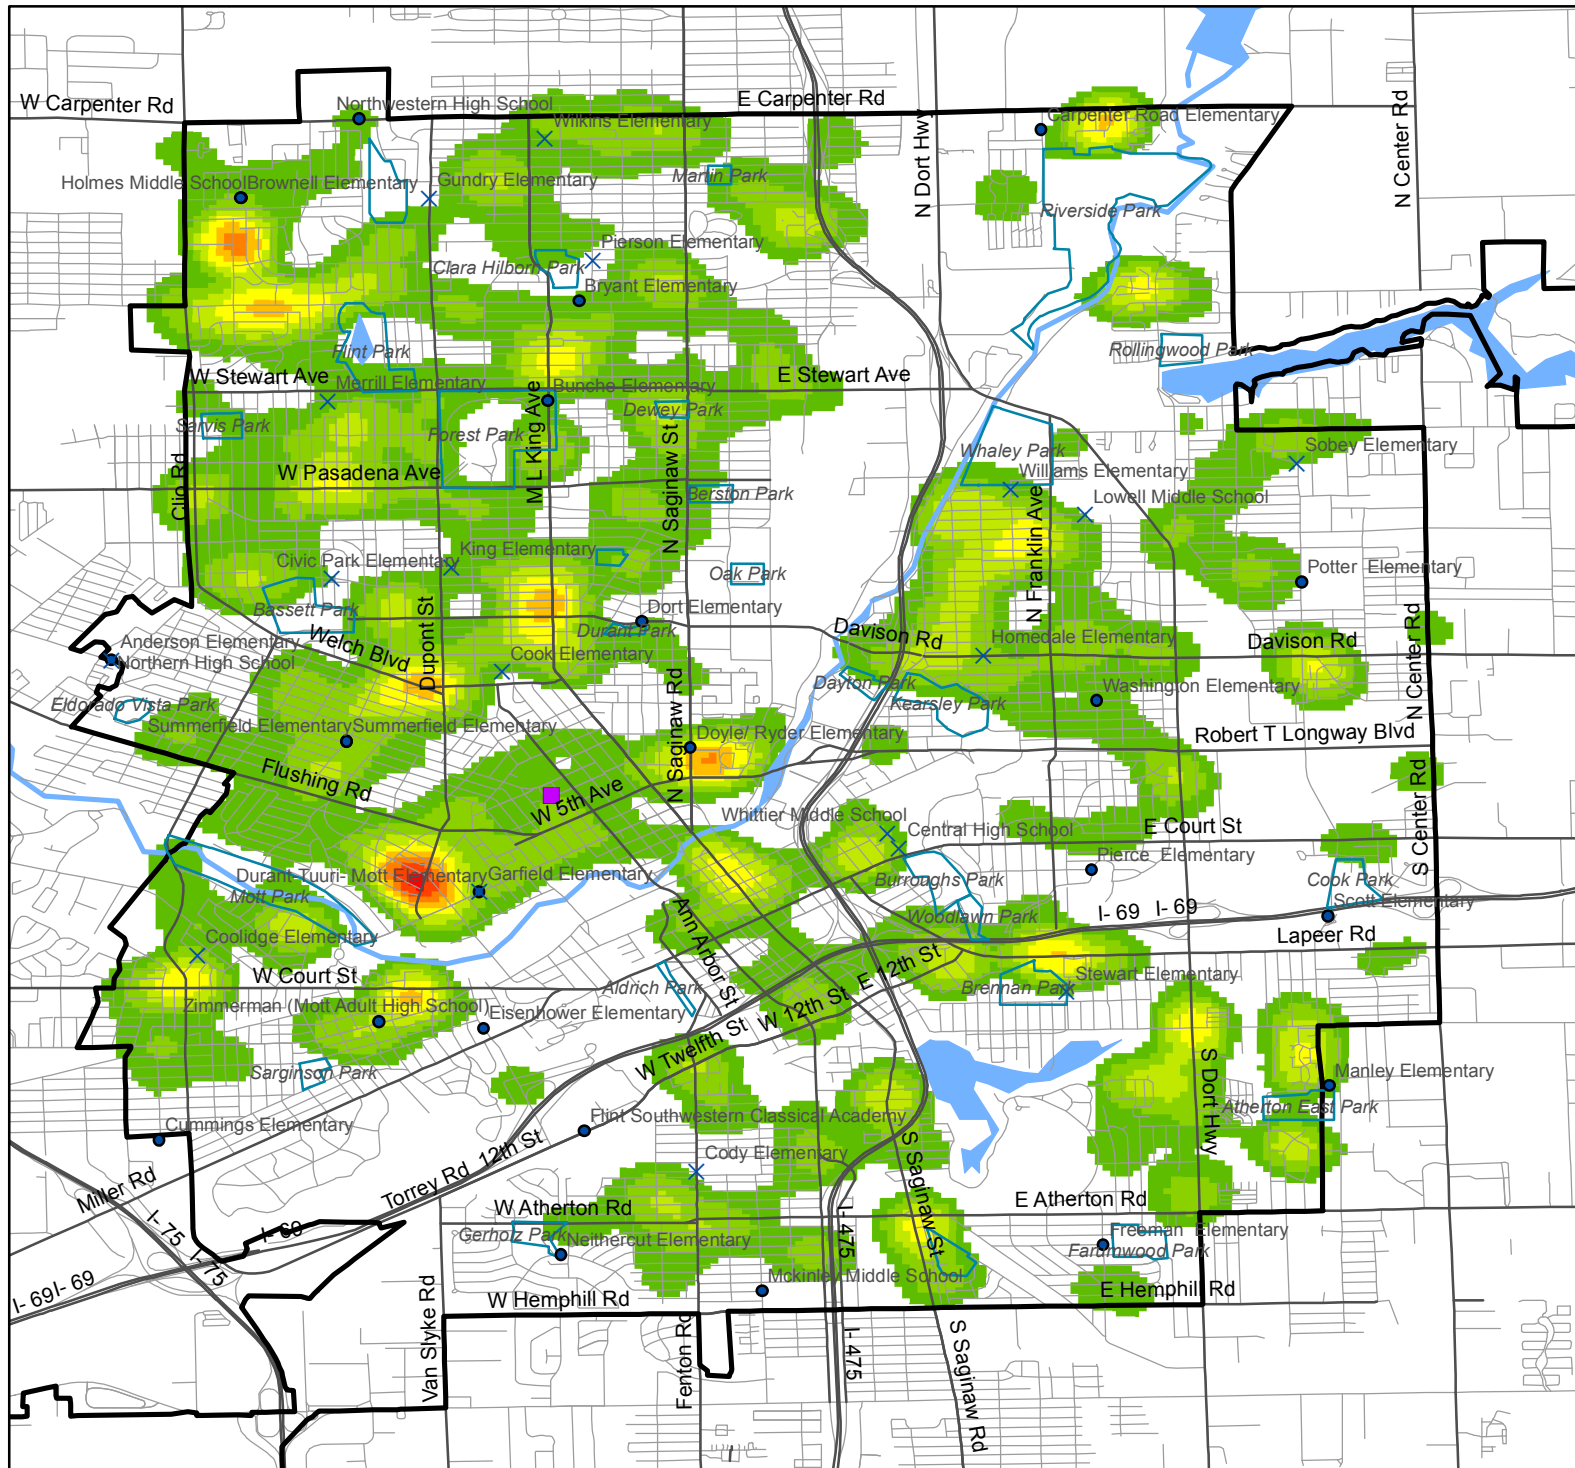

Moter Vehicle Theft Flint, MI, 2005 - 2012

Victims under 25

Incidents per square mile calculated using the Kernel Density function in ArcGIS

■ Hurley Hospital

Flint Public Schools

× Closed in 2012

● Open in 2012

□ Parks

□ City of Flint

Incidents per square mile

□ < 20

■ 20 - 40

■ 40 - 60

■ 60 - 80

■ 80 - 100

■ 100 - 120

■ 120 - 140

■ 140 - 160

■ > 160

0 0.75 1.5 Miles

Michigan Youth Violence Prevention Center

Prevention RESEARCH CENTER of MICHIGAN

Safe & Healthy Futures