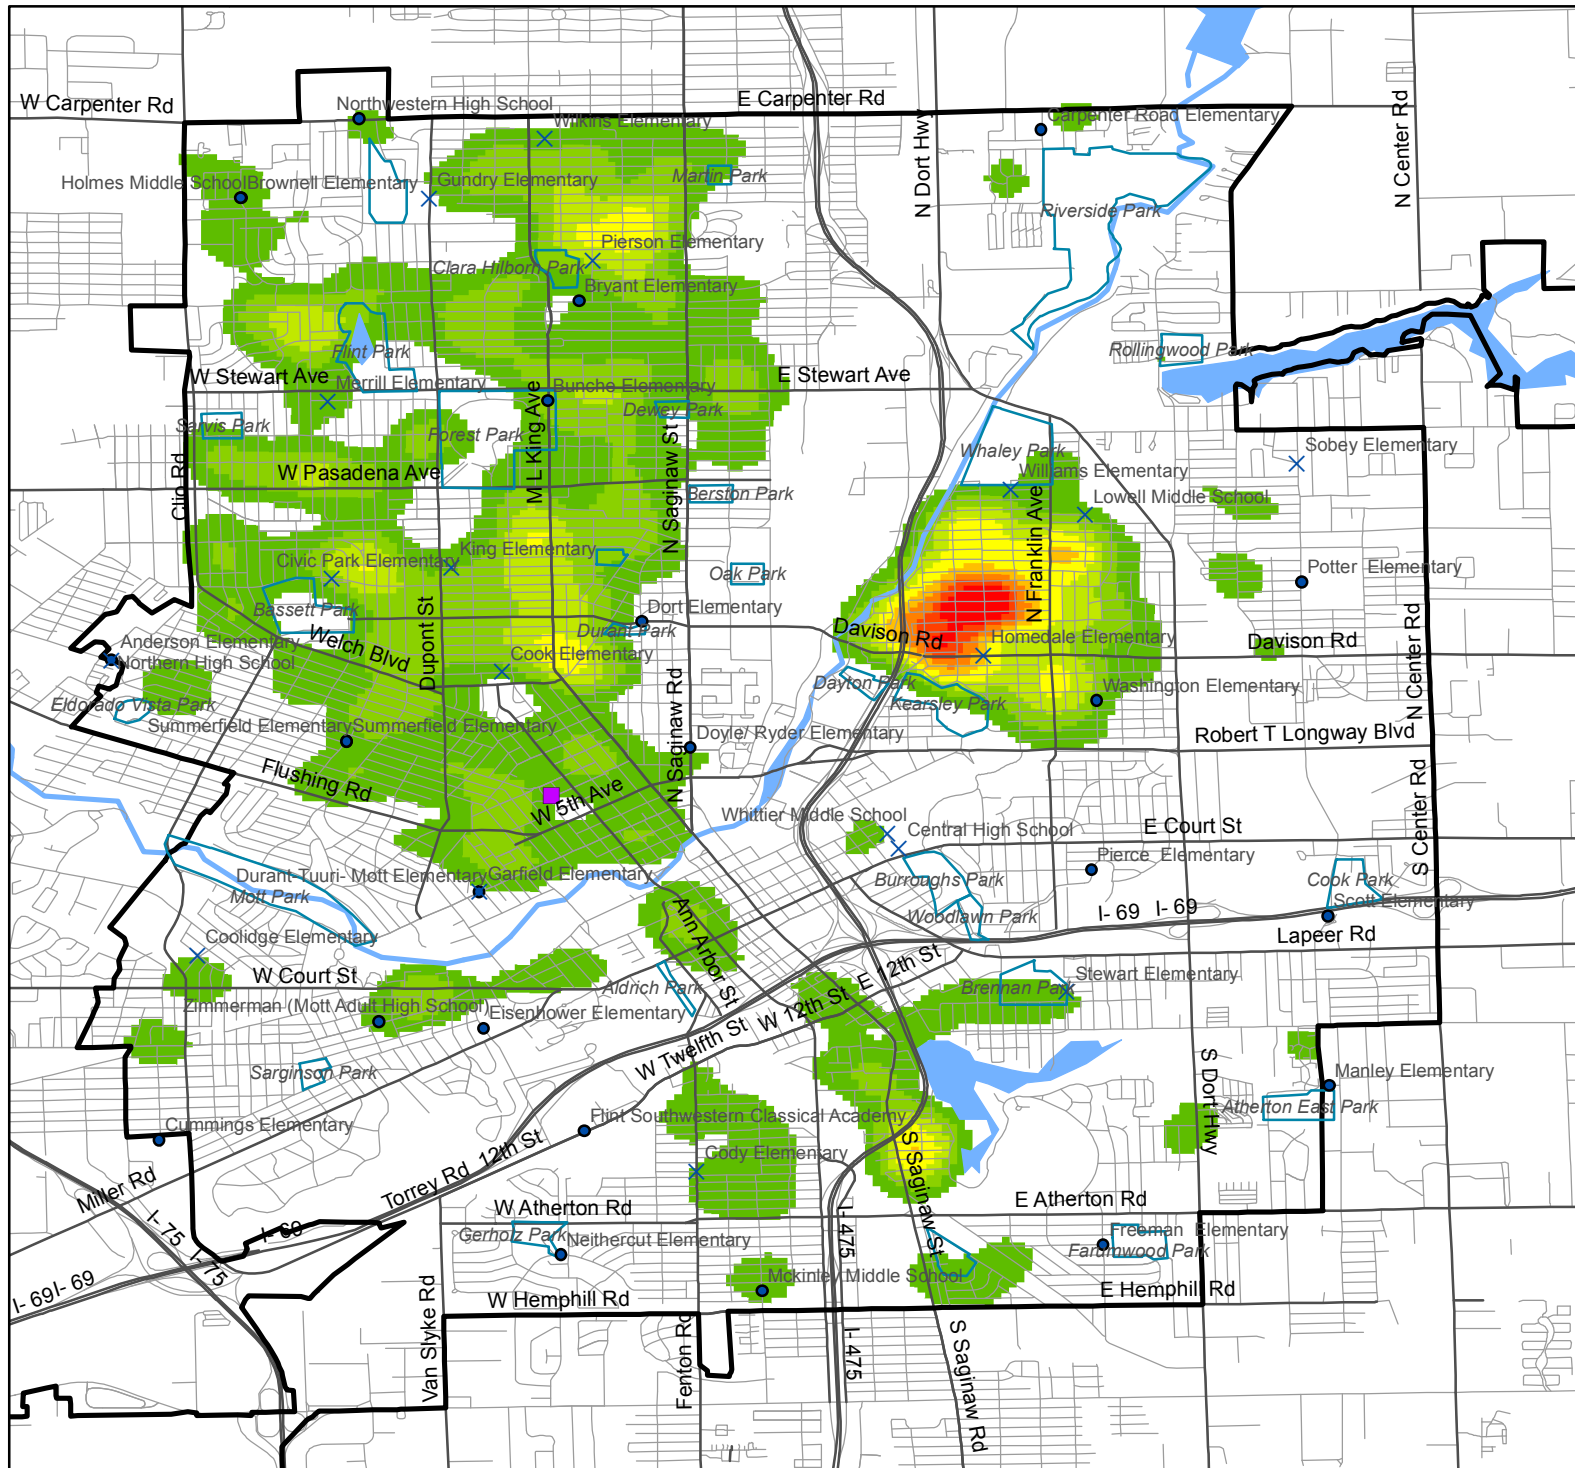

Arson Flint, MI, 2005 - 2012

Incidents per square mile calculated using the Kernel Density function in ArcGIS

■ Hurley Hospital

Flint Public Schools

× Closed in 2012

● Open in 2012

□ Parks

□ City of Flint

Incidents per square mile

□ < 76

■ 76 - 152

■ 152 - 227

■ 227 - 303

■ 303 - 379

■ 379 - 455

■ 455 - 530

■ 530 - 606

■ > 606

0 0.75 1.5 Miles

Michigan Youth Violence Prevention Center

Prevention RESEARCH CENTER of MICHIGAN

Safe & Healthy Futures

For more info, visit: miyvpc.org or prcmi.org