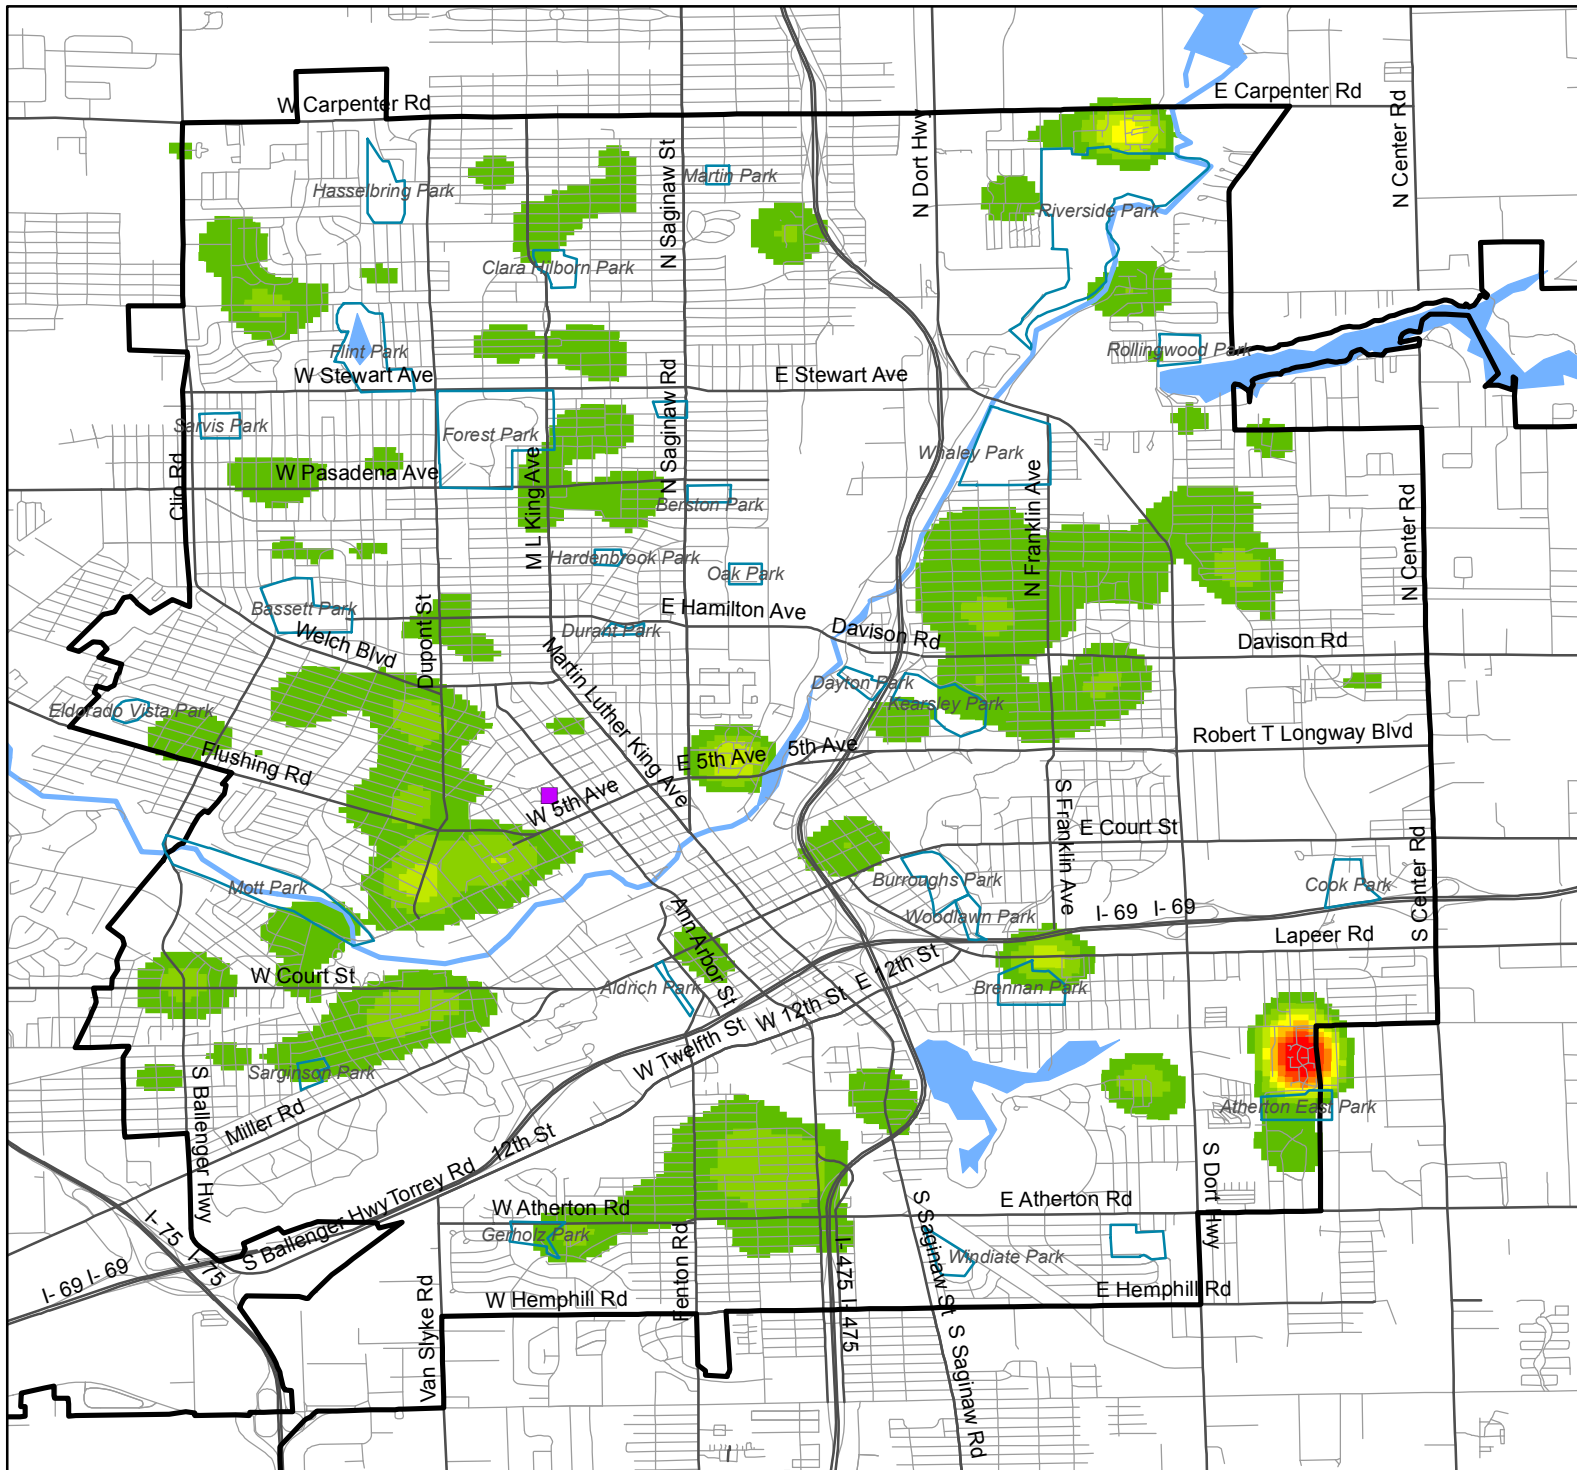

# Burglary and Breaking & Entering Flint, MI, 2005 - 2013 *Victims under 25*

Incidents per square mile calculated using the Kernel Density function in ArcGIS