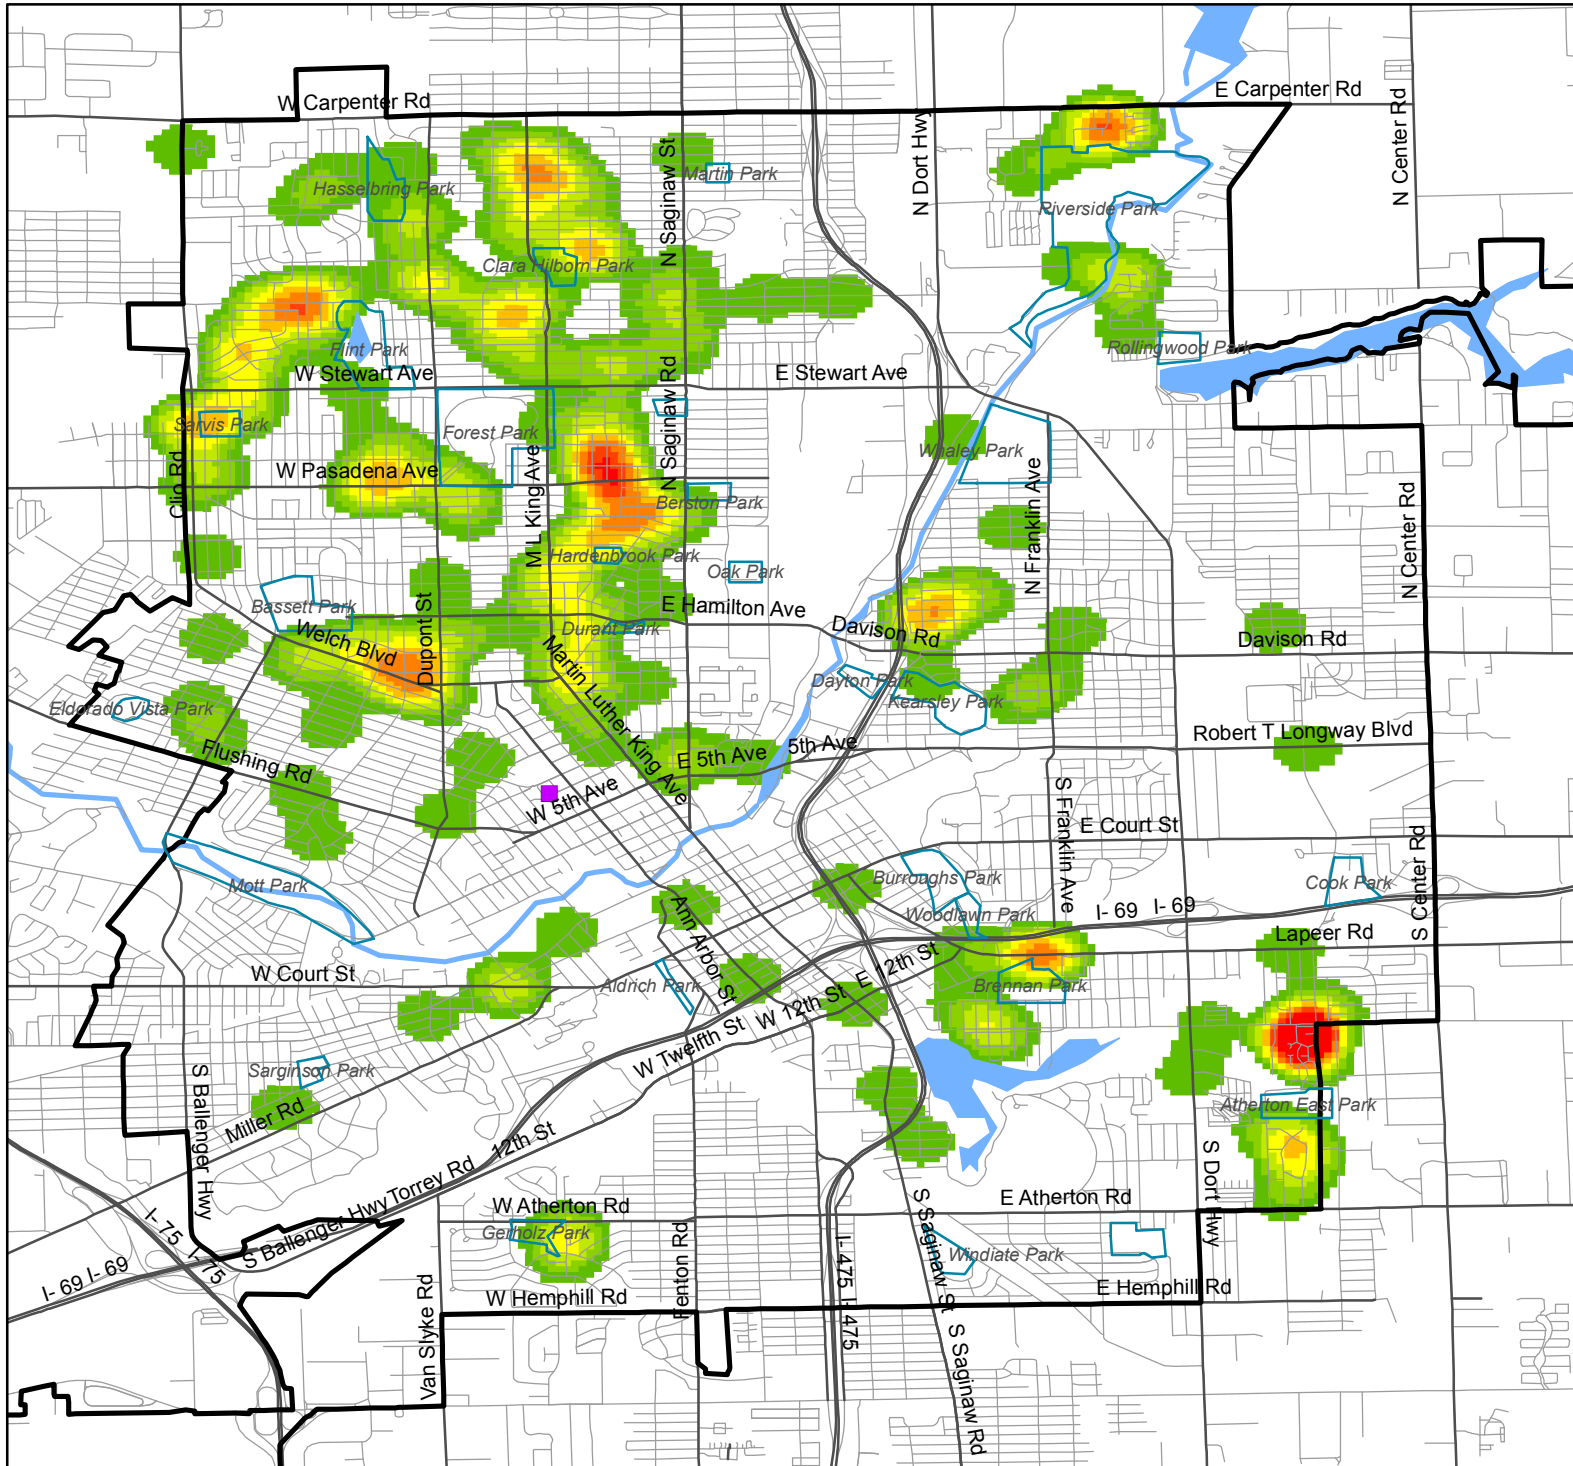

Homicide Offenses Flint, MI, 2005 - 2013

Victims under 25

Incidents per square mile calculated using the Kernel Density function in ArcGIS

- Hurley Hospital
- Parks
- City of Flint

Incidents per square mile

Michigan Youth Violence Prevention Center

Safe & Healthy Futures