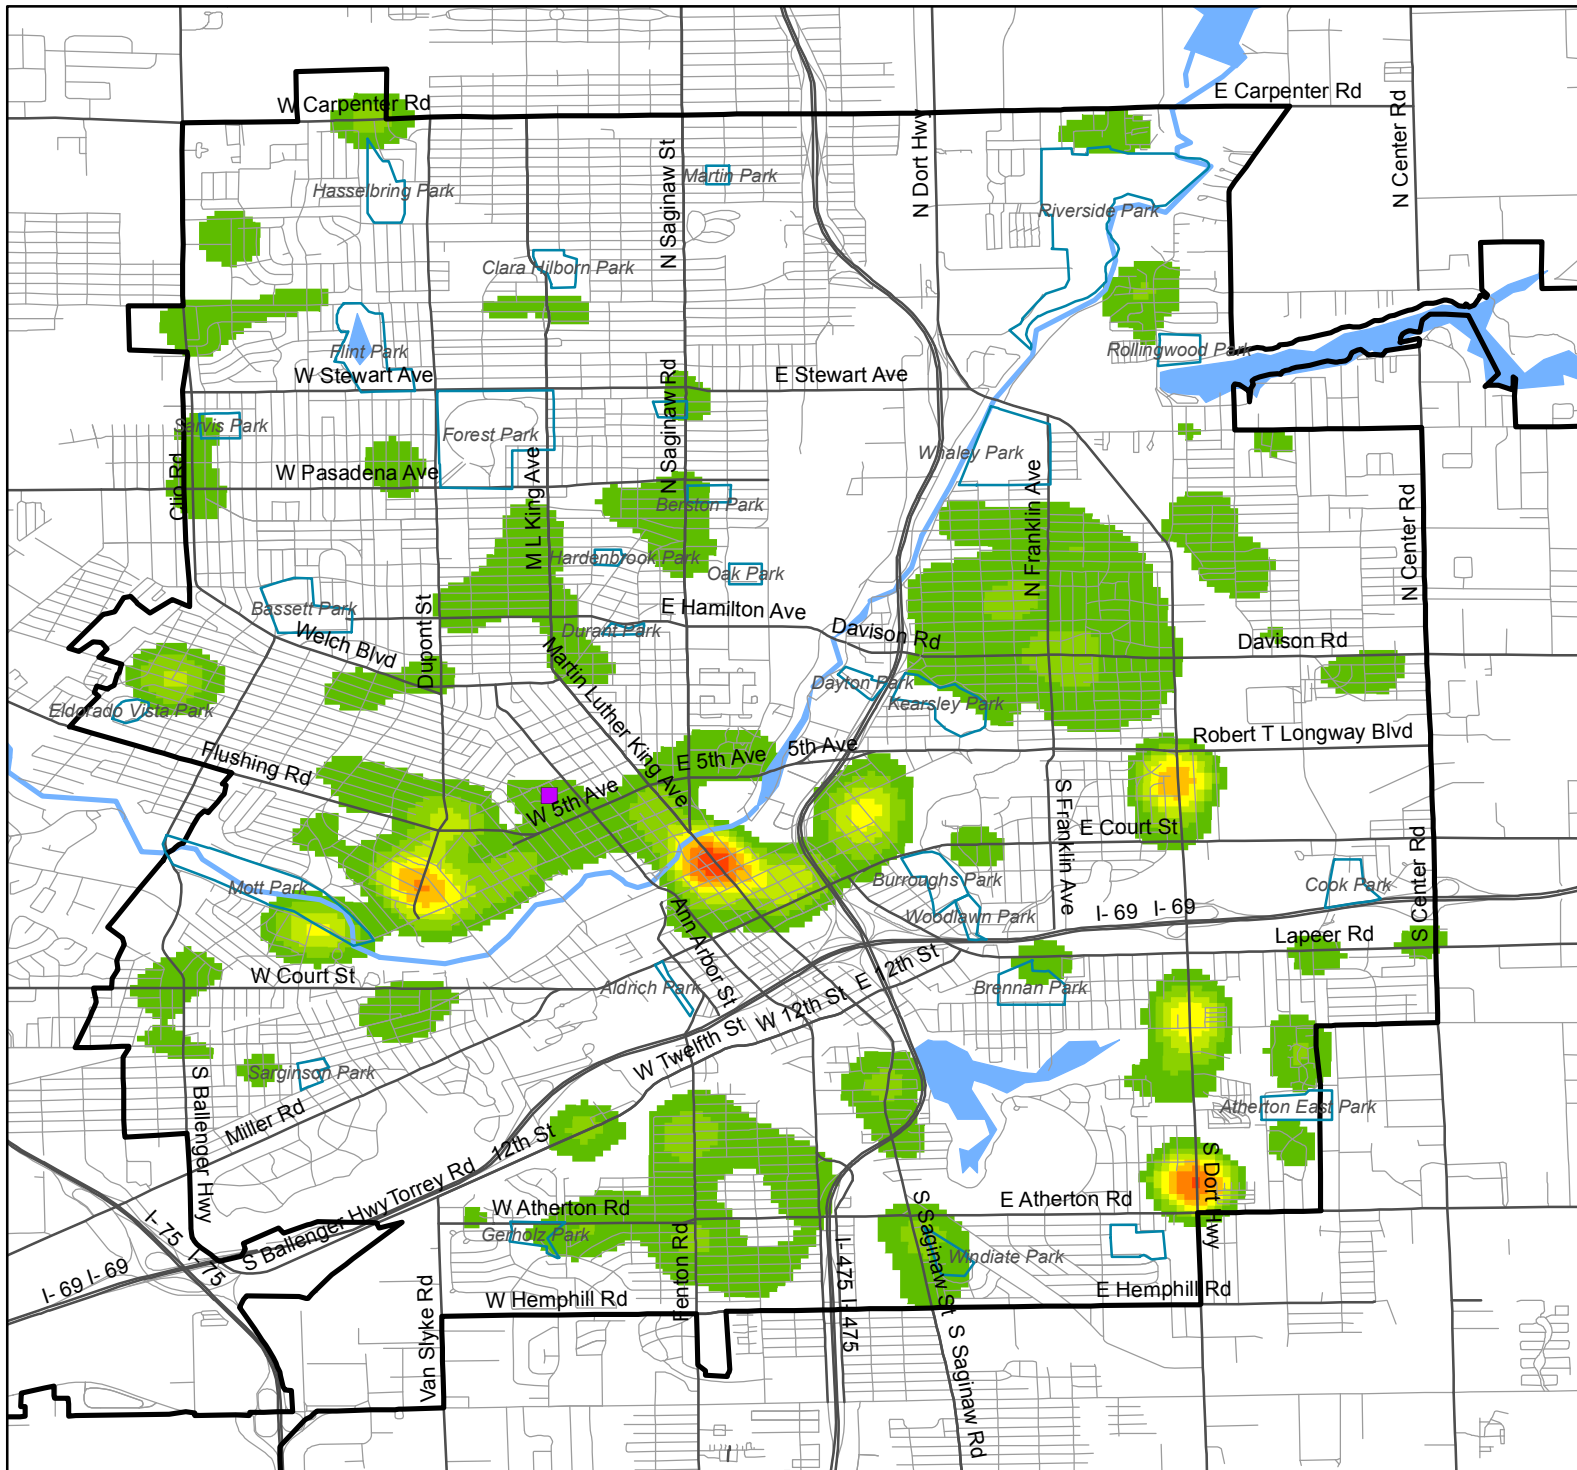

Larceny and Theft Offenses Flint, MI, 2005 - 2012 *Victims under 25*

Incidents per square mile calculated using the Kernel Density function in ArcGIS

■ Hurley Hospital

□ Parks

□ City of Flint

Incidents per square mile

Michigan Youth Violence Prevention Center

Prevention RESEARCH CENTER of MICHIGAN

Safe & Healthy Futures