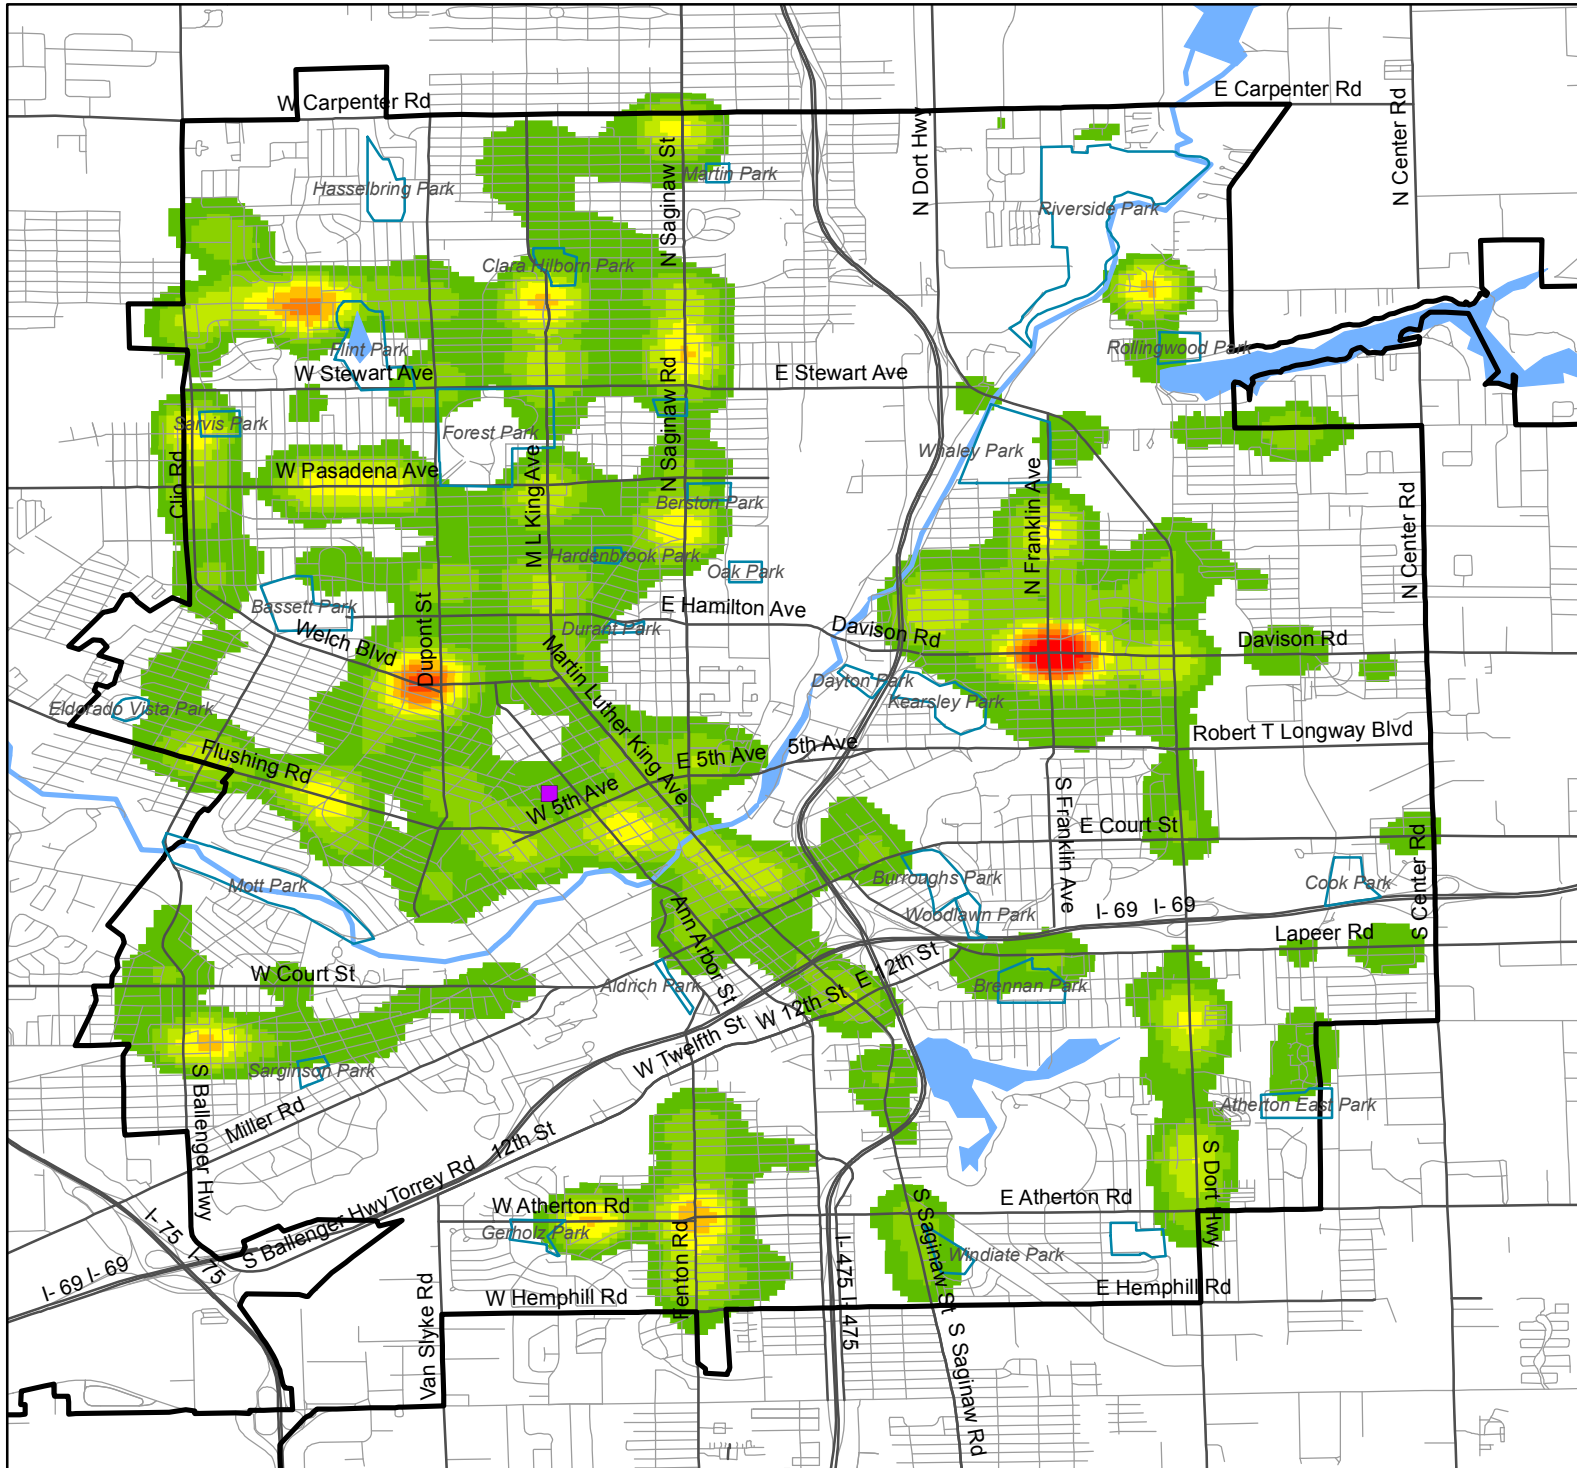

Robbery Flint, MI, 2005 - 2013

Incidents per square mile calculated using the Kernel Density function in ArcGIS

Hurley Hospital

Parks

City of Flint

Incidents per square mile

Michigan Youth Violence Prevention Center

Prevention RESEARCH CENTER of MICHIGAN

Safe & Healthy Futures

For more info, visit: miyvp.org or prcmi.org