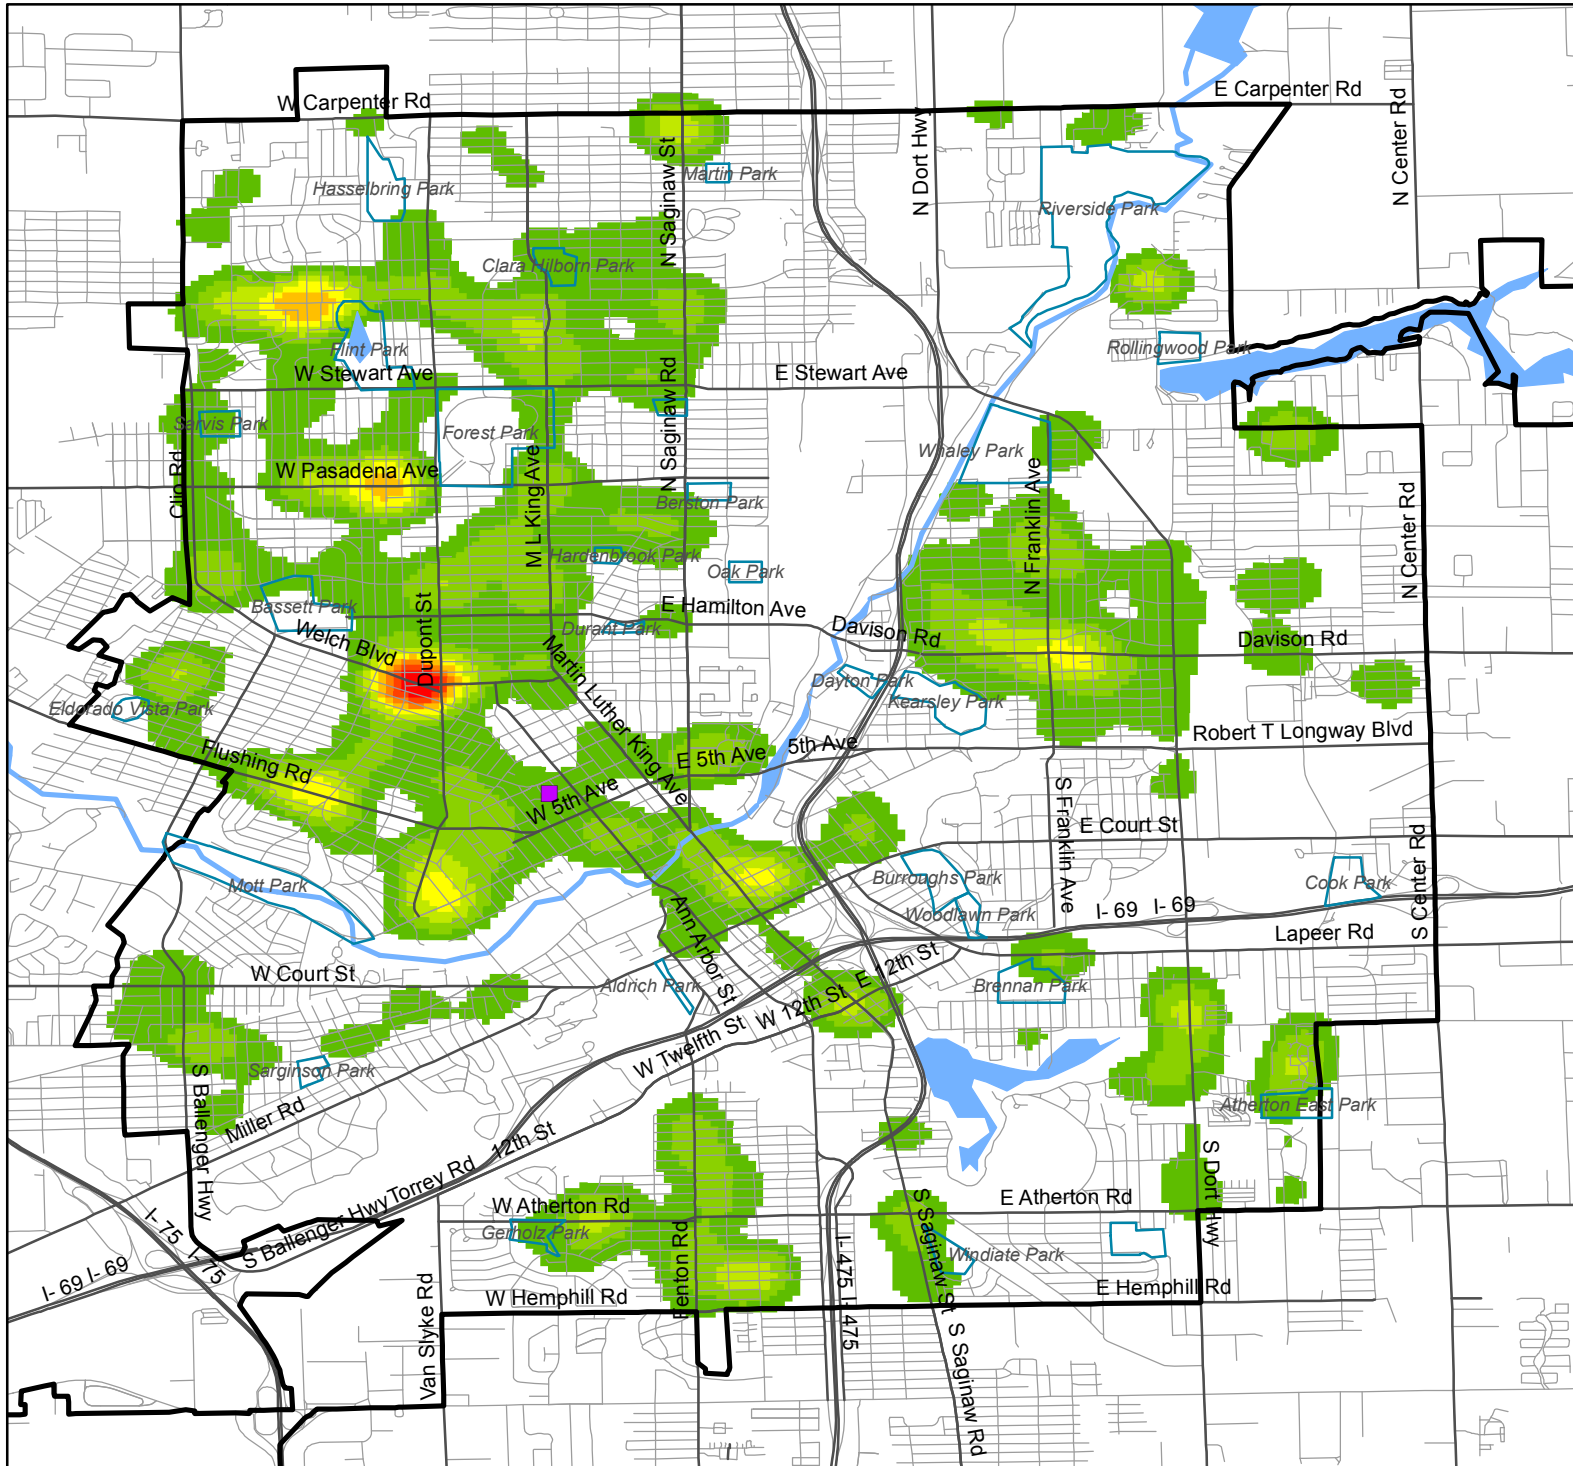

# Victims under 25

Incidents per square mile calculated using the Kernel Density function in ArcGIS

 Hurley Hospital

 Parks

 City of Flint

### Incidents per square mile

Michigan  
Youth Violence  
Prevention Center

**Prevention**  
RESEARCH  
CENTER of  
**MICHIGAN**

Safe & Healthy Futures

For more info, visit: [miyvp.org](http://miyvp.org) or [prcmi.org](http://prcmi.org)