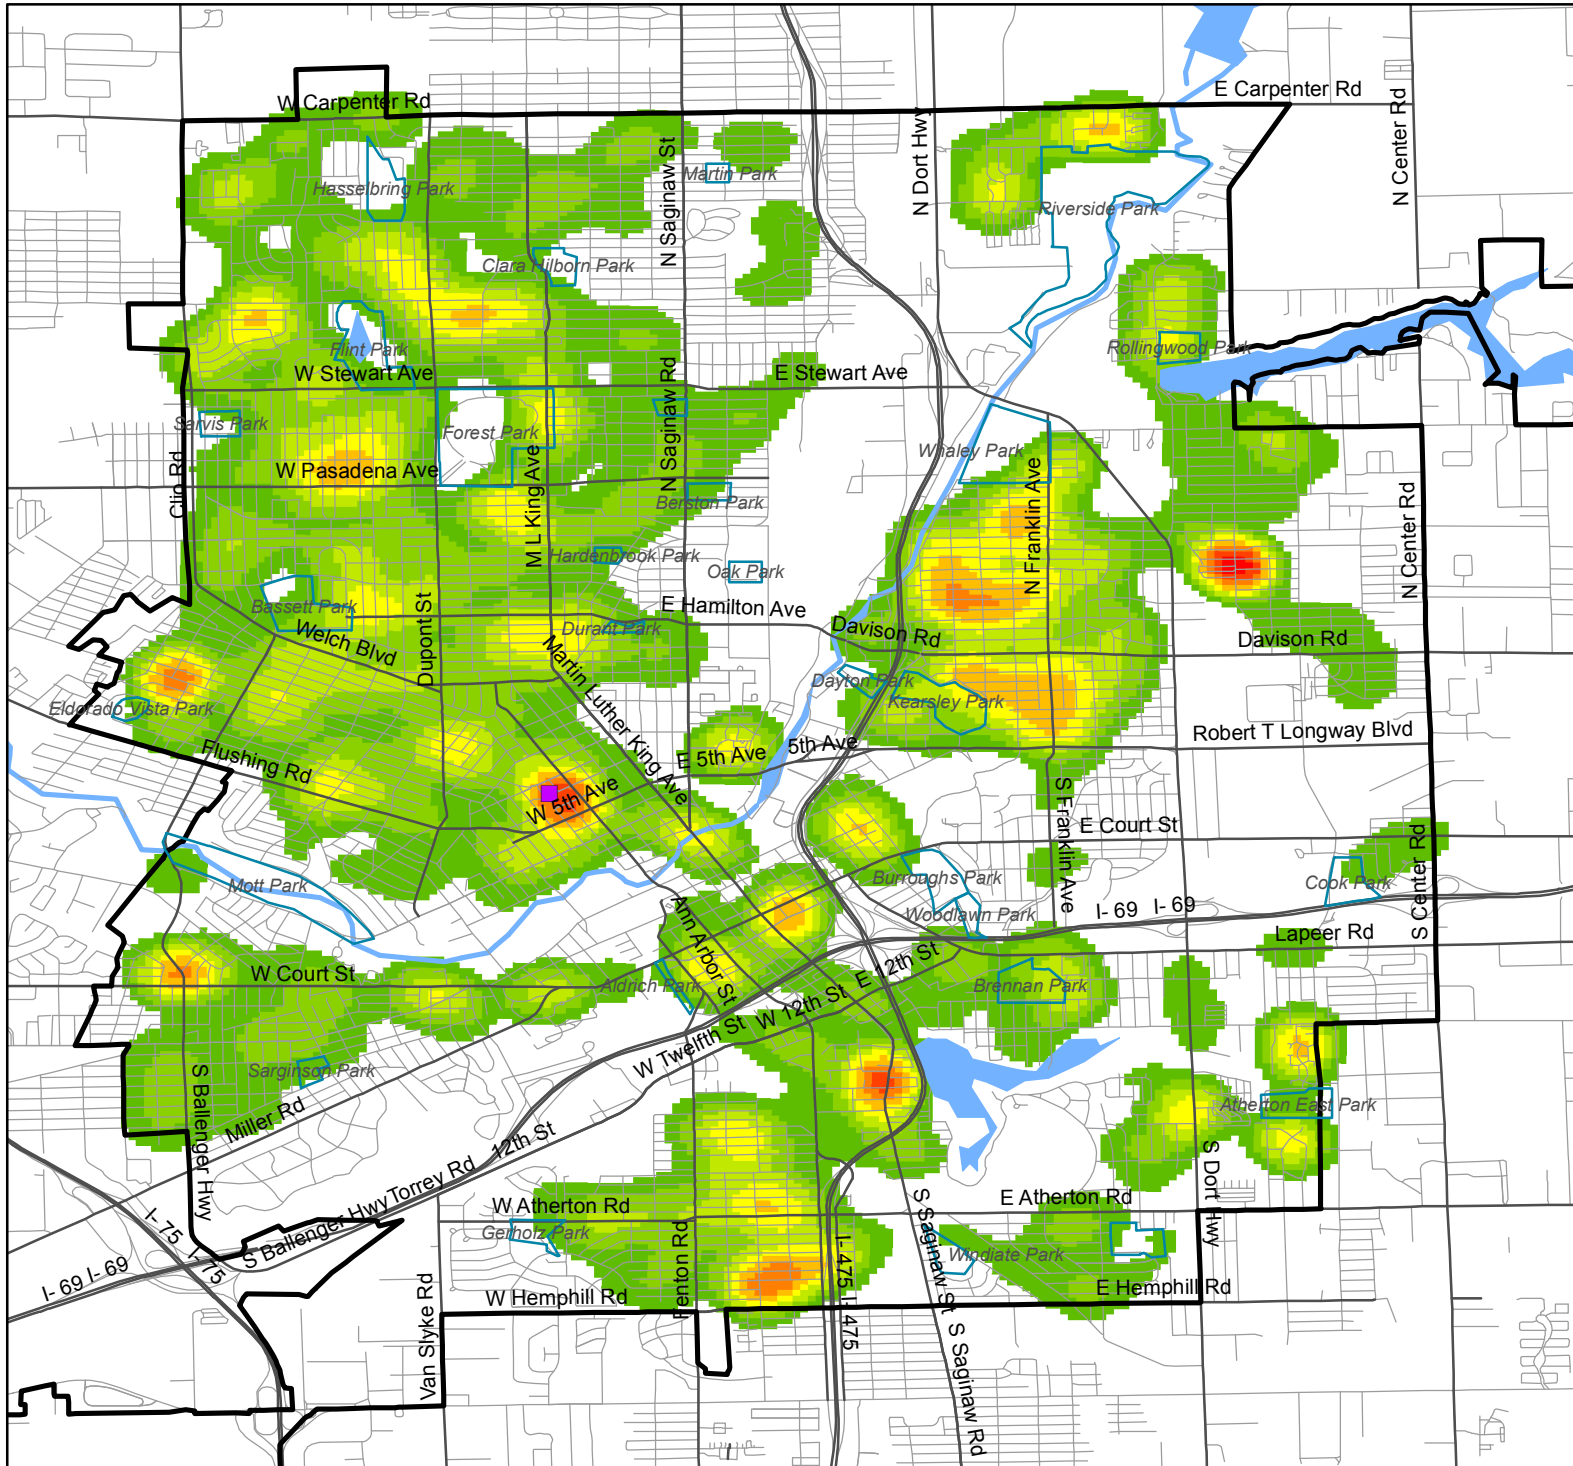

Sex Offenses, Forcible Flint, MI, 2005 - 2013

Victims under 25

Incidents per square mile calculated using the Kernel Density function in ArcGIS

■ Hurley Hospital

□ Parks

□ City of Flint

Incidents per square mile

Michigan Youth Violence Prevention Center

Prevention RESEARCH CENTER of MICHIGAN

Safe & Healthy Futures