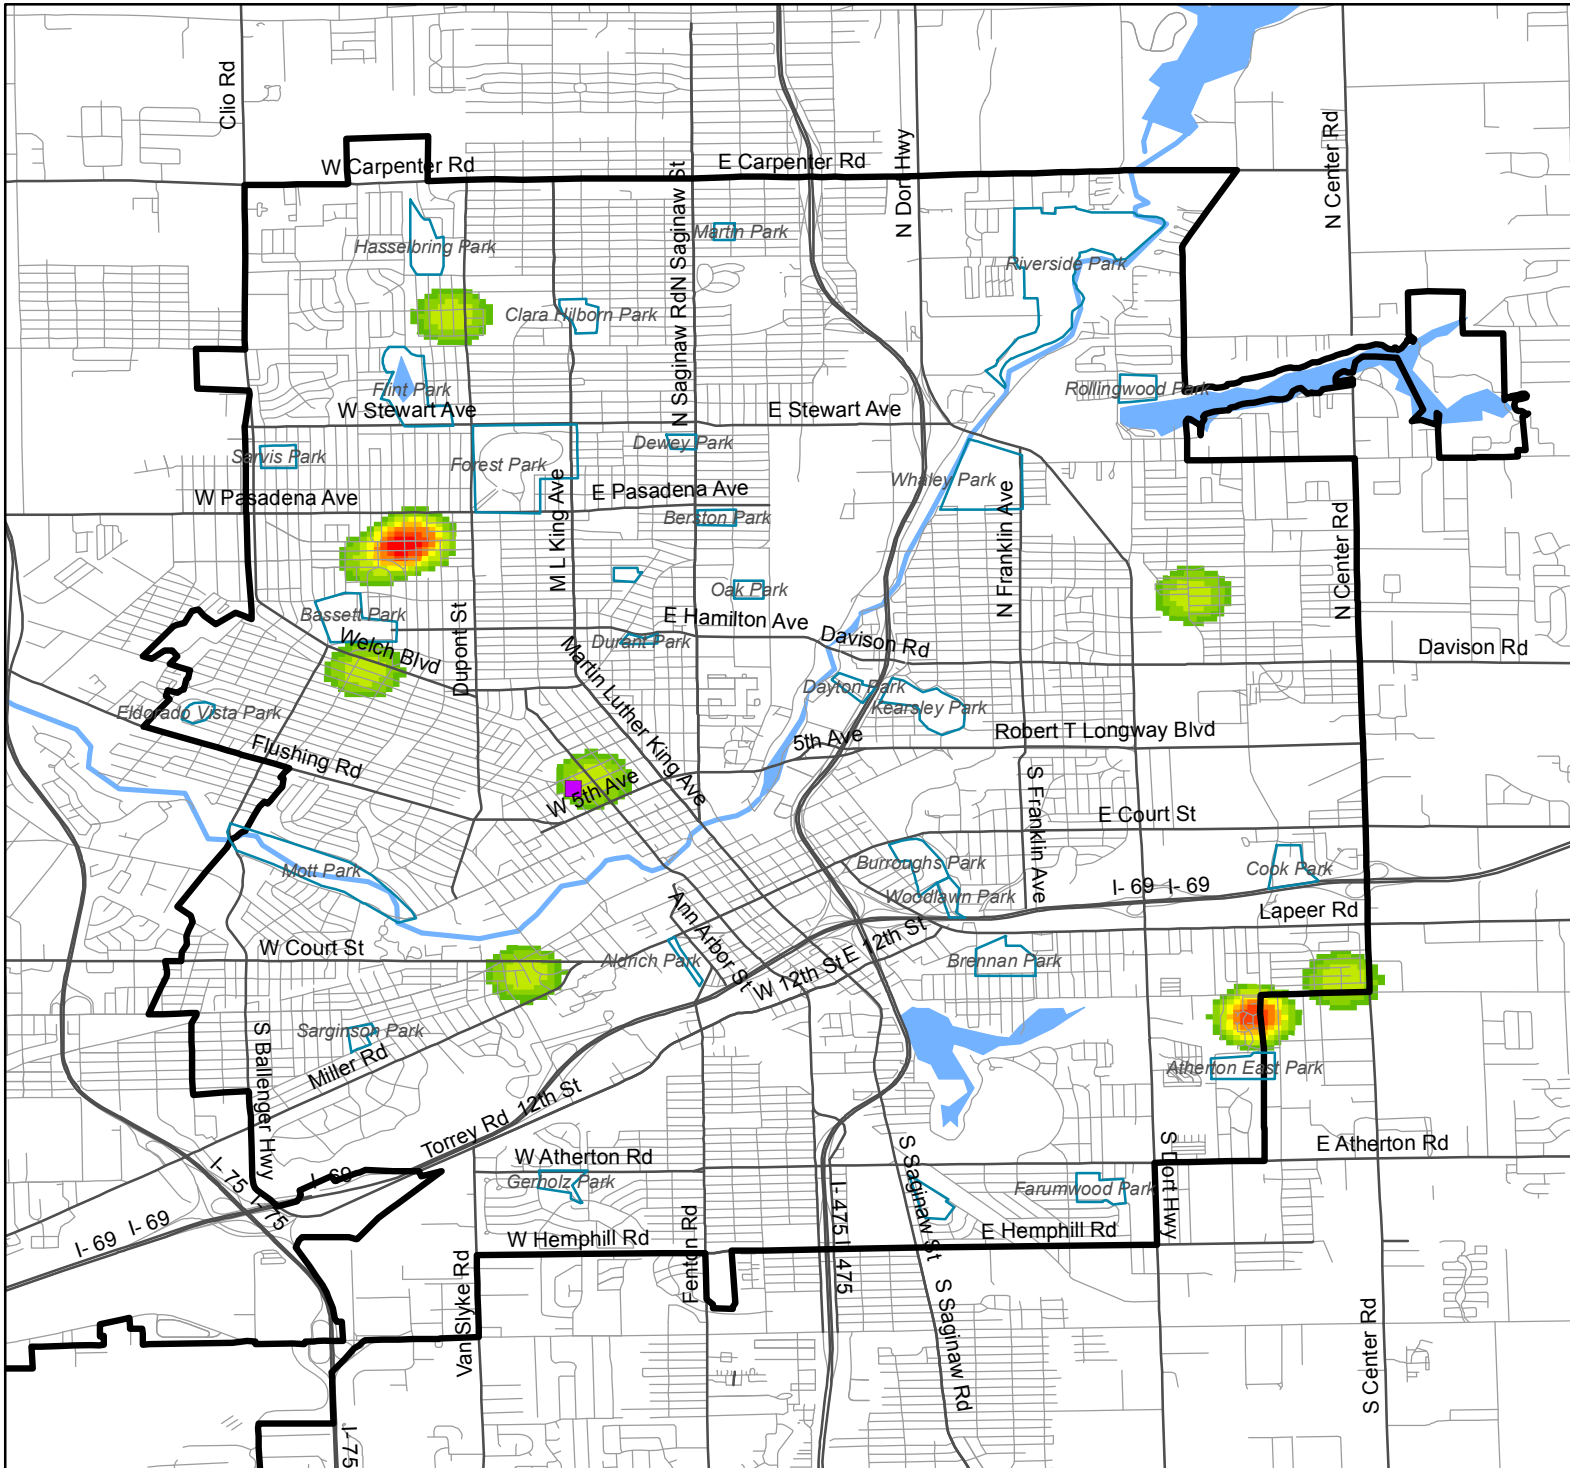

Arson Flint, MI, 2014

Victims under 25

Incidents per square mile calculated using the Kernel Density function in ArcGIS

- Hurley Hospital
- Parks
- City of Flint

Incidents per square mile

- < 4
- 4 - 7
- 7 - 11
- 11 - 15
- 15 - 19
- 19 - 22
- 22 - 26
- 26 - 30
- > 30

For more info, visit: miyvc.org or prcmi.org