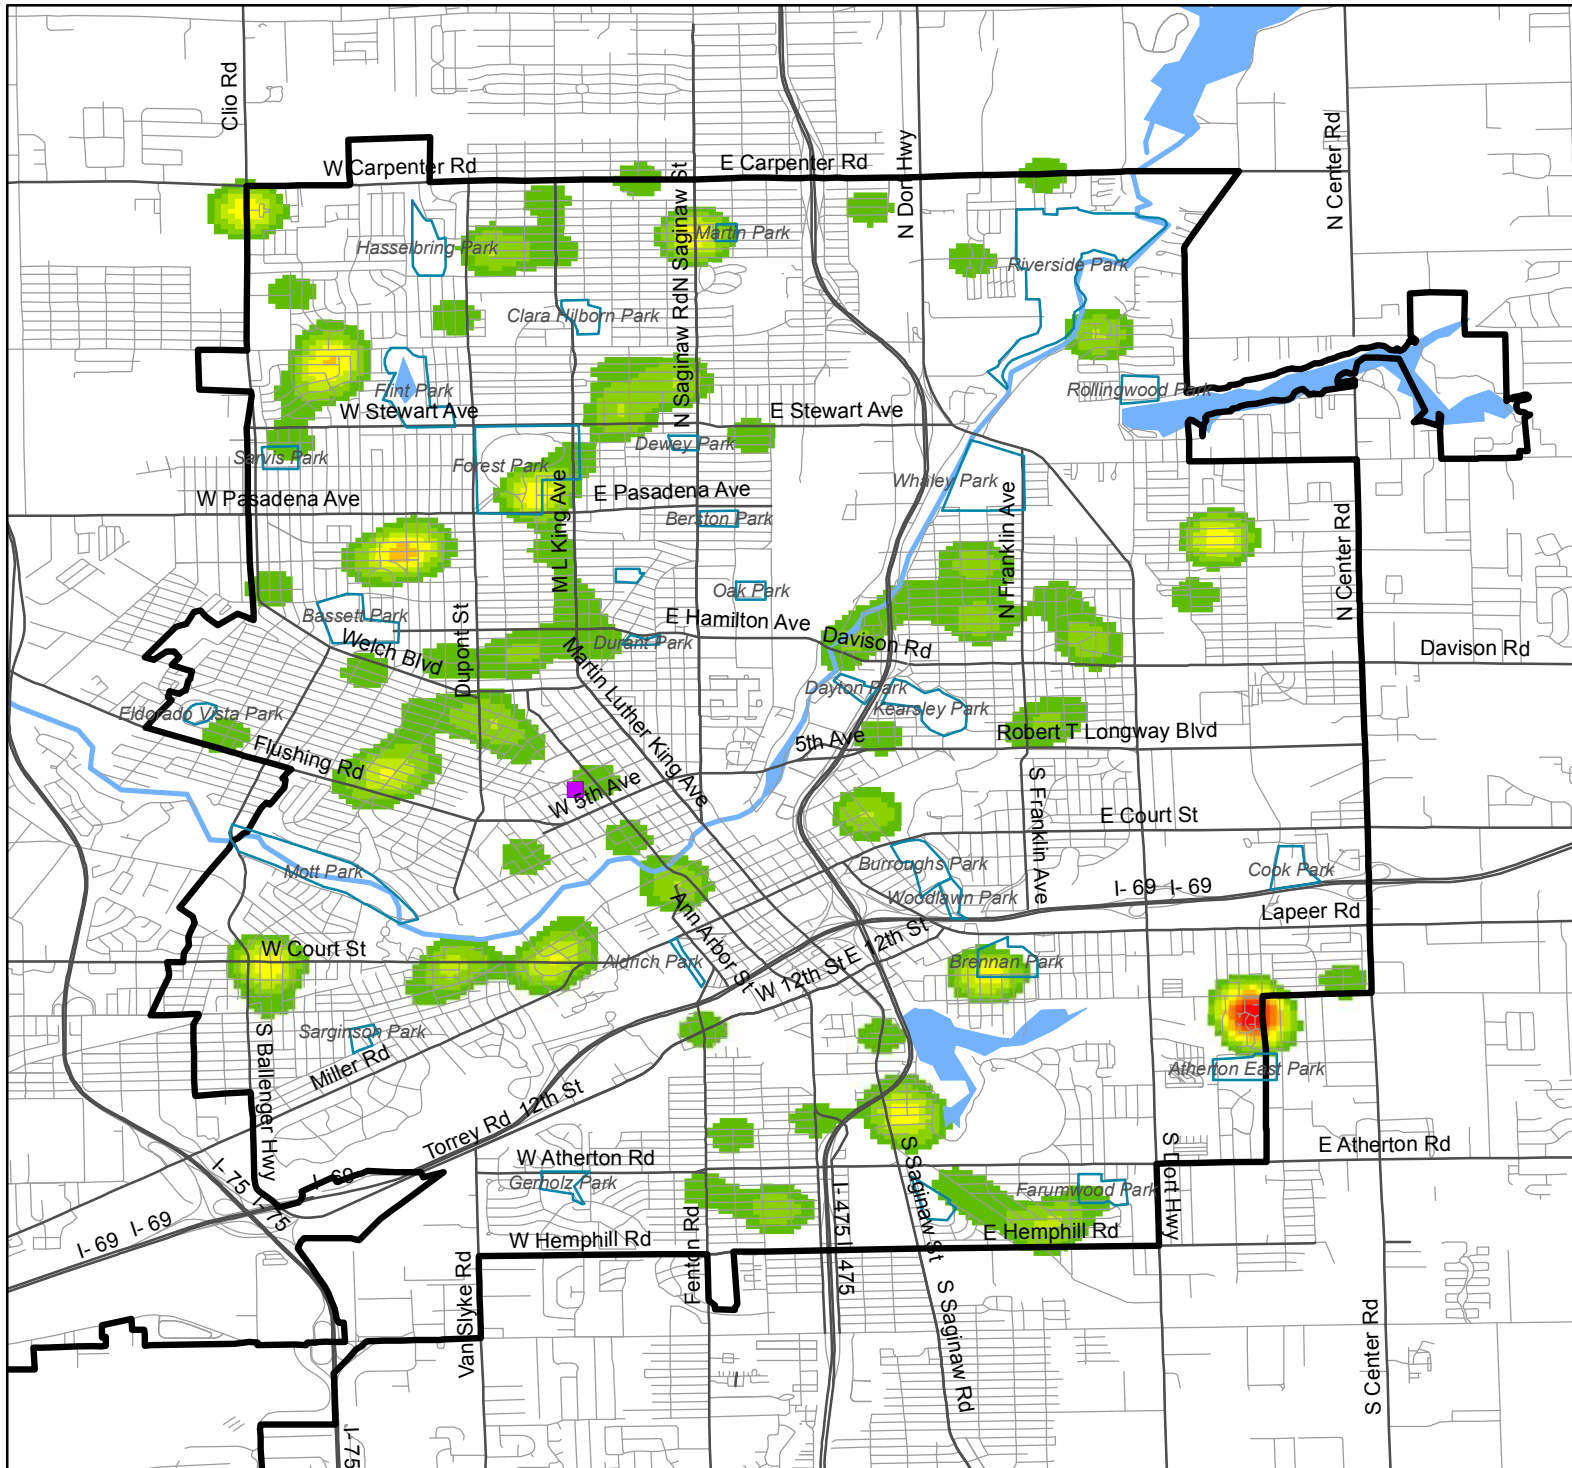

Arson Flint, MI, 2005 - 2014

Victims under 25

Incidents per square mile calculated using the Kernel Density function in ArcGIS

- Hurley Hospital
- Parks
- City of Flint

Incidents per square mile

- < 10
- 10 - 19
- 19 - 29
- 29 - 38
- 38 - 48
- 48 - 58
- 58 - 67
- 67 - 77
- > 77

0 0.75 1.5 Miles

For more info, visit: miyvc.org or prcmi.org