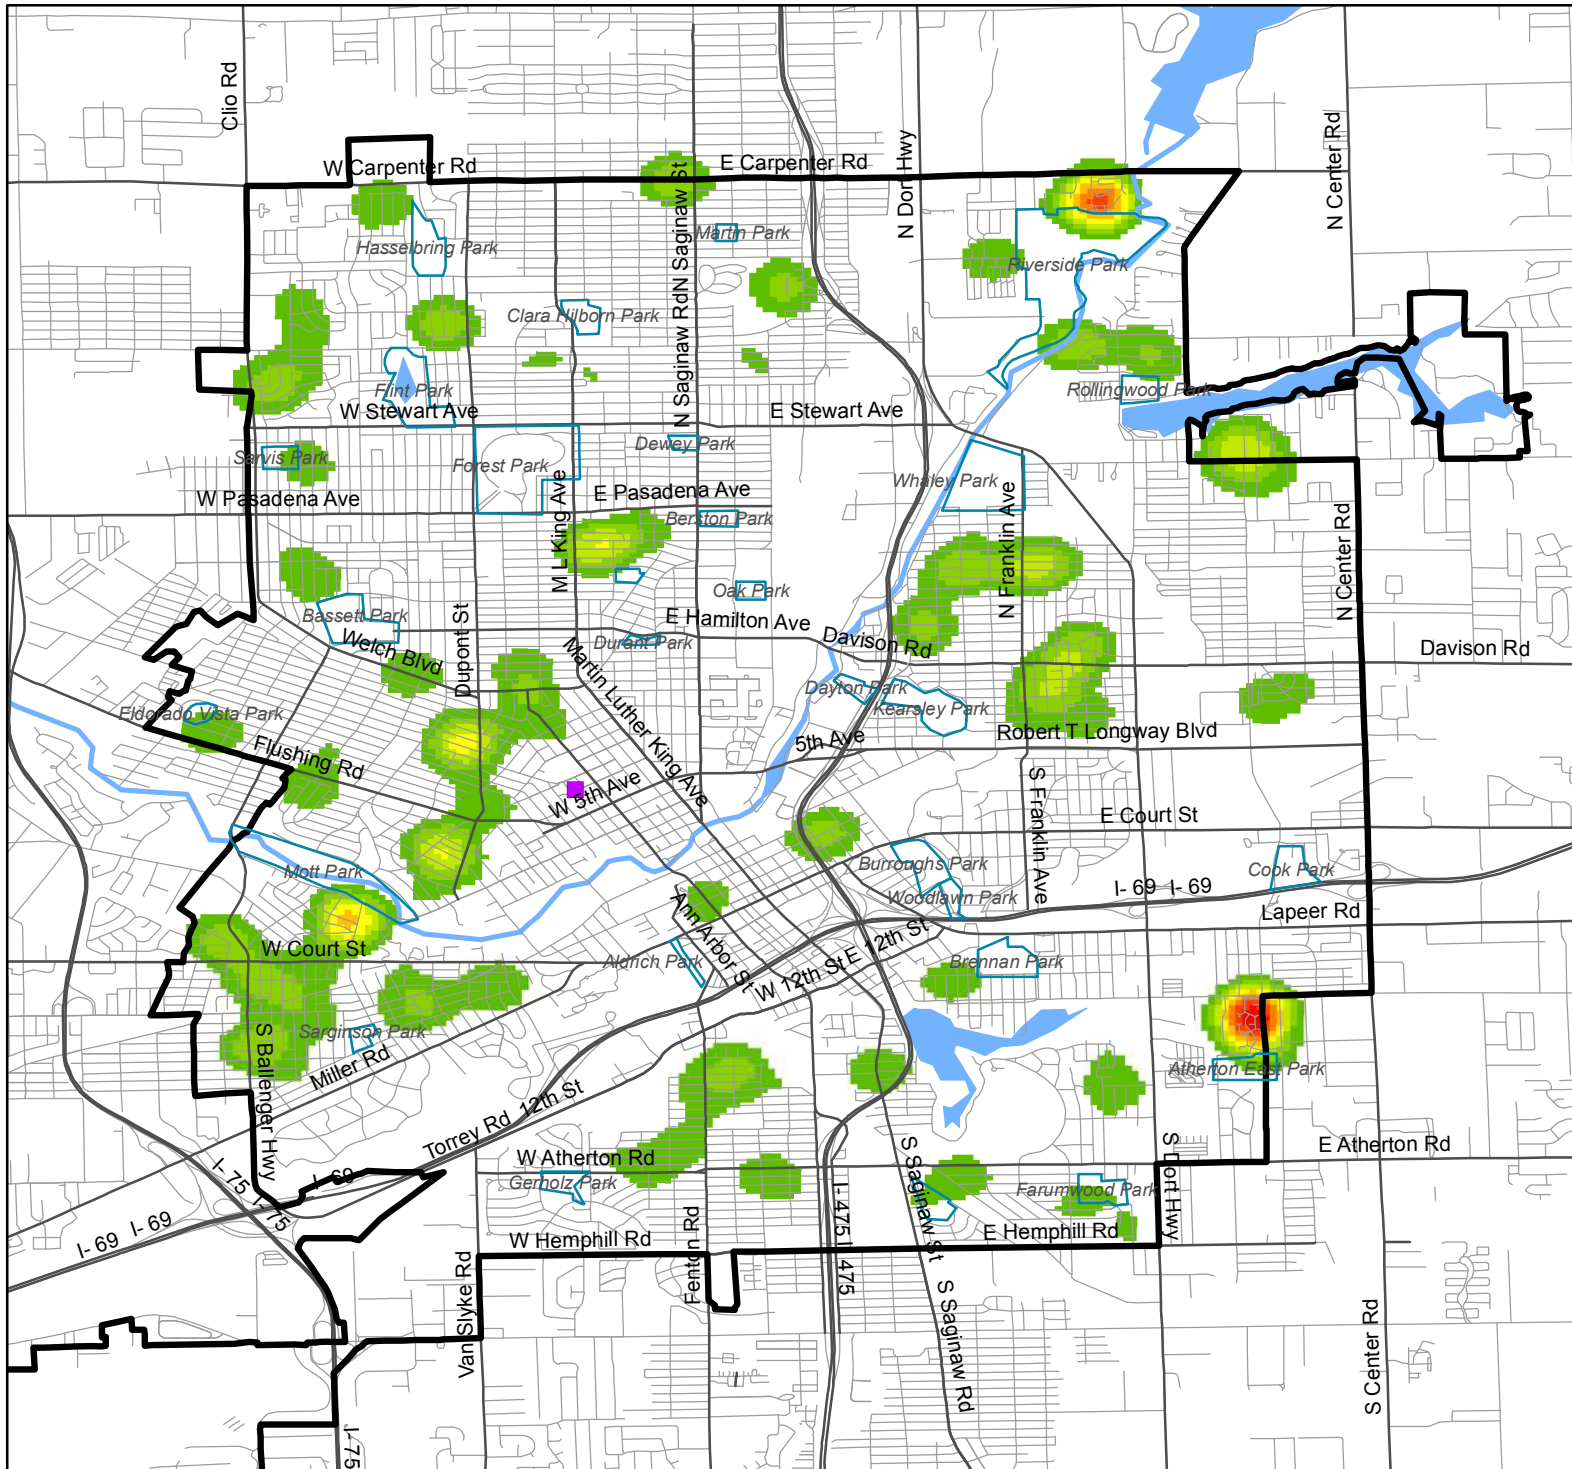

Burglary & Breaking and Entering

Flint, MI, 2014

Victims under 25

Incidents per square mile calculated using the Kernel Density function in ArcGIS

- Hurley Hospital
- Parks
- City of Flint

Incidents per square mile

- < 15
- 15 - 31
- 31 - 46
- 46 - 61
- 61 - 76
- 76 - 92
- 92 - 107
- 107 - 122
- > 122

0 0.75 1.5 Miles

For more info, visit: miyvc.org or prcmi.org