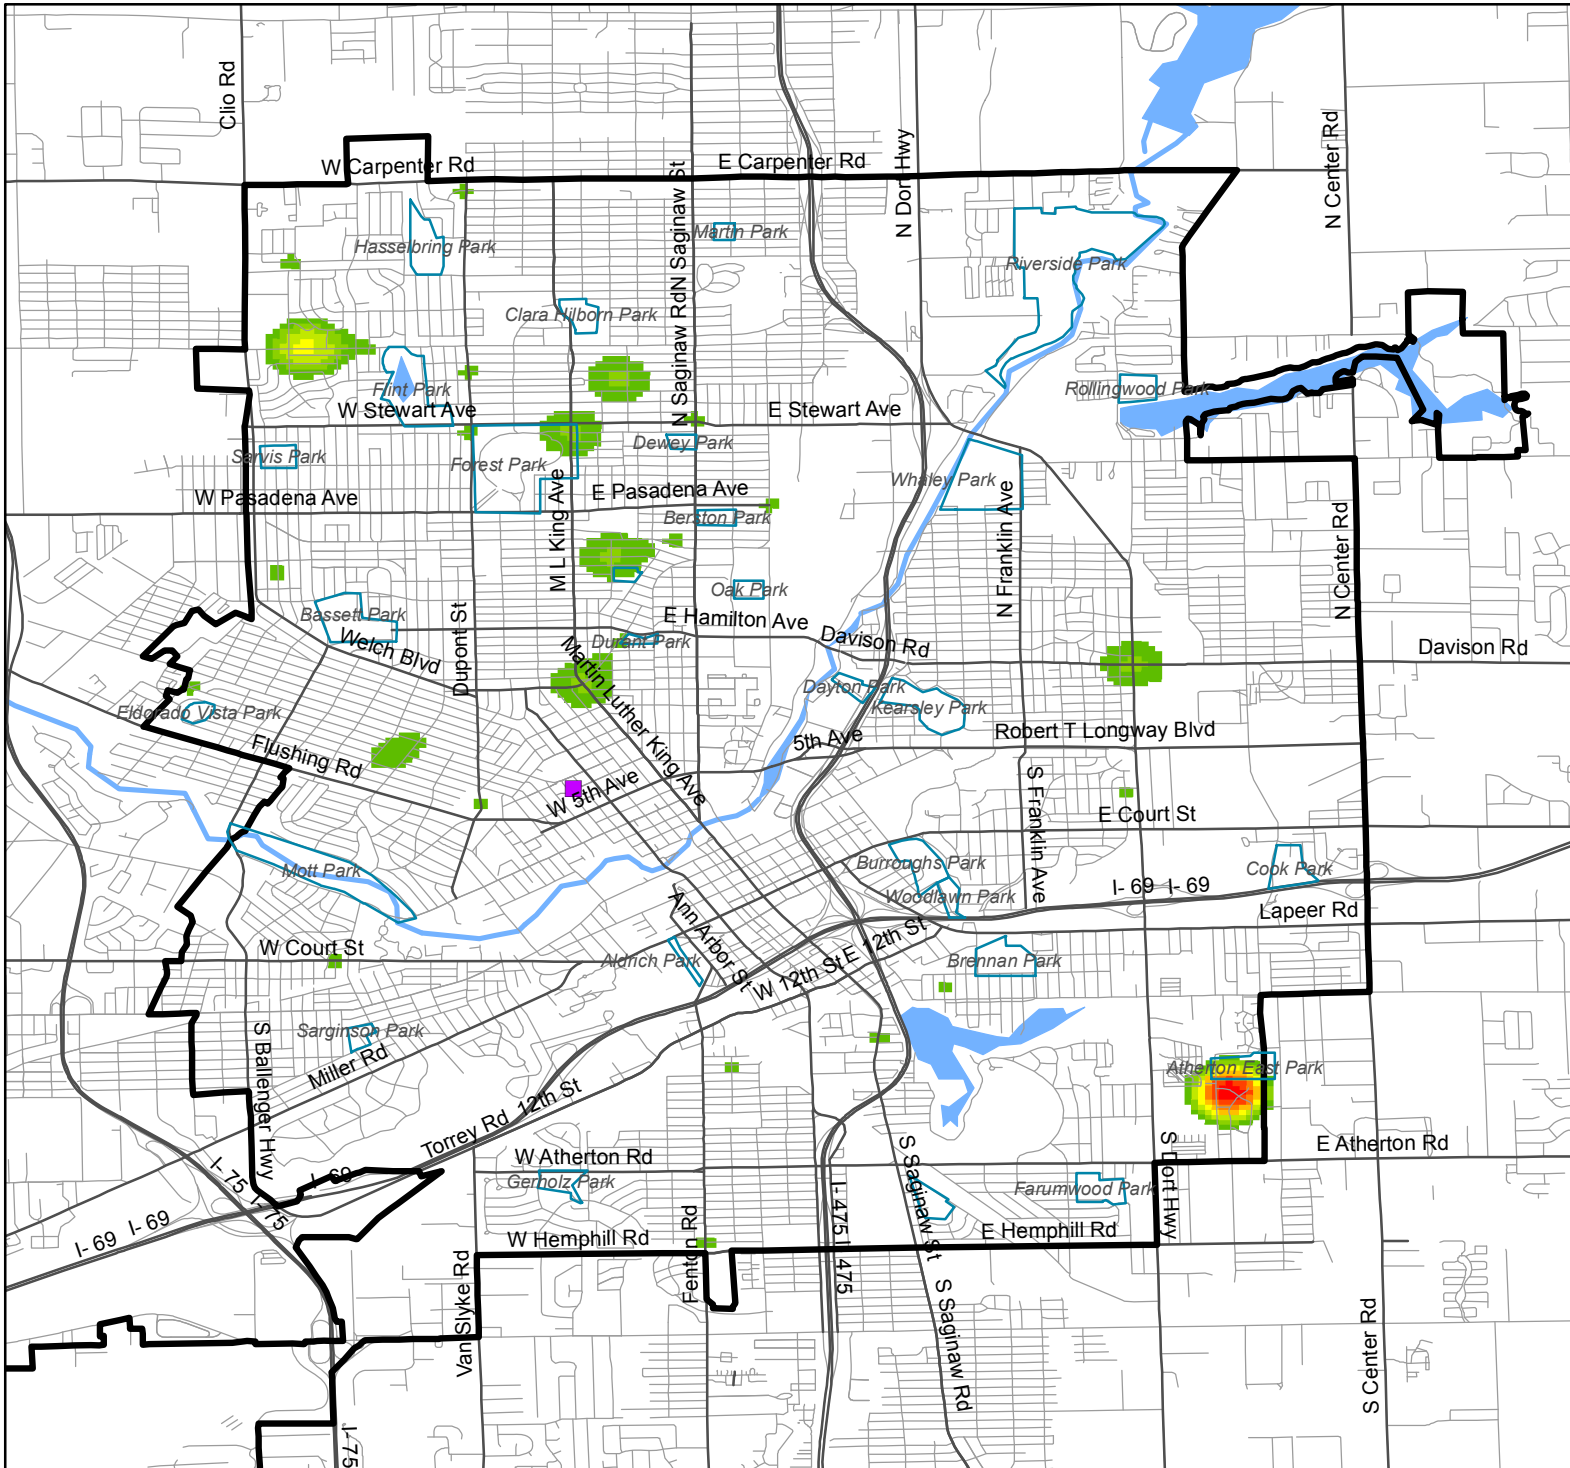

Homicide Flint, MI, 2014

Incidents per square mile calculated using the Kernel Density function in ArcGIS

- Hurley Hospital
- Parks
- City of Flint

Incidents per square mile

- < 14
- 14 - 27
- 27 - 41
- 41 - 55
- 55 - 69
- 69 - 83
- 83 - 96
- 96 - 110
- > 110