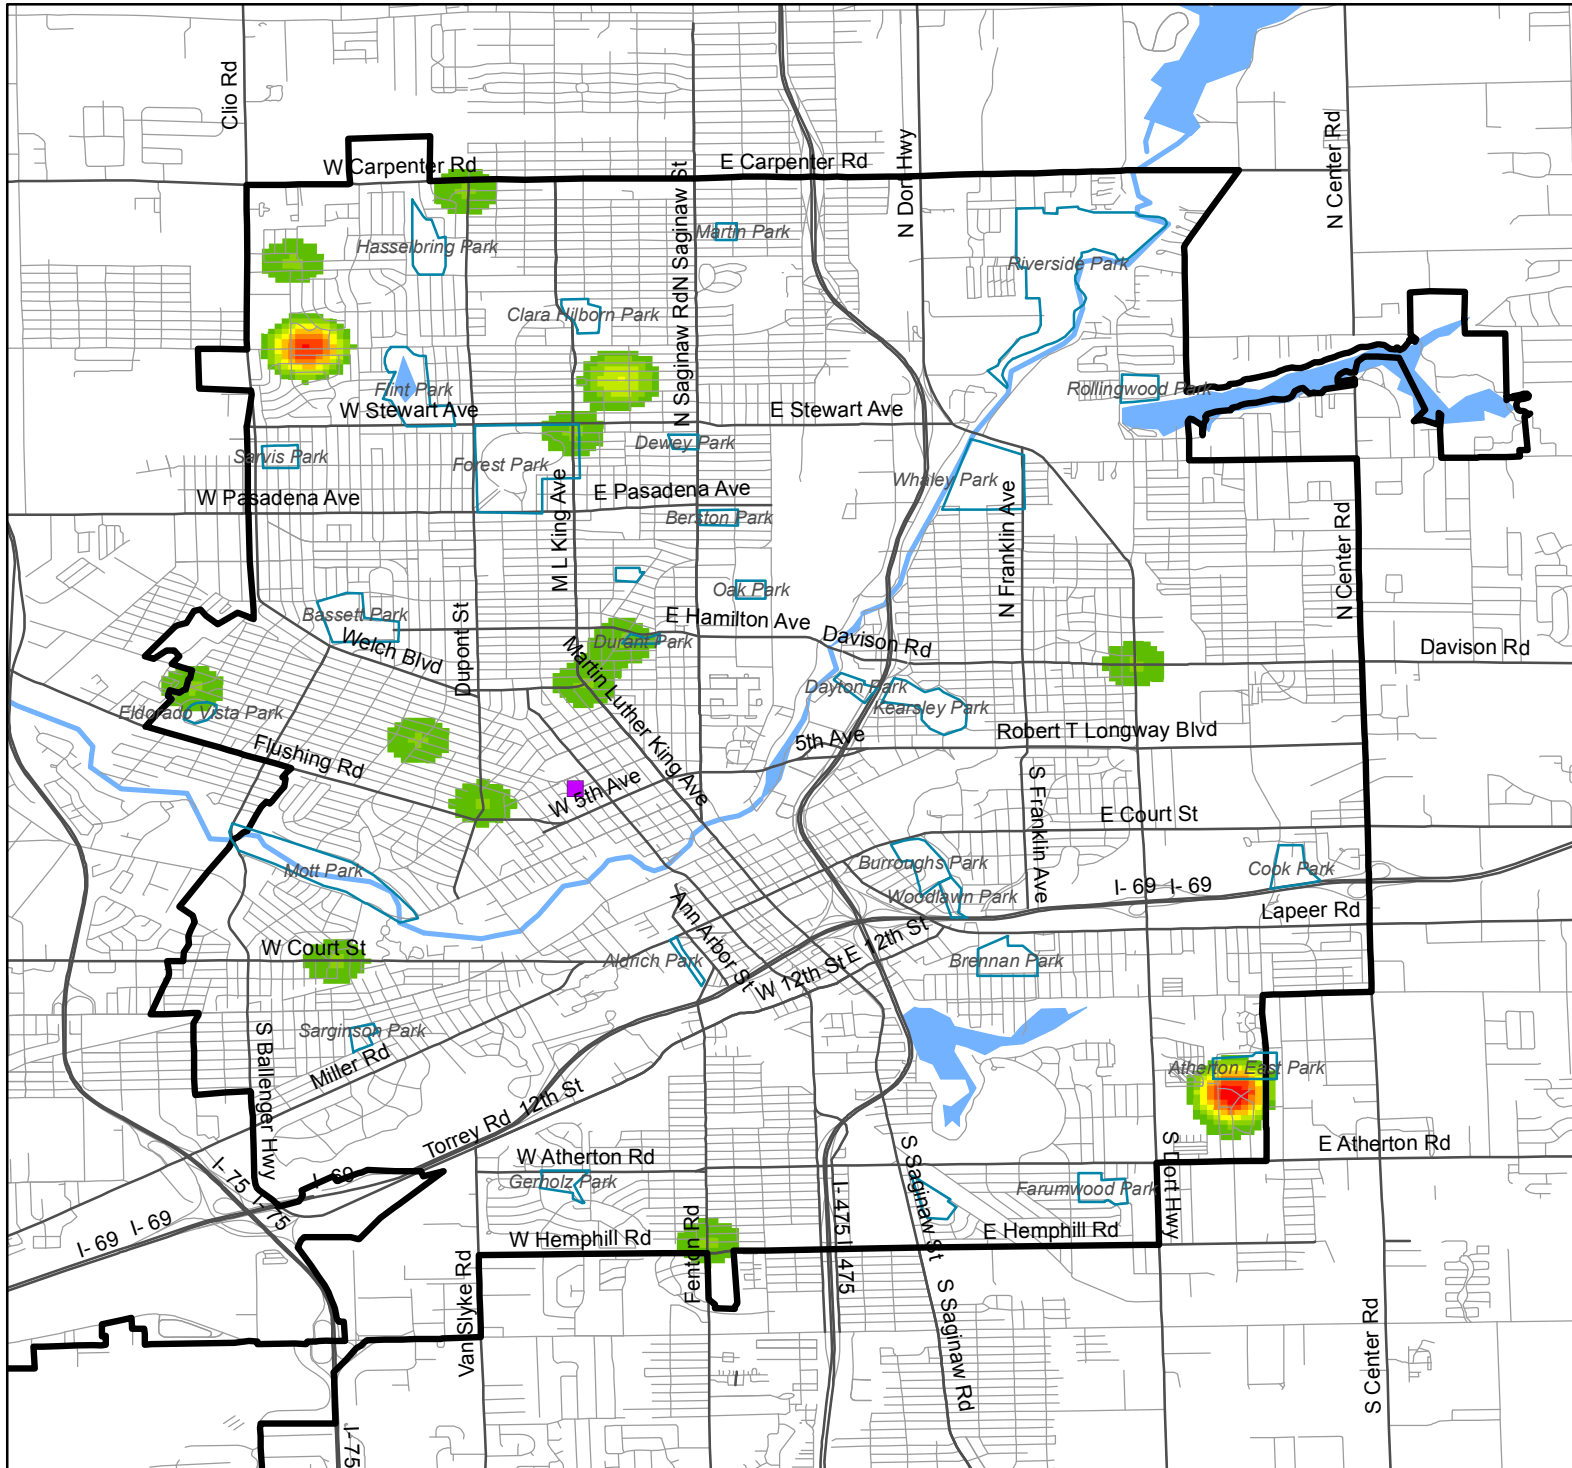

Homicide

Flint, MI, 2014

Victims under 25

Incidents per square mile calculated using the Kernel Density function in ArcGIS

- Hurley Hospital
- Parks
- City of Flint

Incidents per square mile

- < 7
- 7 - 14
- 14 - 22
- 22 - 29
- 29 - 36
- 36 - 43
- 43 - 51
- 51 - 58
- > 58

0 0.75 1.5 Miles

For more info, visit: miyvc.org or prcmi.org