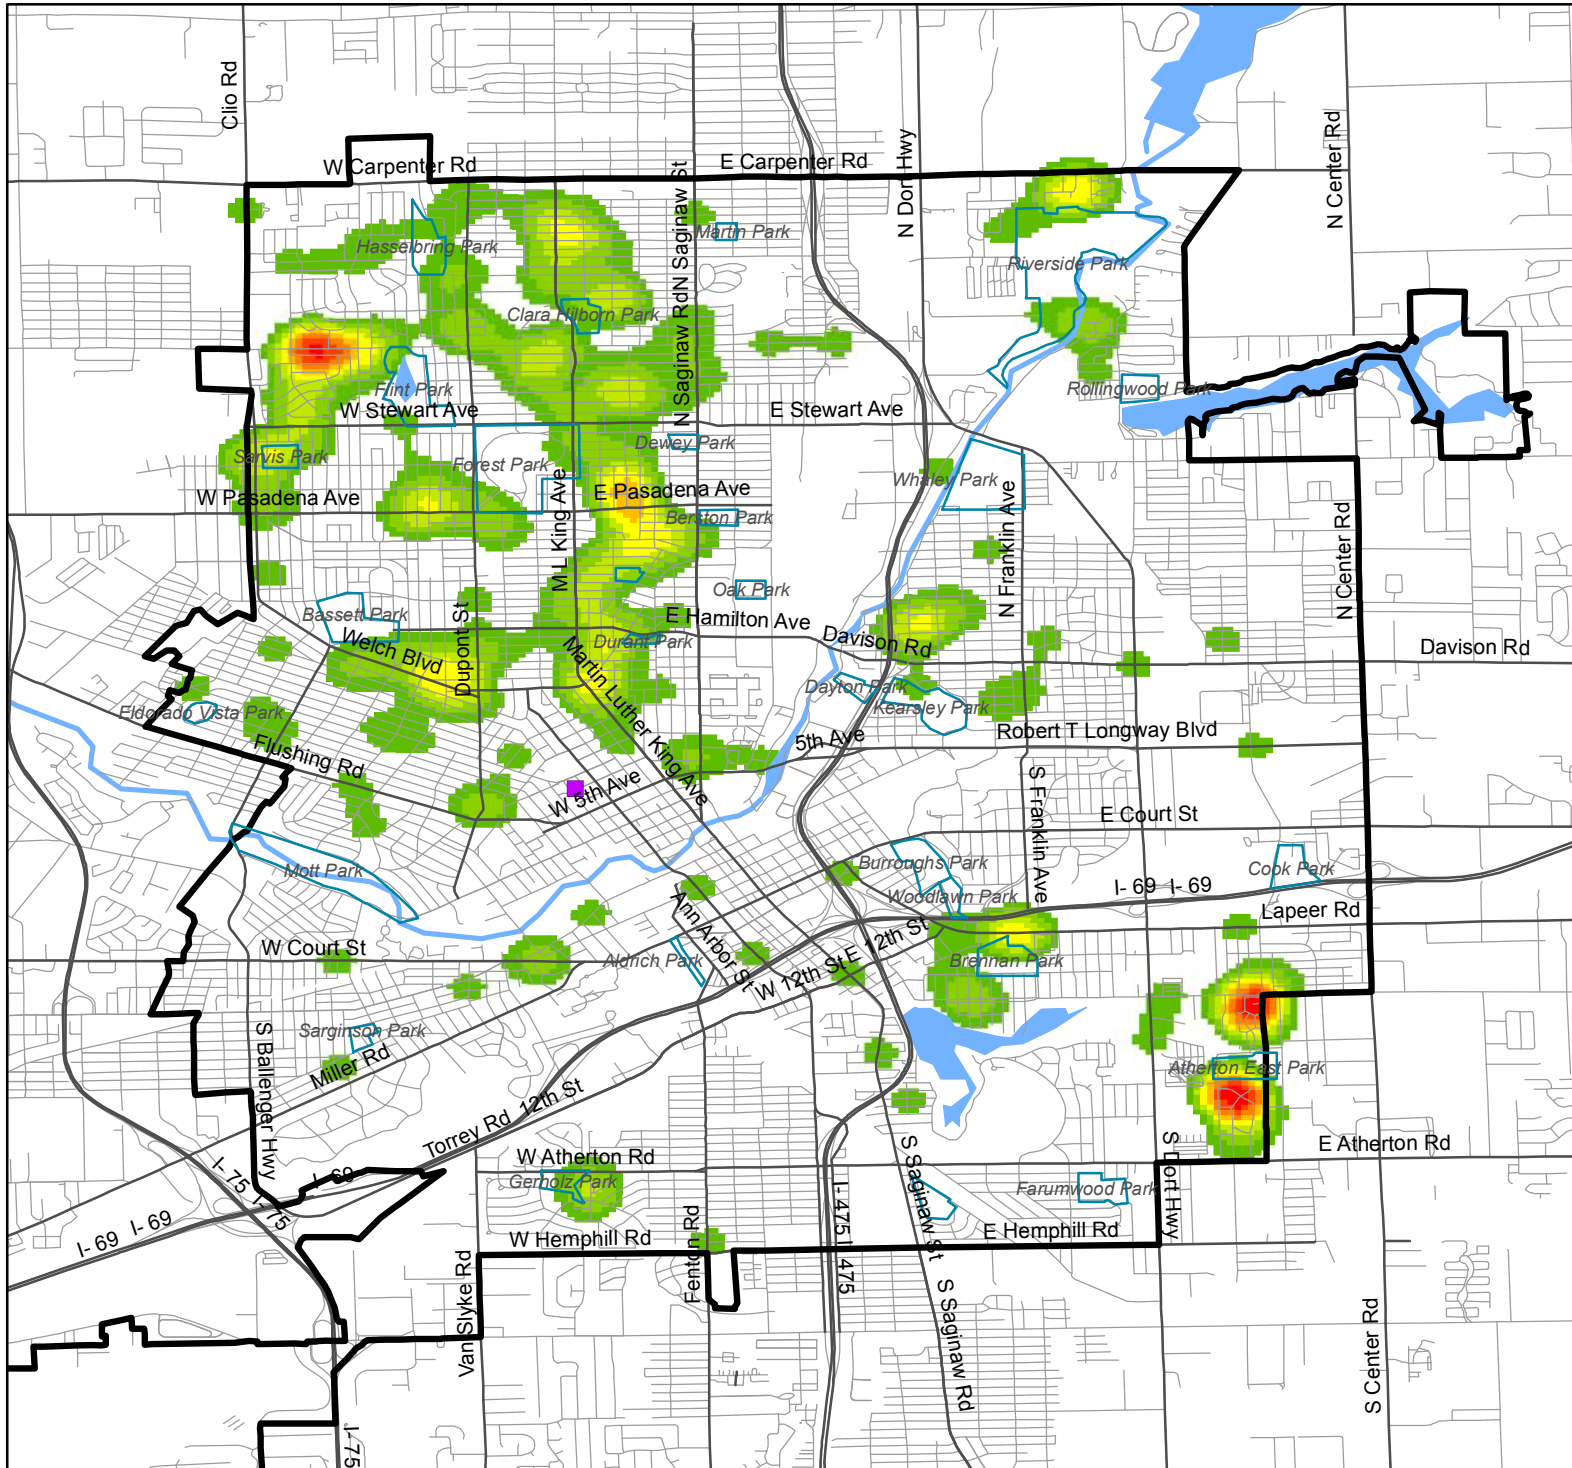

# Homicide Flint, MI, 2005 - 2014

*Victims under 25*

Incidents per square mile calculated using the Kernel Density function in ArcGIS

- Hurley Hospital
- Parks
- City of Flint

### Incidents per square mile

- < 12
- 12 - 23
- 23 - 35
- 35 - 46
- 46 - 58
- 58 - 69
- 69 - 81
- 81 - 92
- > 92

For more info, visit: [miyvc.org](http://miyvc.org) or [prcmi.org](http://prcmi.org)