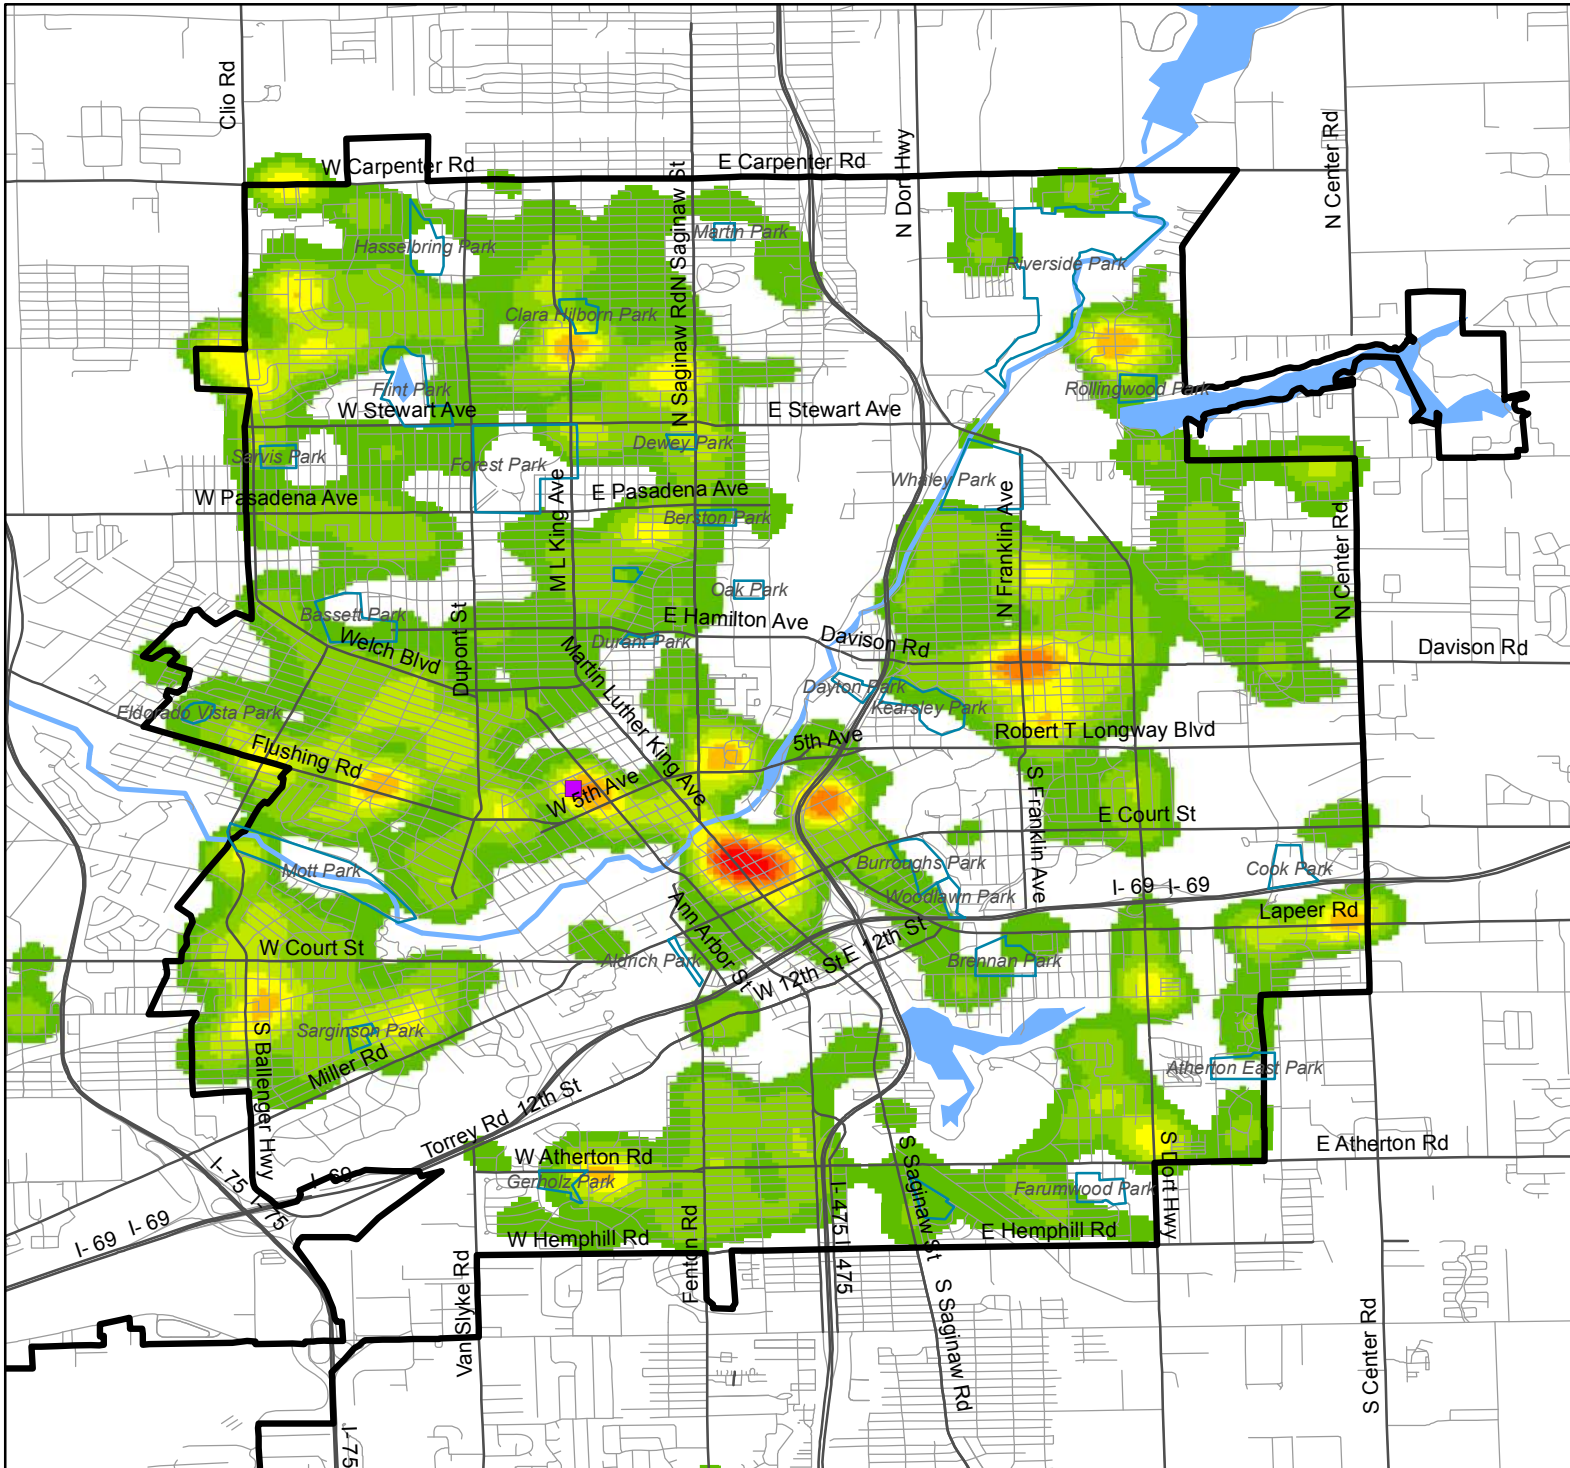

Larceny Flint, MI, 2014

Incidents per square mile calculated using the Kernel Density function in ArcGIS

- Hurley Hospital
- Parks
- City of Flint

Incidents per square mile

For more info, visit: miyvc.org or prcmi.org