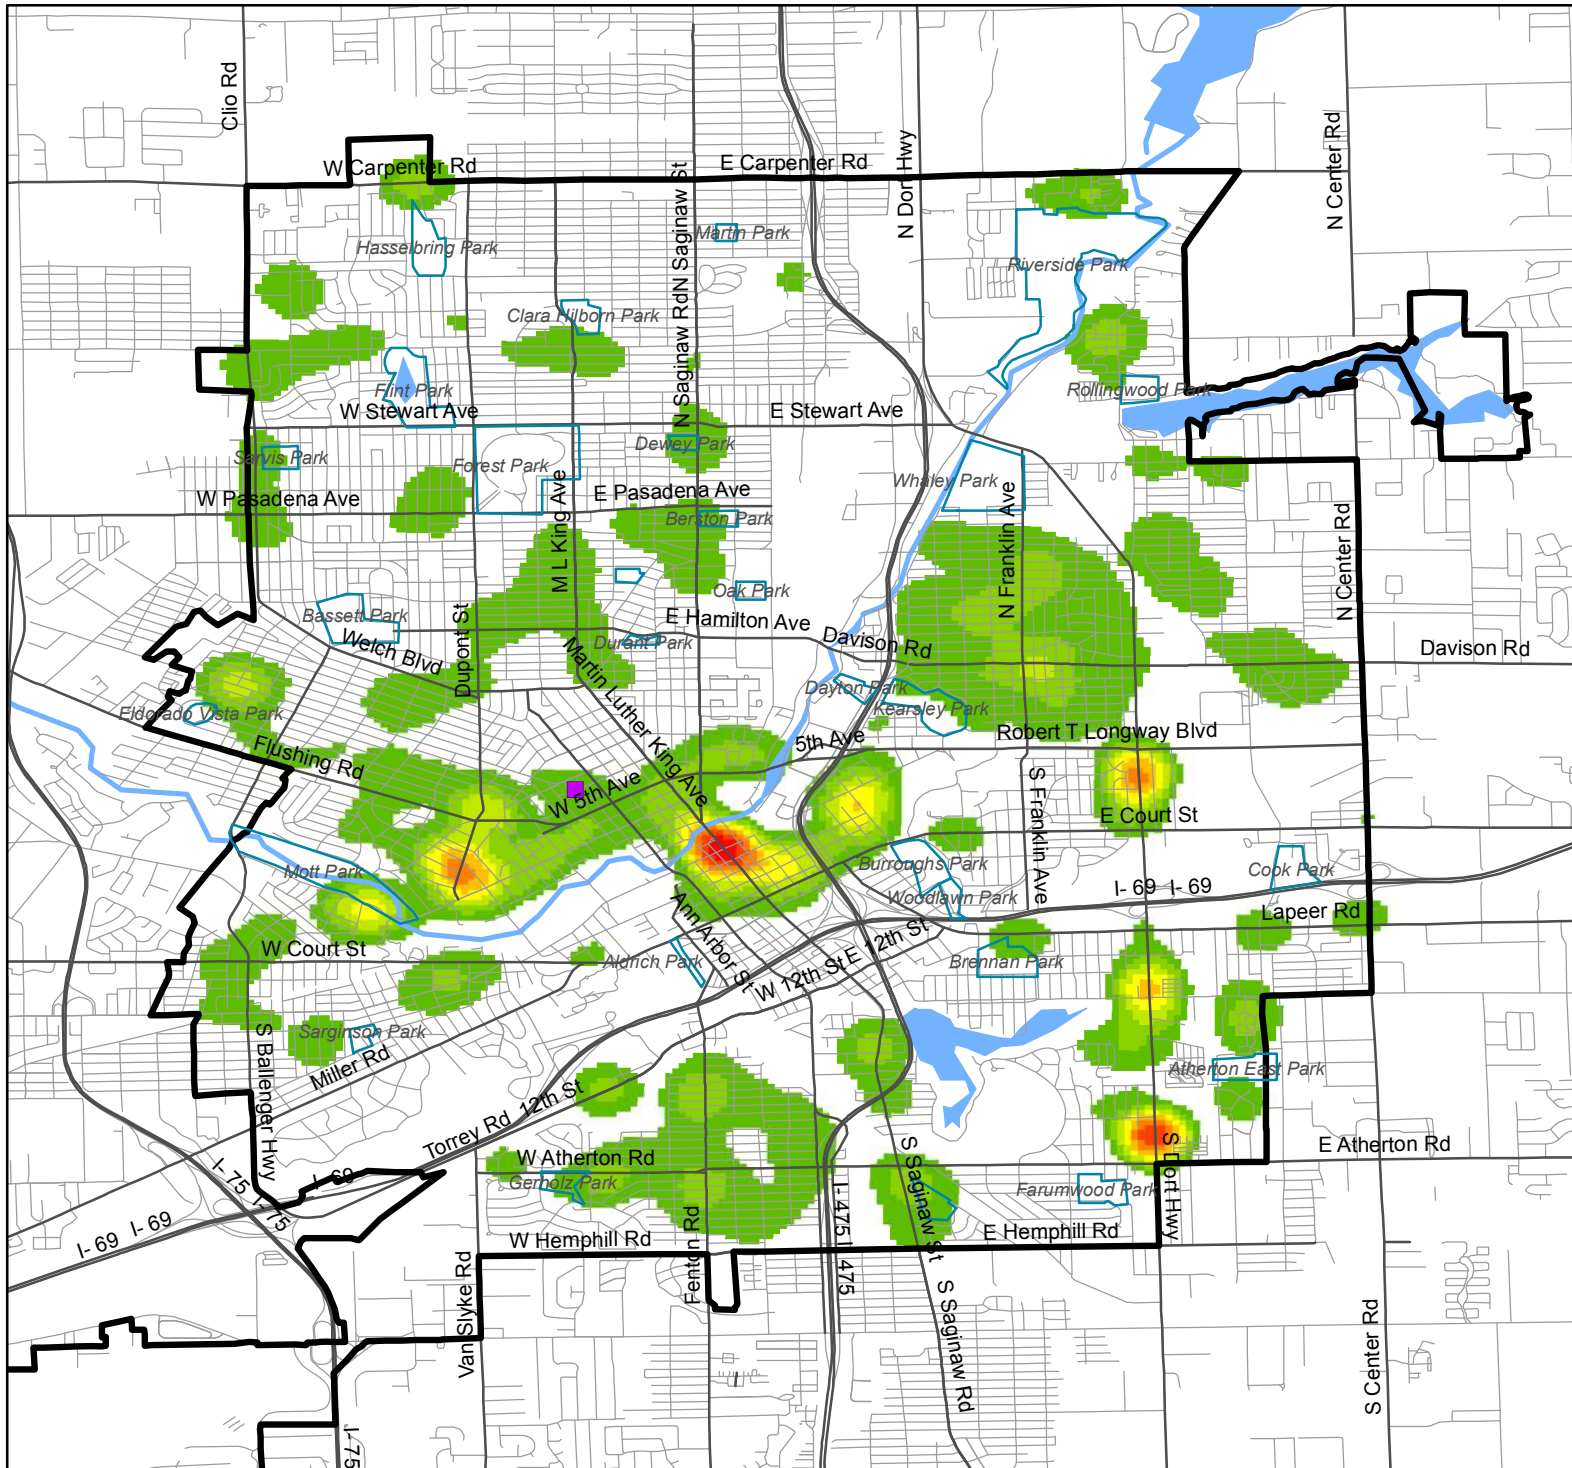

# Larceny Flint, MI, 2005 - 2014

*Victims under 25*

Incidents per square mile calculated using the Kernel Density function in ArcGIS

- Hurley Hospital
- Parks
- City of Flint

### Incidents per square mile

- < 133
- 133 - 266
- 266 - 399
- 399 - 533
- 533 - 666
- 666 - 799
- 799 - 932
- 932 - 1,065
- > 1,065

0 0.75 1.5 Miles

For more info, visit: [miyvc.org](http://miyvc.org) or [prcmi.org](http://prcmi.org)