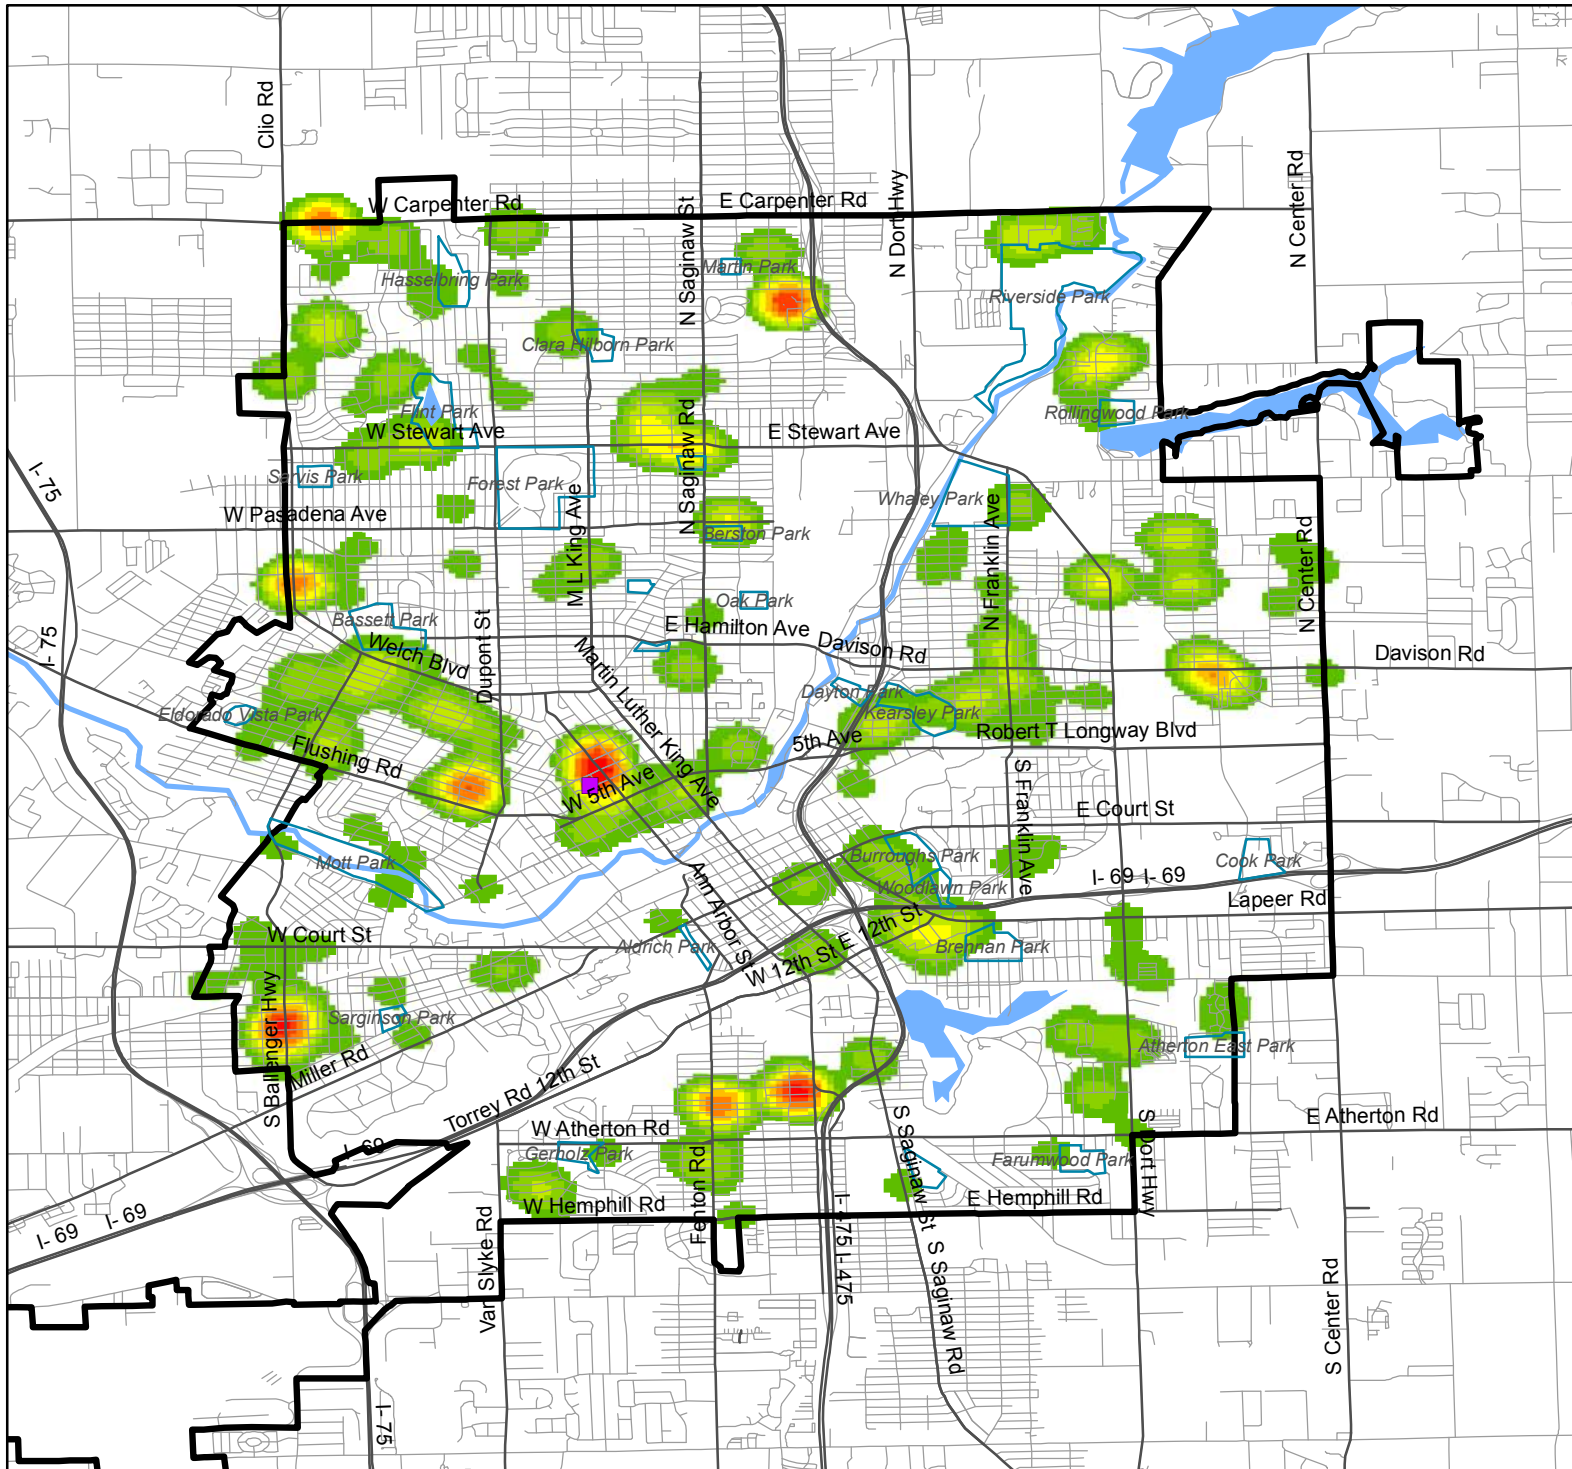

Sex Offenses, Forcible

Flint, MI, 2014

Incidents per square mile calculated using the Kernel Density function in ArcGIS

For more info, visit: miyvc.org or prcmi.org