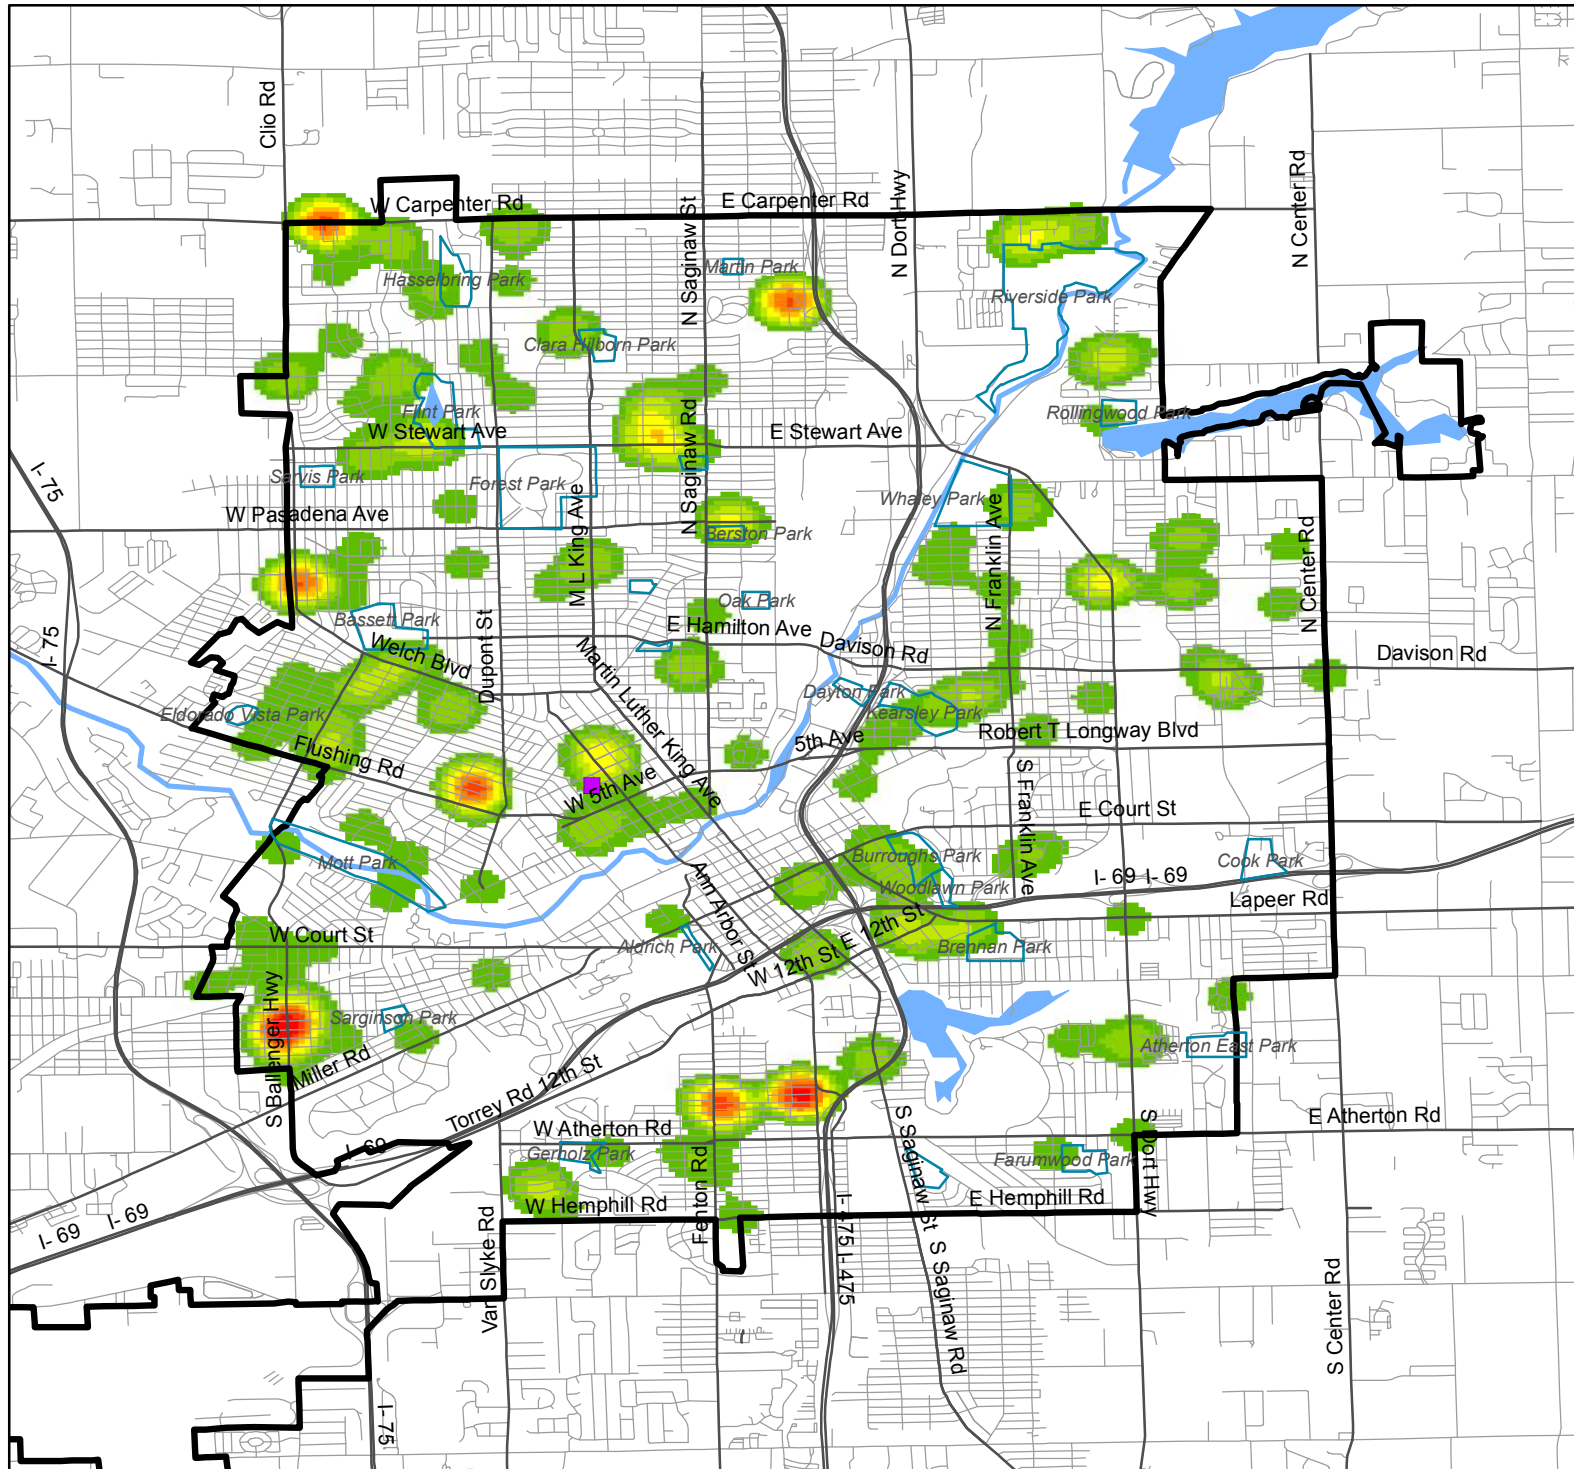

# Sex Offenses, Forcible

Flint, MI, 2014

Victims under 25

Incidents per square mile calculated using the Kernel Density function in ArcGIS

For more info, visit: [miyvc.org](http://miyvc.org) or [prcmi.org](http://prcmi.org)